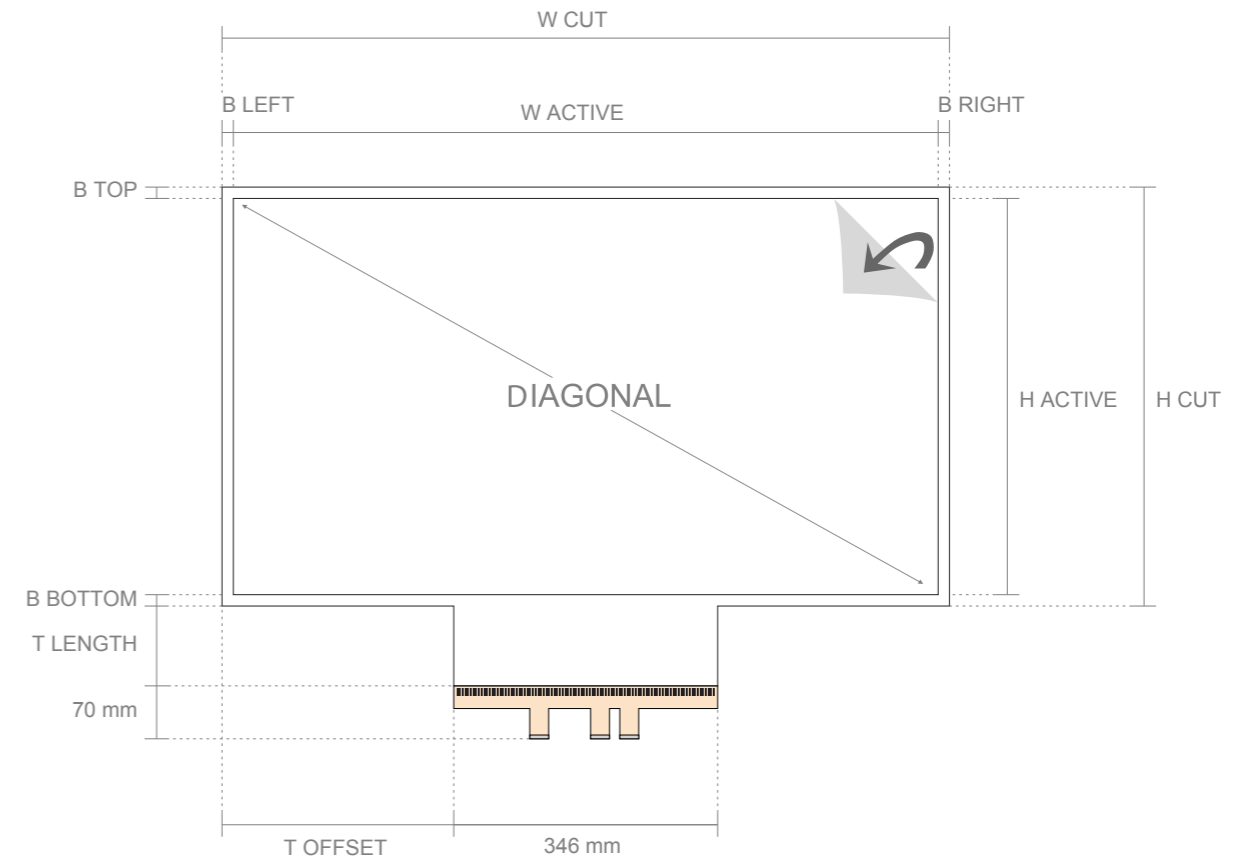

SKIN ULTRA FIT BOTTOM TAIL

View from the user side

Standard sizes (mm)
All information is ±1mm

Aspect Ratio 4:3

Diagonal	W active	H active	W cut	H cut	B top	B left	B right	B bottom	T bottom offset	Tbottom length
30	612	459	662	519	25	25	25	35	158	35
40	800	600	850	660	25	25	25	35	252	35
50	1000	750	1050	810	25	25	25	35	352	35
60	1200	900	1250	960	25	25	25	35	452	35
67	1354	1015	1404	1075	25	25	25	35	529	35
80	1600	1200	1650	1260	25	25	25	35	652	35
84	1700	1275	1750	1335	25	25	25	35	702	35

Touch Controller dimensions

Height: 9mm
Screw diameter: M3 or M3.5

		A3		 Crystal Display Systems Ltd		 MULTITOUCHTECHNOLOGIES	
Material: SKIN - Polymer foil PCB - Fiberglass board Flex Cable - Polyester film		Date: 2015/11/25		Title: SKIN ULTRA FIT STANDARD SIZES DRAWING			
Projection: Third Angle Projection		Drawn by: DISPLAX		Dimensions: All dimensions in millimeters			
		Scale: 1:10		Document code MKT.267.3		Sheet 1 of 2	