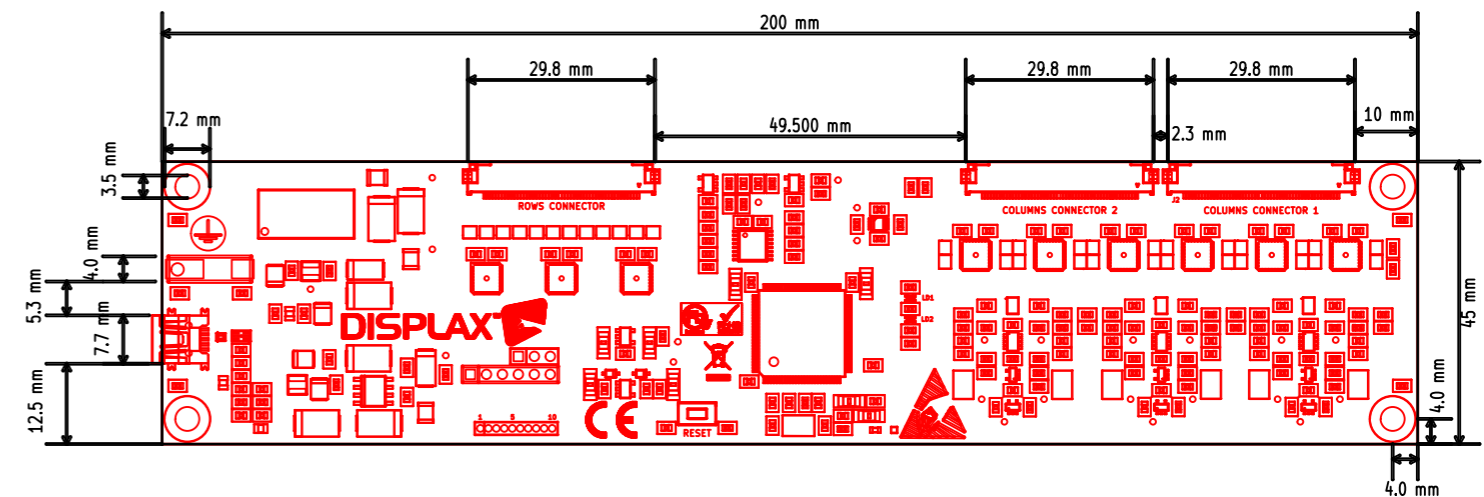

Touch Controller dimensions

Height: 9mm
Screw diameter: M3 or M3.5