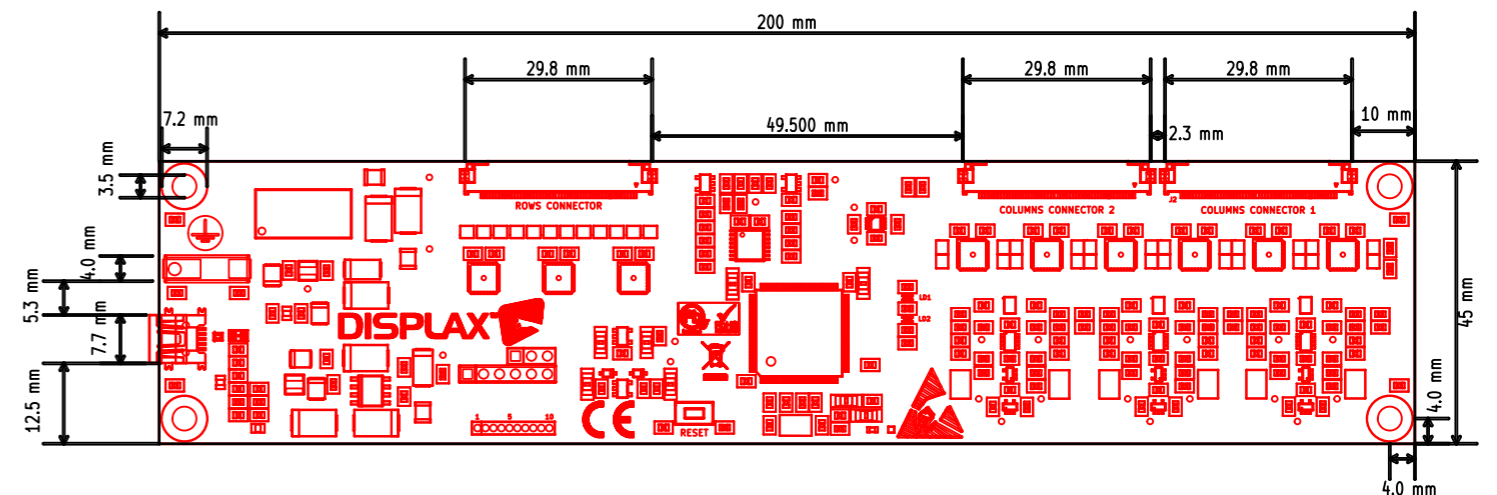

Touch Controller dimensions

Height: 9mm
Screw diameter: M3 or M3.5

		A3		 Crystal Display Systems Ltd		 MULTITOUCH TECHNOLOGIES	
Material: SKIN - Polymer foil PCB - Fiberglass board Flex Cable - Polyester film		Date: 2015/11/25		Title: SKIN ULTRA FIT STANDARD SIZES DRAWING			
Projection: Third Angle Projection		Drawn by: DISPLAX		Dimensions: All dimensions in millimeters			
		Scale: 1:10				Document code MKT.267.3	Sheet 2 of 2