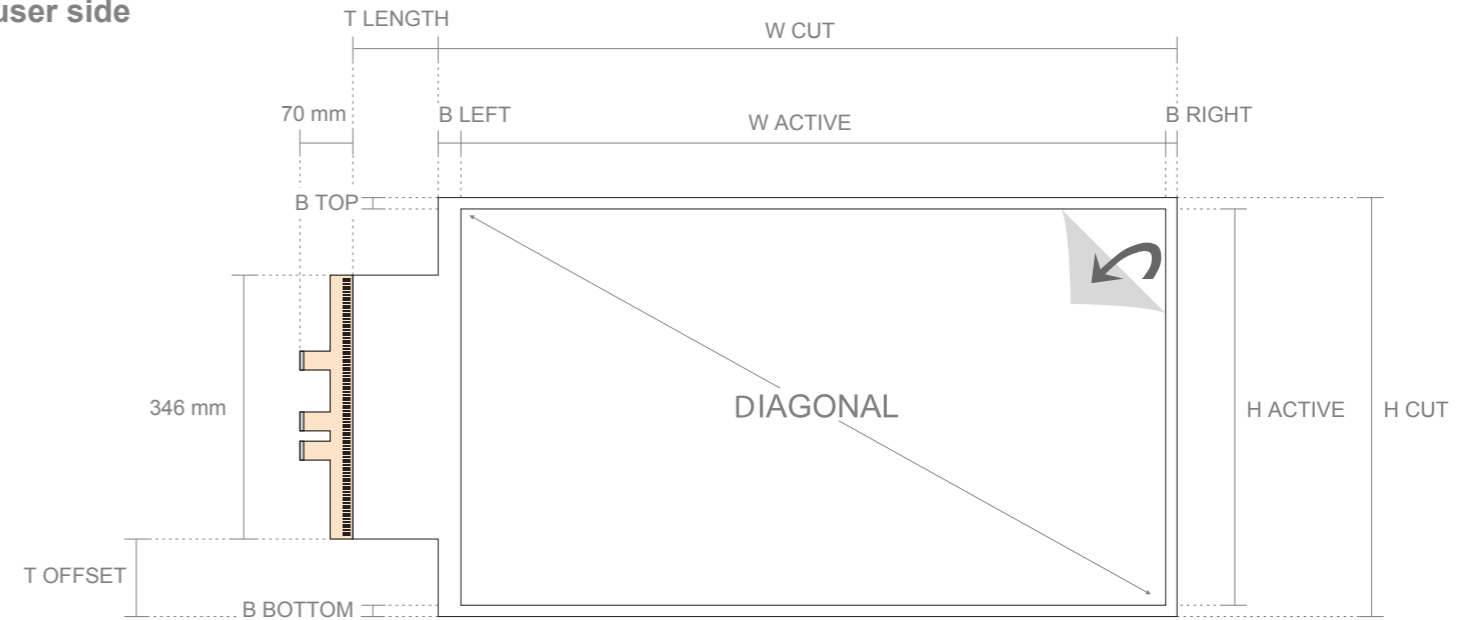

Aspect Ratio 16:9

Diagonal	W active	H active	W cut	H cut	B top	B left	B right	B bottom	T side offset	T side length
30	664	374	724	424	25	35	25	25	39	35
32	699	393	759	443	25	35	25	25	49	35
40	886	498	946	548	25	35	25	25	101	35
42	930	523	990	573	25	35	25	25	114	35
43	941	530	1001	580	25	35	25	25	117	35
46	1019	573	1079	623	25	35	25	25	139	35
47	1040	585	1100	635	25	35	25	25	145	35
48	1063	598	1123	648	25	35	25	25	151	35
49	1074	604	1134	654	25	35	25	25	154	35
50	1107	623	1167	673	25	35	25	25	164	35
52	1150	648	1210	698	25	35	25	25	176	35
55	1210	681	1270	731	25	35	25	25	193	35
57	1252	704	1312	754	25	35	25	25	204	35
58	1284	722	1344	772	25	35	25	25	213	35
60	1328	747	1388	797	25	35	25	25	226	35
65	1429	804	1489	854	25	35	25	25	254	35
68	1505	847	1565	897	25	35	25	25	276	35
70	1550	872	1610	922	25	35	25	25	288	35
72	1594	897	1654	947	25	35	25	25	301	35
74	1638	922	1698	972	25	35	25	25	313	35
75	1651	929	1711	979	25	35	25	25	317	35
80	1771	997	1831	1047	25	35	25	25	351	35
82	1815	1021	1875	1071	25	35	25	25	363	35
84	1860	1046	1920	1096	25	35	25	25	375	35
85	1882	1059	1942	1109	25	35	25	25	382	35
90	1990	1121	2050	1171	25	35	25	25	413	35
98	2159	1215	2219	1265	25	35	25	25	458	35
100	2210	1245	2270	1295	25	35	25	25	475	35
105	2325	1308	2385	1358	25	35	25	25	510	35

View from the user side