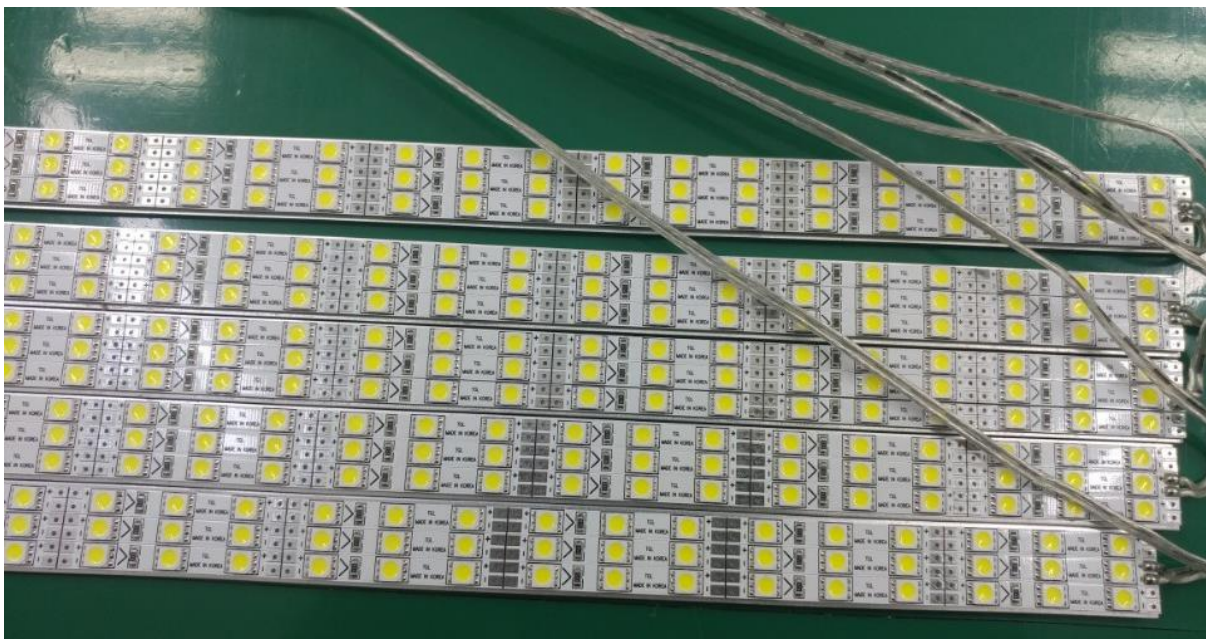

Optional: LED Bar Lighting