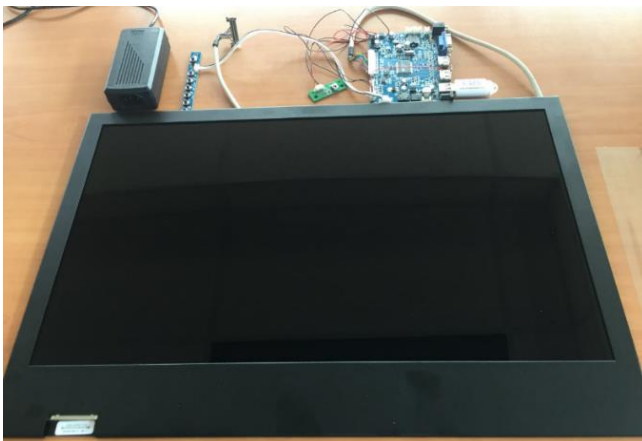

Transparent Display Integration Kit

LCD-430-TRN

43"

1. General Description

Transparent LCD Displays are the latest innovation in LCD technology, opening a wide range of new opportunities in retail and marketing. Here at CDS we have our own range of transparent displays manufactured for us, and as we control the manufacturing, we can not only offer more sizes than anyone else in the world, but also guarantee stable supply, long term availability and LCDs with amazing quality. The technology allows you to display information / promotions on the digital display, whilst allowing you to see through it. This integration kit is designed to be built into an enclosure produced by the buyer/integrator.

2. Transparent Panel

3. General Features

Display Area	987.6 x 642.2 x 13.2 mm
Dimensions of our T-LCD with Frame	942.6 x 530.4 mm
Resolution	1920 x 1080 Pixels
View Angle	89/89/89/89
Transparency	15%
Contrast of Base Panel	1300:1
Connections	USB/ HDMI x2/ VGA
Support Formats	MPEG1, MPEG2, MPEG4 AVC and Real Video® Dolby Digital, MPEGI/II Layer1/2, DTS

Transparent Display Integration Kit

LCD-430-TRN

43"

4. Dimensions

5. Items Included

- a. Each transparent LCD kit includes the display, media board, cables and power supply.

Transparent Display Integration Kit