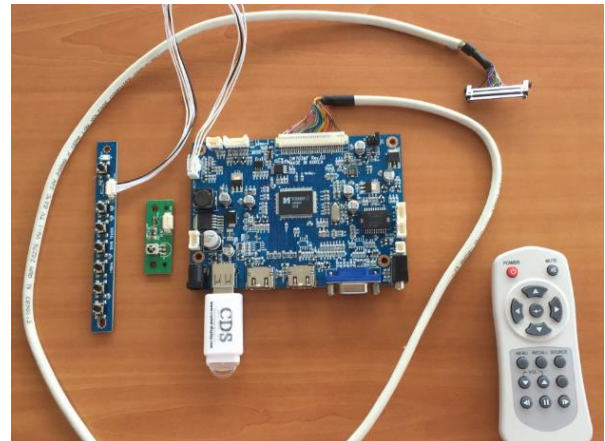

Transparent Display Integration Kit

LCD-430-TRN

43"

1. General Description

Transparent LCD Displays are the latest innovation in LCD technology, opening a wide range of new opportunities in retail and marketing. Here at CDS we have our own range of transparent displays manufactured for us, and as we control the manufacturing, we can not only offer more sizes than anyone else in the world, but also guarantee stable supply, long term availability and LCDs with amazing quality. The technology allows you to display information / promotions on the digital display, whilst allowing you to see through it. This integration kit is designed to be built into an enclosure produced by the buyer/integrator.

2. Transparent Panel

3. General Features

Display Area	987.6 x 642.2 x 13.2 mm
Dimensions of our T-LCD with Frame	942.6 x 530.4 mm
Resolution	1920 x 1080 Pixels
View Angle	89/89/89/89
Transparency	15%
Contrast of Base Panel	1300:1
Connections	USB/ HDMI x2/ VGA
Support Formats	MPEG1, MPEG2, MPEG4 AVC and Real Video® Dolby Digital, MPEGI/II Layer1/2, DTS

Transparent Display Integration Kit

LCD-430-TRN

43"

4. Dimensions

5. Items Included

- a. Each transparent LCD kit includes the display, media board, cables and power supply.

Transparent Display Integration Kit