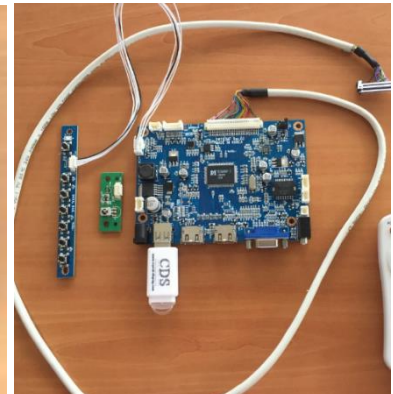

Transparent Display Integration Kit

LCD-430-TRN

43"

1. General Description

Transparent LCD Displays are the latest innovation in LCD technology, opening a wide range of new opportunities in retail and marketing. Here at CDS we have our own range of transparent displays manufactured for us, and as we control the manufacturing, we can not only offer more sizes than anyone else in the world, but also guarantee stable supply, long term availability and LCDs with amazing quality. The technology allows you to display information / promotions on the digital display, whilst allowing you to see through it. This integration kit is designed to be built into an enclosure produced by the buyer/integrator.

Transparent Display Integration Kit

LCD-430-TRN

43"

4. Dimensions

5. Items Included

- a. Each transparent LCD kit includes the display, media board, cables and power supply.

Transparent Display Integration Kit