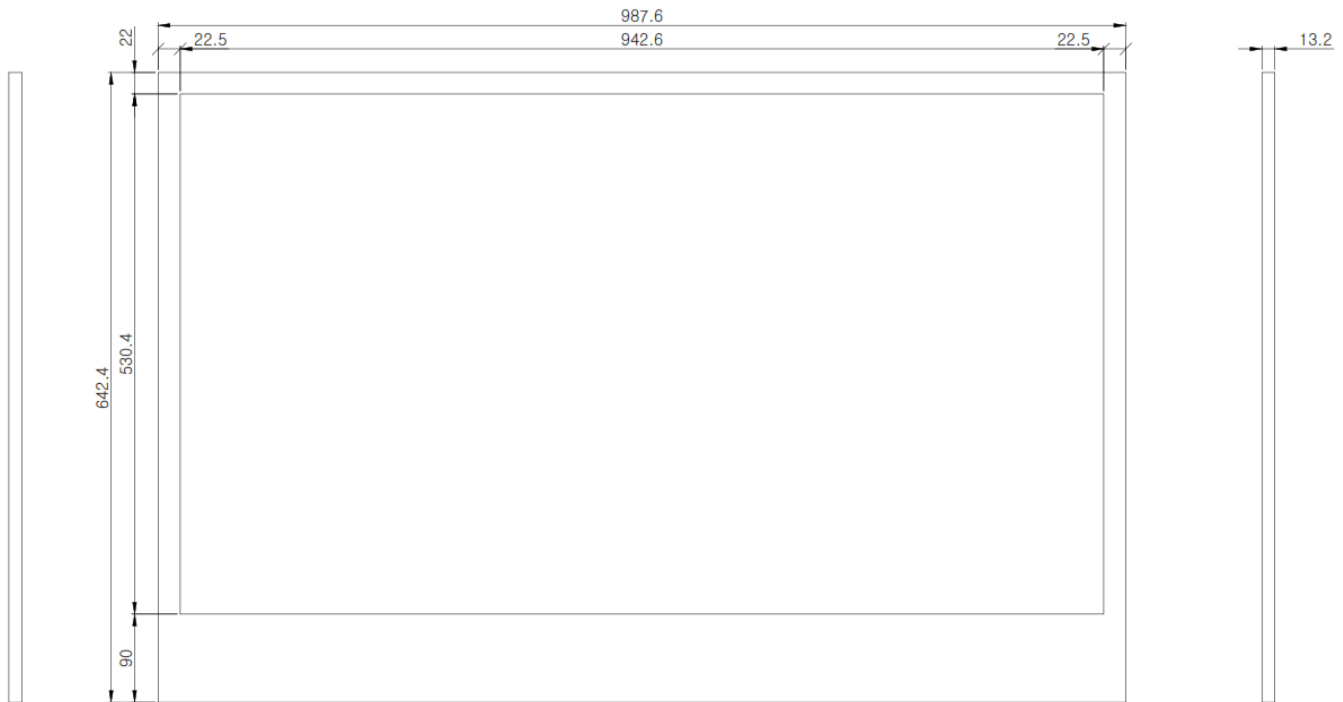

2. Transparent Panel

3. General Features

Display Area	987.6 x 642.2 x 13.2 mm
Dimensions of our T-LCD with Frame	942.6 x 530.4 mm
Resolution	1920 x 1080 Pixels
View Angle	89/89/89/89
Transparency	15%
Contrast of Base Panel	1300:1
Connections	USB/ HDMI x2/ VGA
Support Formats	MPEG1, MPEG2, MPEG4 AVC and Real Video® Dolby Digital, MPEGI/II Layer1/2, DTS

Transparent Display Integration Kit

LCD-430-TRN

43"

4. Dimensions

5. Items Included

- a. Each transparent LCD kit includes the display, media board, cables and power supply.

Transparent Display Integration Kit