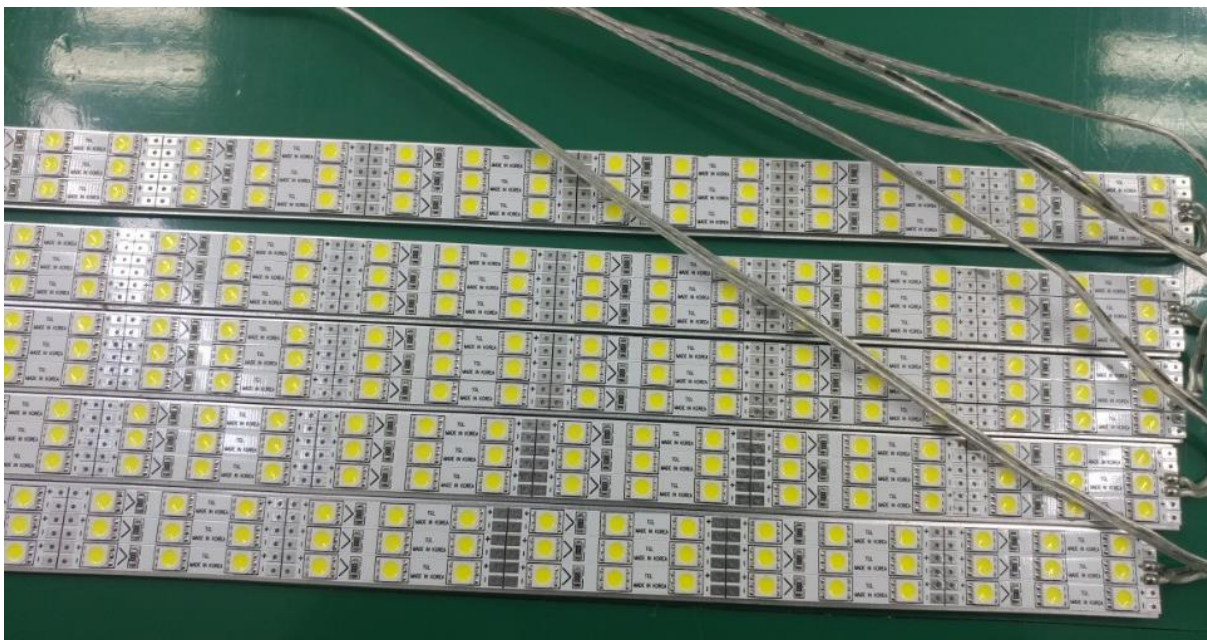

## Transparent Display Integration Kit

LCD-860-TRN

86"

**Optional: Metal case for media board.**

**Optional: LED Bar Lighting**

Visit our Transparent Kits Page here: <http://crystal-display.com/products/transparent-lcd/>