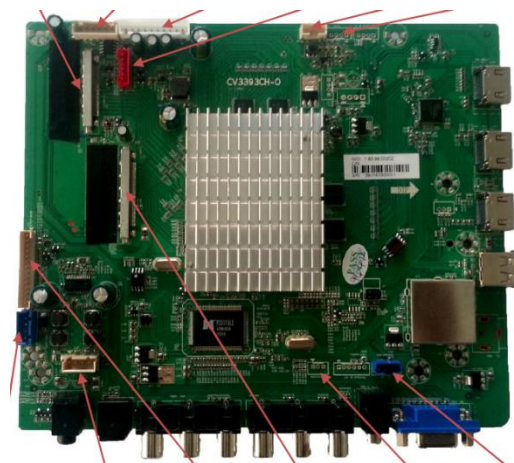

# Transparent Display Integration Kit

LCD-840-TRN

84"

## 1. General Description

Transparent LCD Displays are the latest innovation in LCD technology, opening up a wide range of new opportunities in retail and marketing. Here at CDS we have our own range of transparent displays manufactured for us, and as we control the manufacturing, we can not only offer more sizes than anyone else in the world, but also guarantee stable supply, long term availability and LCDs with amazing quality. The technology allows you to display information / promotions on the digital display, whilst allowing you to see through it. This integration kit is designed to be built into an enclosure produced by the buyer/integrator.

## 3. General Features

Display Area	1860.9 x 1047.6 mm
Dimensions of our T-LCD with Frame	2235.9 x 1305.6 mm
Resolution	3840 x 2160 Pixels
View Angle	89/89/89/89
Transparency	15%
Contrast of Base Panel	1400:1
Connections	HDMI x3/ VGA Supports Video resolutions up to 4Kx2K@30Hz, and 1080p@120 Hz.