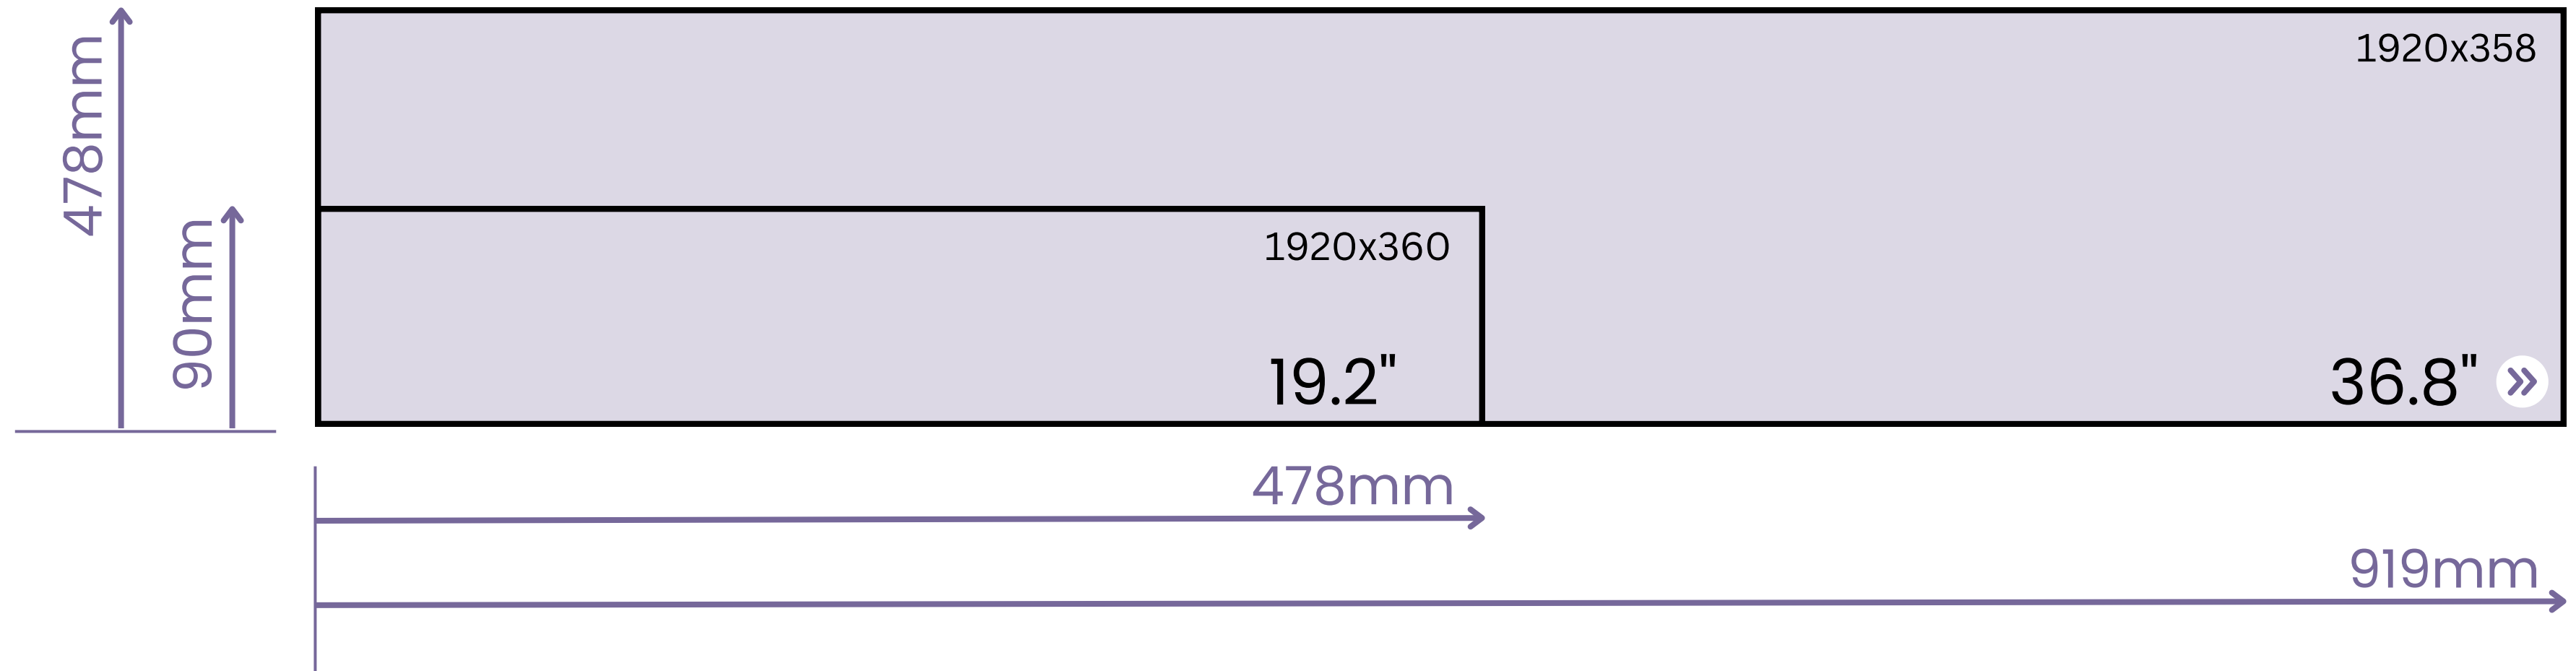

Third Cut Stretch displays