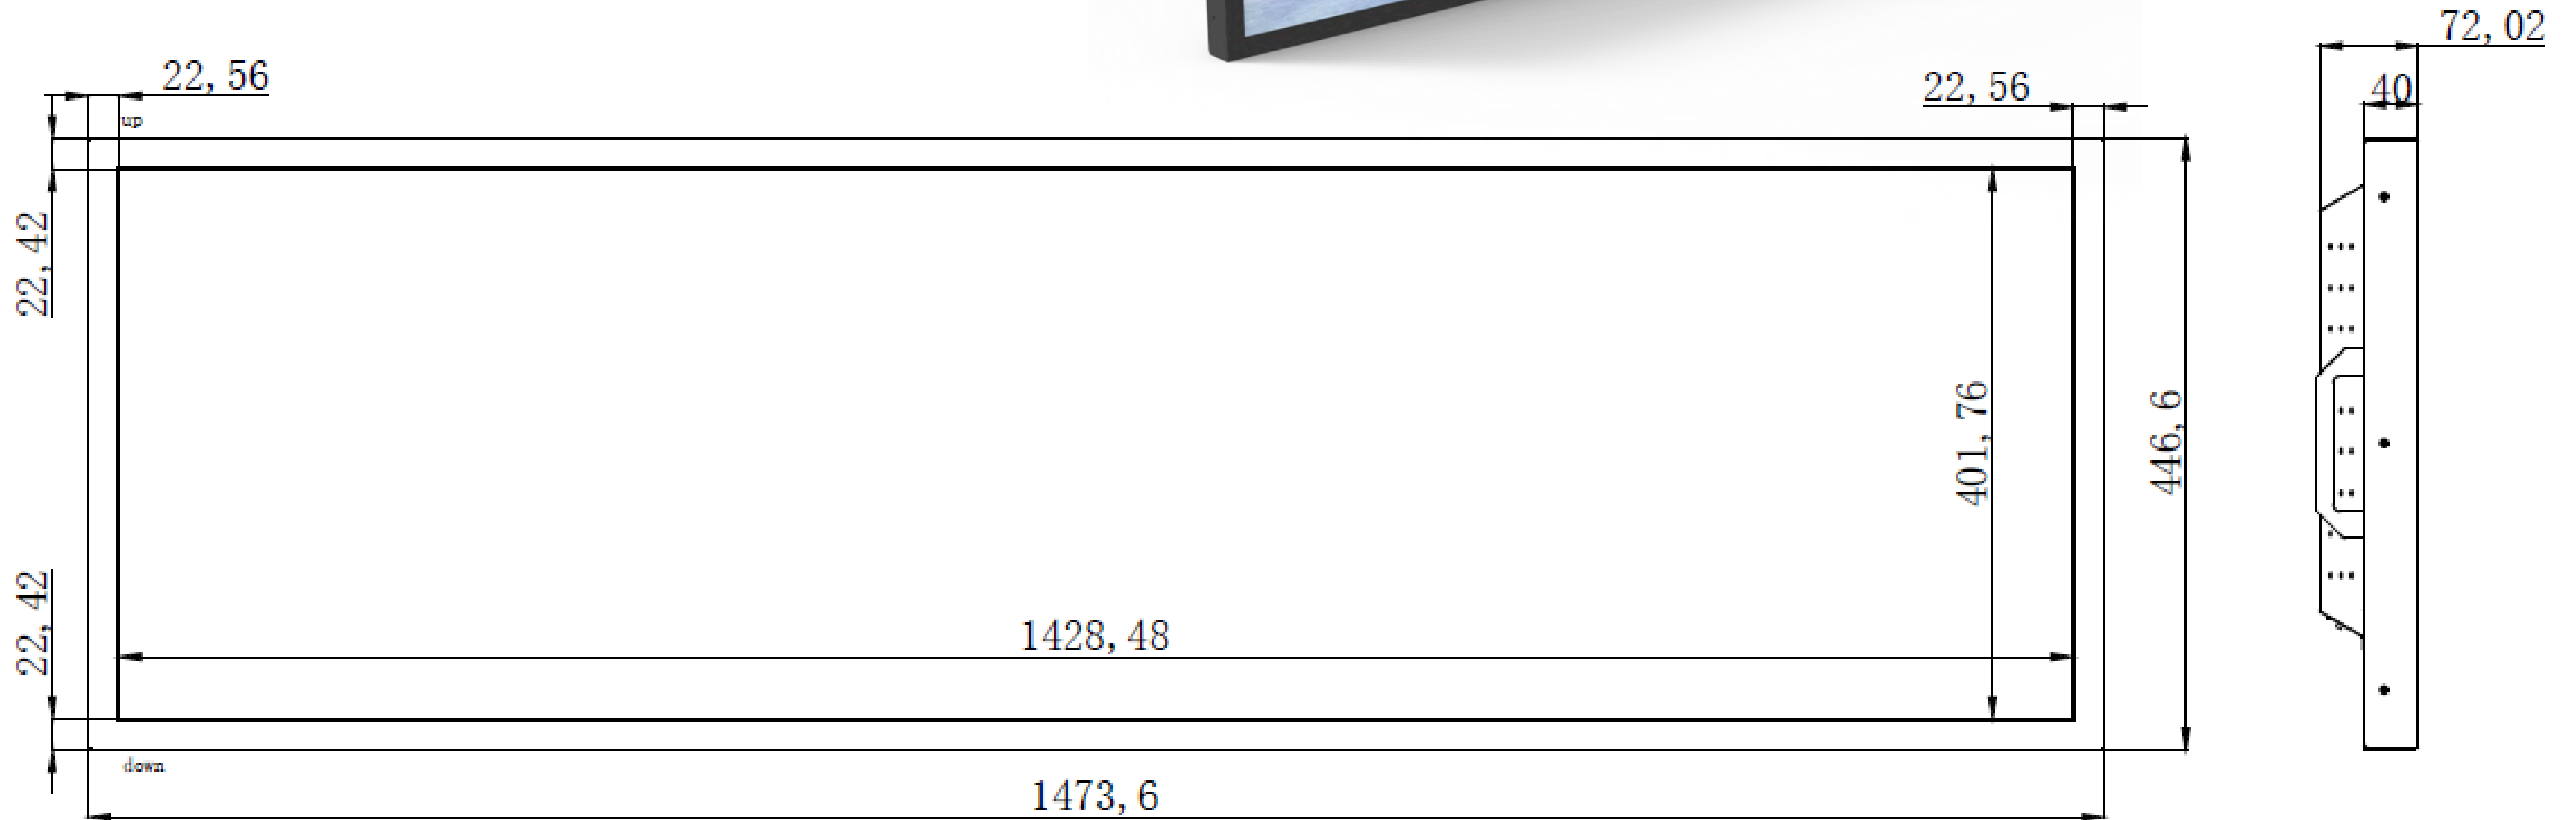

Ultra-thin Cut Stretch displays

ALSO try our square 'Quadrate' displays

FEATURES

- Resizing LCD 29" diagonal
- Ultra Wide 1920x358
- 700cd, 178/178 viewing angle
- HDMI x 1
- USB Multimedia playback

MO-290-002-EW-700-Z

MO-424-001-EW-1000-Z

FEATURES

- Resizing LCD 43.5" diagonal
- Ultra Wide 1920x268
- High Bright 1000cd,
- 178/178 viewing angle
- HDMI x 1 ~ DP x 1
- USB Multimedia playback

MO-435-002-EW-1000-Z

FEATURES

- Resizing LCD 49.5" diagonal
- Ultra Wide 3840x1080
- 800cd, 178/178 viewing angle
- HDMI x 1 ~ DP x 1

MO-495-004-EW-800-Z

FEATURES

- Resizing LCD 58.4" diagonal
- Ultra Wide 3840x1080
- 800cd, 178/178 viewing angle
- HDMI x 1 ~ DP x 1

MO-584-003-EW-800-Z

FEATURES

- Resizing LCD 77.5" diagonal
- Ultra Wide 3840x1080
- 700cd, 178/178 viewing angle
- HDMI x 1 ~ DP x 1

MO-775-001-EW4K-700-Z

FEATURES

- Square LCD 22" diagonal
- 1920x1920
- 500cd, 178/178 viewing angle
- HDMI ~ DVI ~ DP

MO-220-004V2-SQ-500-Z

FEATURES

- Square LCD 33.2" diagonal
- 1920x1920
- 500cd
- 178/178 viewing angle
- HDMI x 2 ~ DP
- PCAP TOUCH version