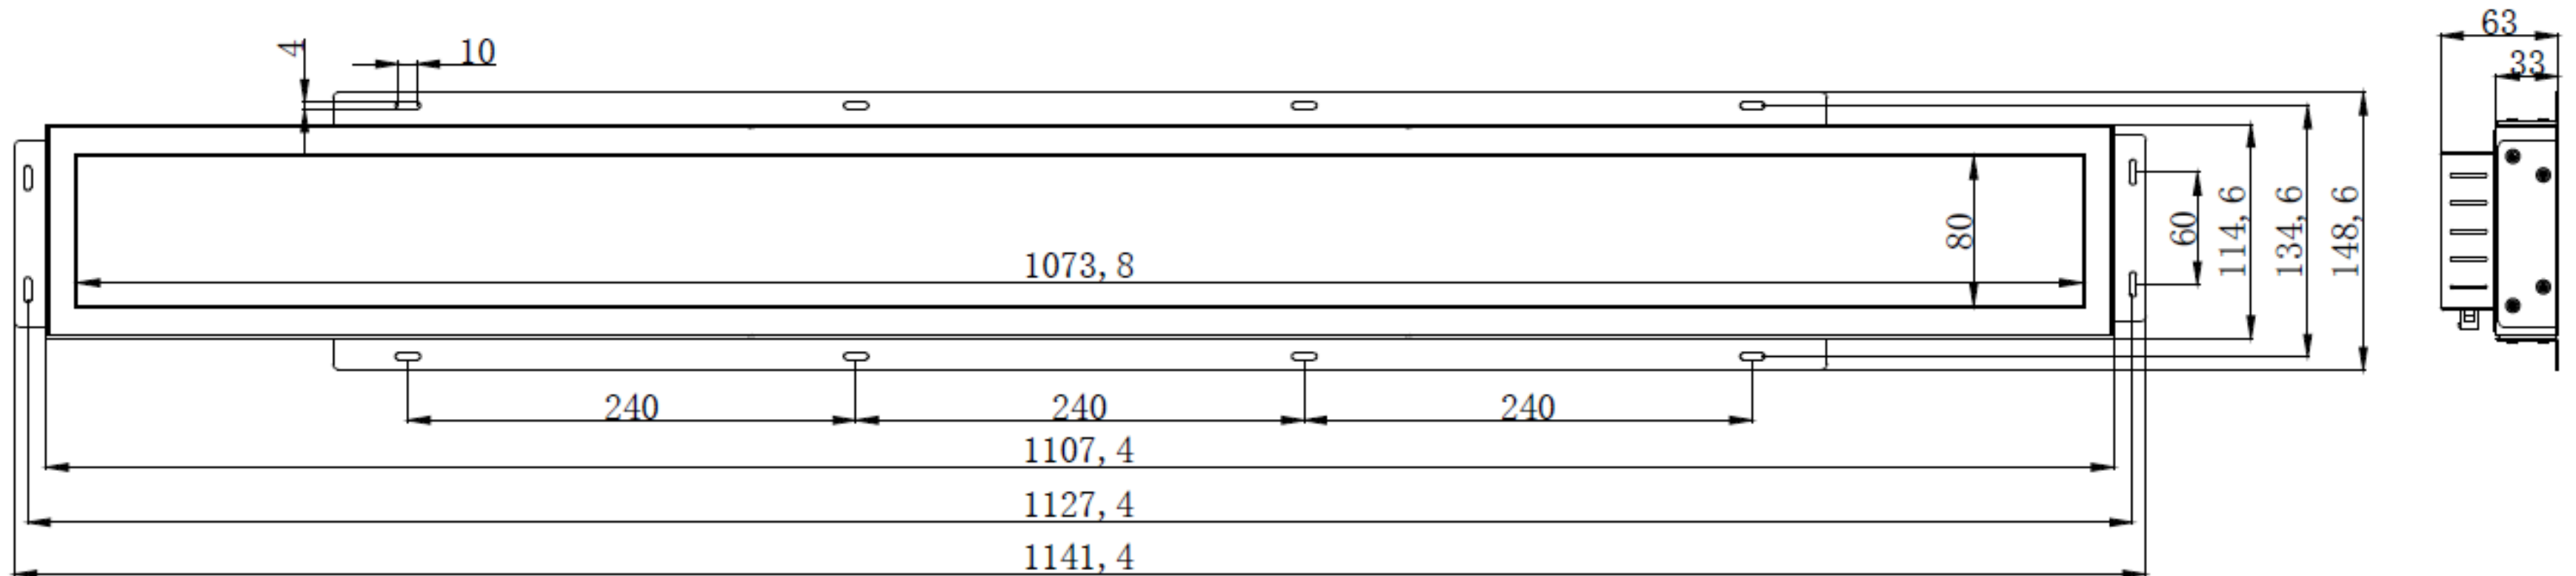

FEATURES

- Resizing LCD 42.5" diagonal
- Ultra Wide 1920x143
- High Bright 1000cd,
- 178/178 viewing angle
- HDMI x 1
- USB Multimedia playback

MO-424-001-EW-1000-Z