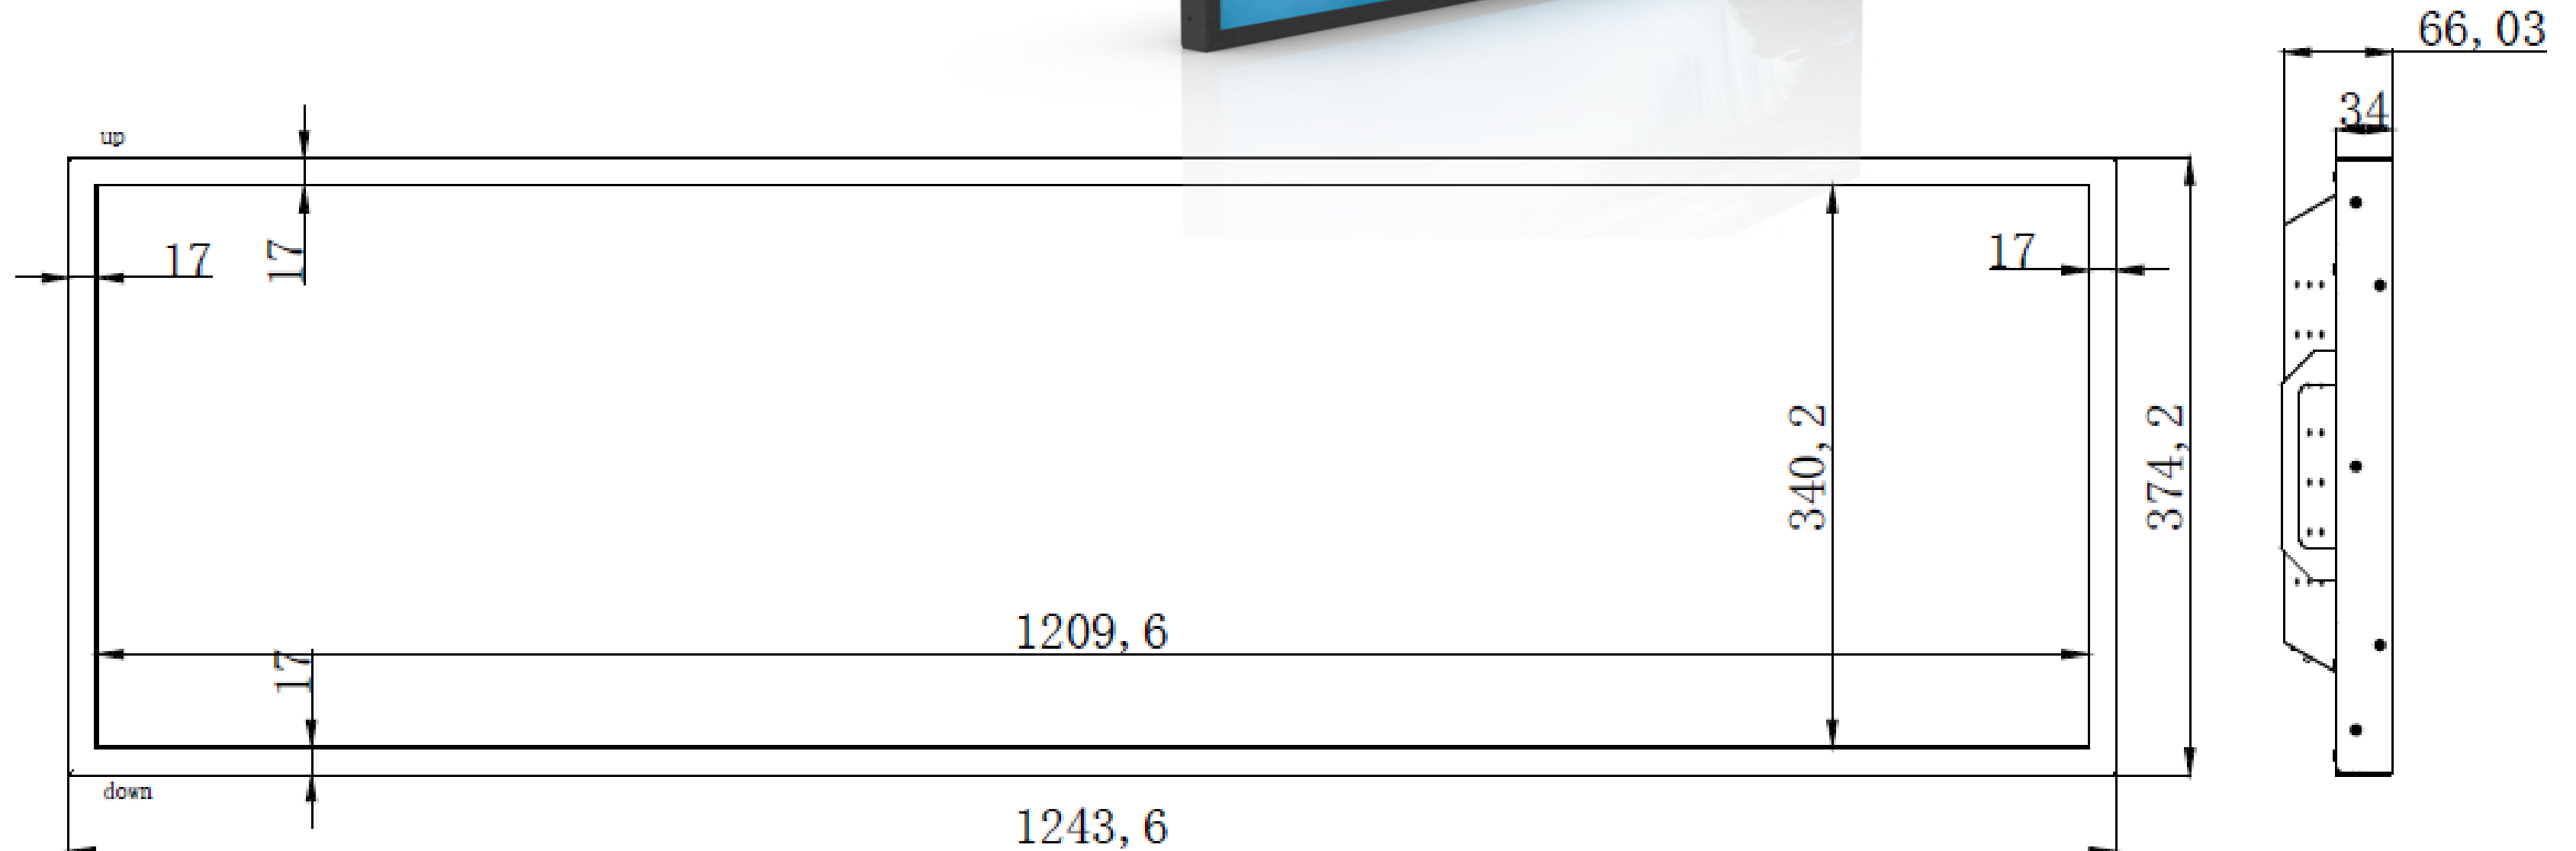

MO-424-001-EW-1000-Z

FEATURES

- Resizing LCD 43.5" diagonal
- Ultra Wide 1920x268
- High Bright 1000cd,
- 178/178 viewing angle
- HDMI x 1 ~ DP x 1
- USB Multimedia playback

MO-435-002-EW-1000-Z

FEATURES

- Resizing LCD 49.5" diagonal
- Ultra Wide 3840x1080
- 800cd, 178/178 viewing angle
- HDMI x 1 ~ DP x 1

MO-495-004-EW-800-Z

FEATURES

- Resizing LCD 58.4" diagonal
- Ultra Wide 3840x1080
- 800cd, 178/178 viewing angle
- HDMI x 1 ~ DP x 1

MO-584-003-EW-800-Z

FEATURES

- Resizing LCD 77.5" diagonal
- Ultra Wide 3840x1080
- 700cd, 178/178 viewing angle
- HDMI x 1 ~ DP x 1