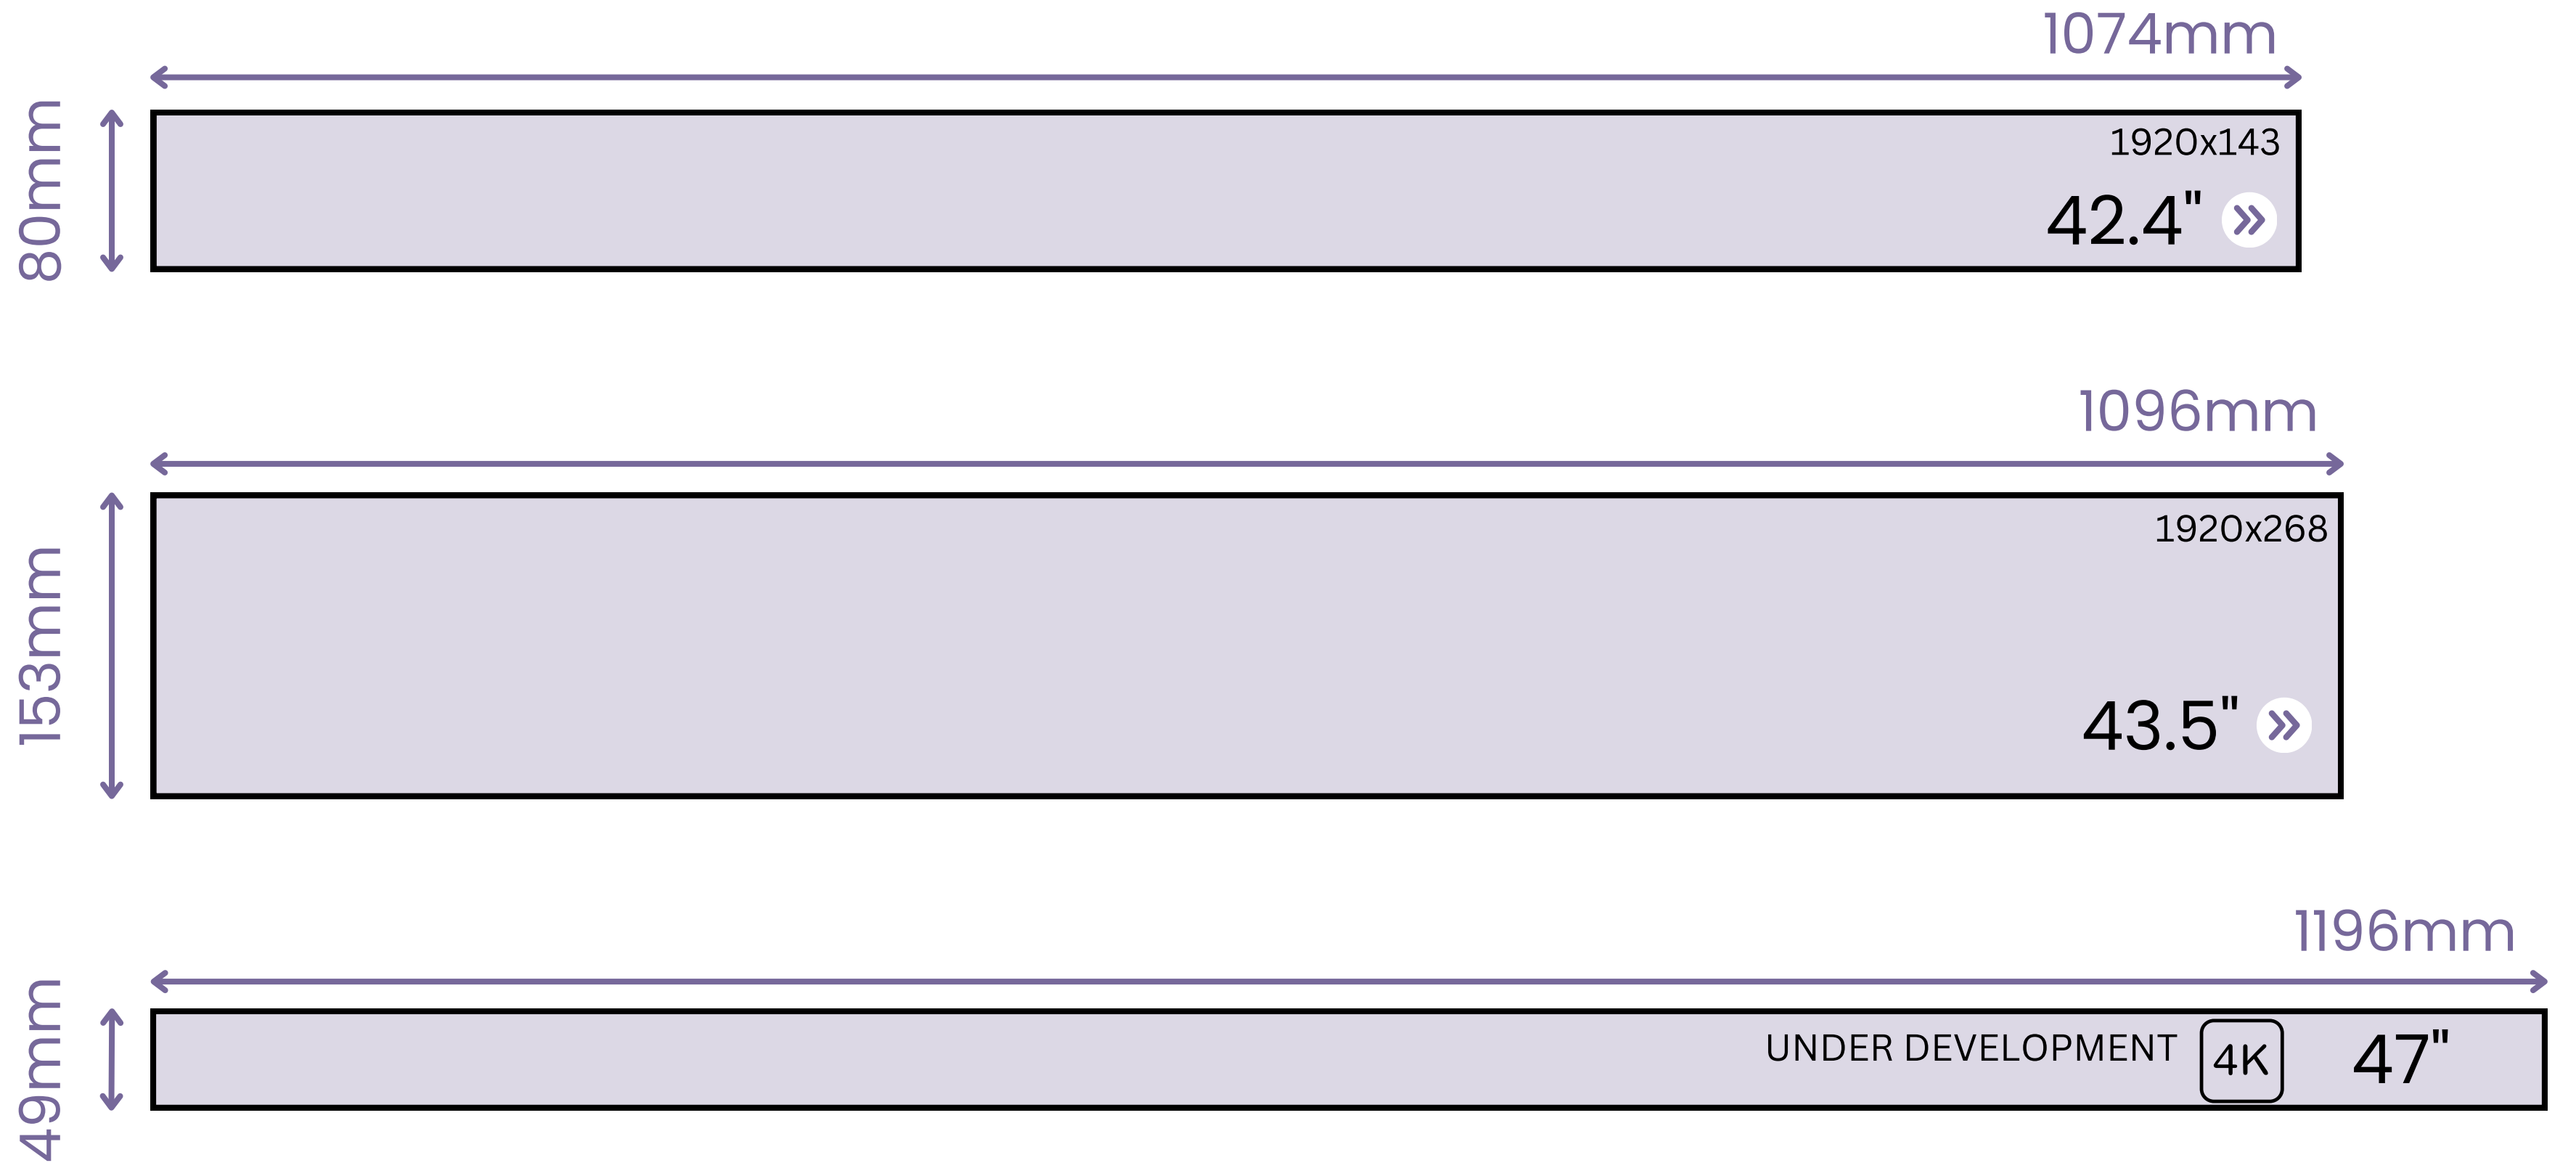

LEARN MORE

CDS also has an increasing number of virtual demonstrations showing the actual product with current CDS staff.

Virtual 77" Demonstration

STRETCH SCREEN SPECIFICATIONS

Model Number	Diagonal	Pixels	Ratio	Brightness	Active area	Overall size	Notes	Drawing
MO-192-001-EW-500-Z	19.2"	1920x360	16:3	500nits	478x91mm	499x115x41mm		CONTACT
MO-239-002-EW-700-Z	23.9"	1920x360	16:3	700nits	598x112 mm	626.1x142.6x65mm		CONTACT
MO-290-002-EW-700-Z	29.0"	1920x540	16:4.5	700nits	706x198mm	724x229x68mm		»
MO-368-002-EW-1000-Z	36.8"	1920x358	16:3	1000nits	919x172mm	963x172x70mm		»
MO-370-002-EW-700-Z	37.0"	1920x540	16:4.5	700nits	900x253mm	918x284x70mm		CONTACT
MO-424-001-EW-1000-Z	42.4"	1920x143	16:1.19	1000nits	1074x80mm	1141x149x63mm	12vdc I/P, with flanges	»
MO-435-002-EW-1000-Z	43.5"	1920x268	16:2.25	1000nits	1096x153mm	1125x188x67mm		»
MP-470-001-EW-500-Z	47.0"	3840x160	16:0.67	500nits	1196x50mm	1212x66x67mm	Android board	CONTACT
MO-495-004-EW-800-Z	49.5"	3840x1080	16:4.5	800nits	1209x340mm	1244x374x66mm		»
MO-584-003-EW-800-Z	58.4"	3840x1080	16:4.5	800nits	1428x402mm	1474x447x72mm		»
MO-775-001-EW-700-Z	77.5"	3840x1080	16:4.5	700nits	1895x533mm	1929x258x72mm		»

RATIO GUIDES

- » HALF CUT (16:4.5)
- » THIRD CUT (16:3)
- » ULTRA STRETCH CUT
- » SQUARE DISPLAYS

- PRICING
- LEADTIMES
- FULL SPECS INCL CAD / STP FILES
- DESIGN SUPPORT

Third Cut Stretch displays

Half Cut Stretch displays ~ the most popular range

Ultra-thin Cut Stretch displays

ALSO try our square 'Quadrate' displays

FEATURES

- Resizing LCD 29" diagonal
- Ultra Wide 1920x358
- 700cd, 178/178 viewing angle
- HDMI x 1
- USB Multimedia playback

MO-290-002-EW-700-Z

MO-495-004-EW-800-Z

FEATURES

- Resizing LCD 58.4" diagonal
- Ultra Wide 3840x1080
- 800cd, 178/178 viewing angle
- HDMI x 1 ~ DP x 1

MO-584-003-EW-800-Z

FEATURES

- Resizing LCD 77.5" diagonal
- Ultra Wide 3840x1080
- 700cd, 178/178 viewing angle
- HDMI x 1 ~ DP x 1