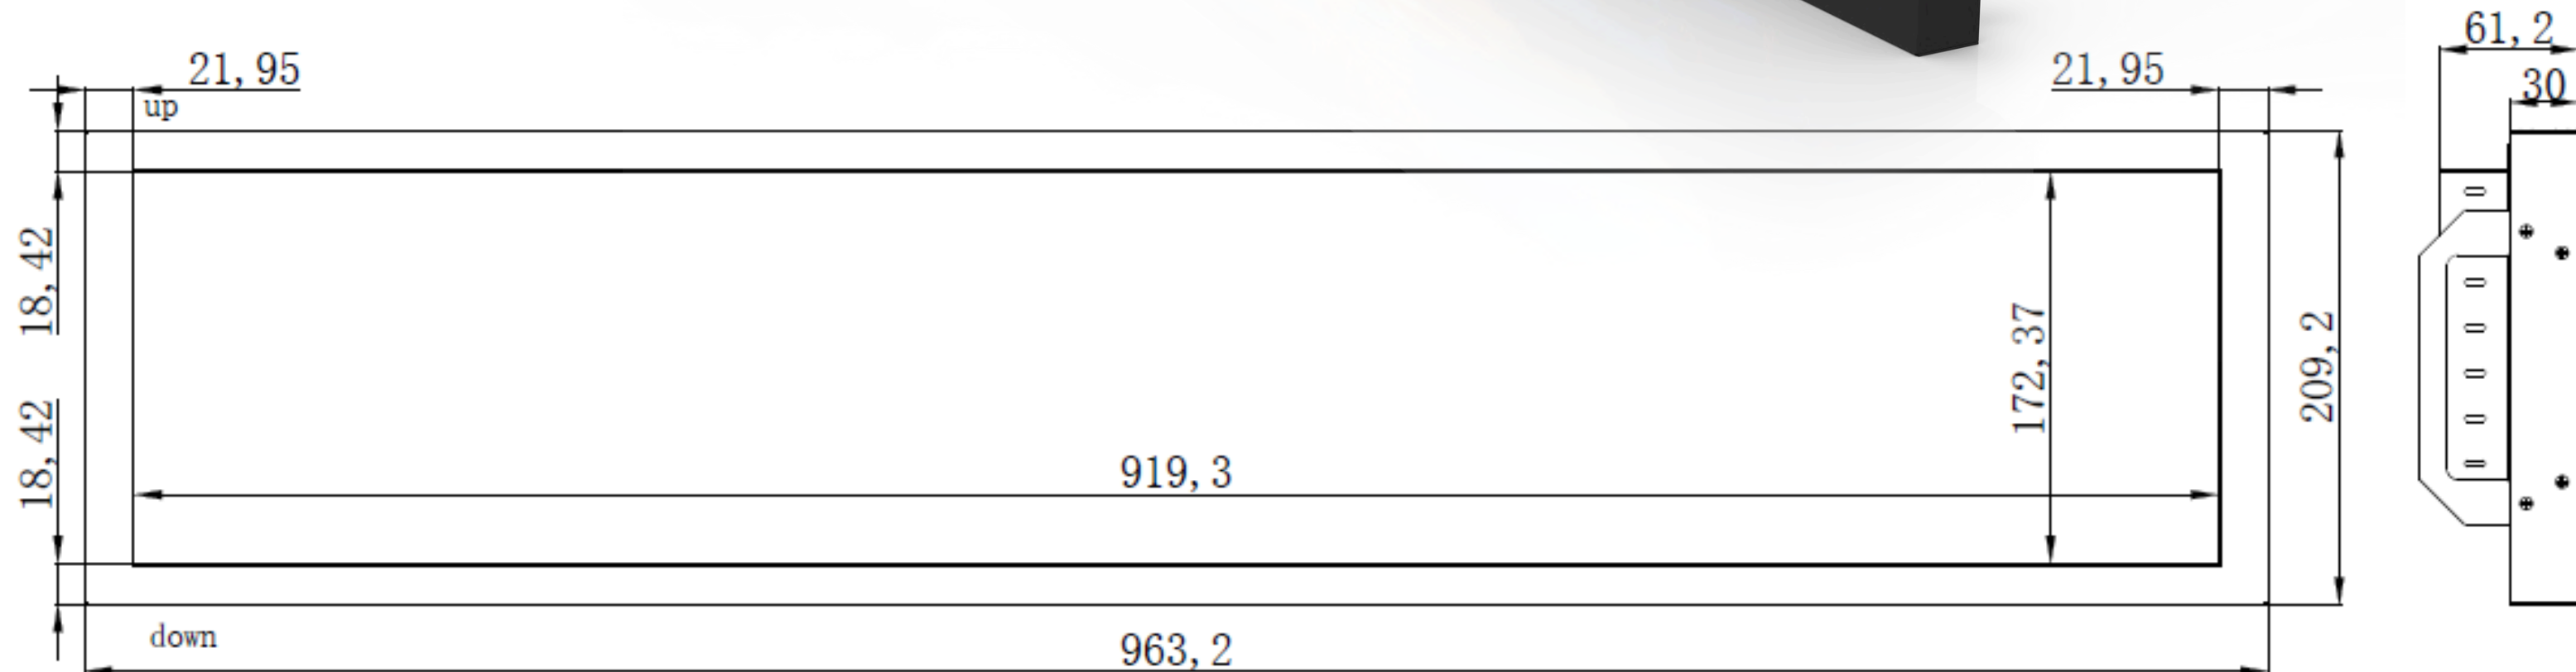

FEATURES

- Resizing LCD 36.8" diagonal
- Ultra Wide 1920x358
- High Bright 1000cd,
- 178/178 viewing angle
- HDMI x 2 ~ DP x 1
- USB Multimedia playback

MO-368-002-EW-1000-Z