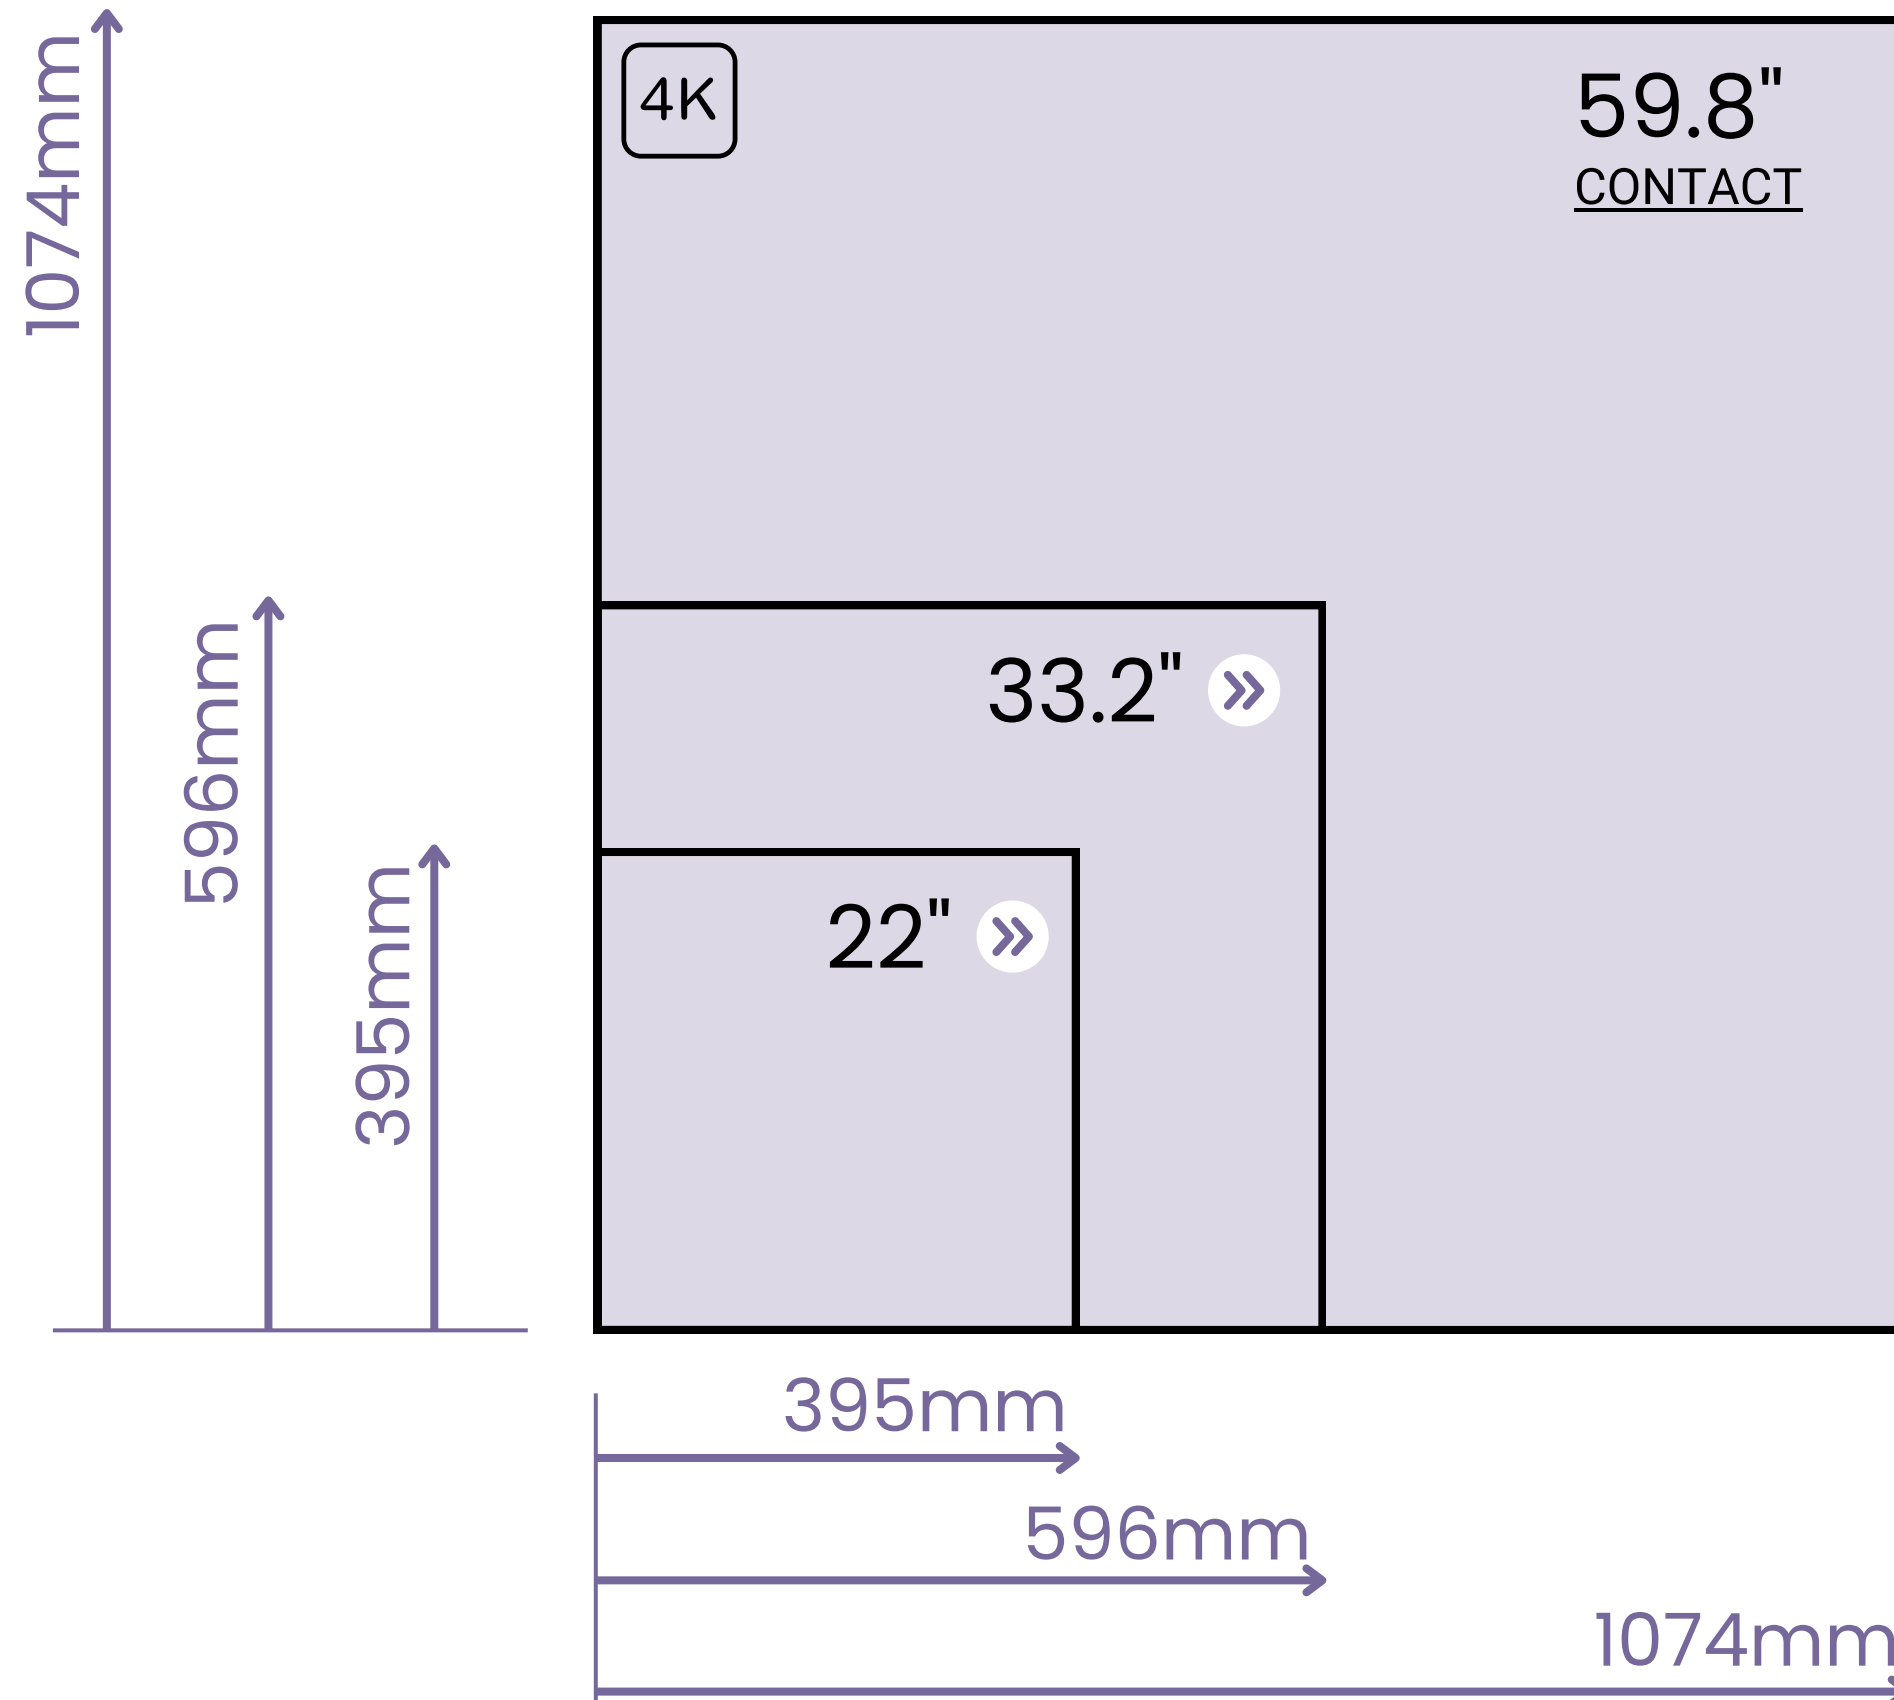

LEARN MORE

CDS also has an increasing number of virtual demonstrations showing the actual product with current CDS staff.

Virtual 77" Demonstration

STRETCH SCREEN SPECIFICATIONS

Model Number	Diagonal	Pixels	Ratio	Brightness	Active area	Overall size	Notes	Drawing
MO-192-001-EW-500-Z	19.2"	1920x360	16:3	500nits	478x91mm	499x115x41mm		CONTACT
MO-239-002-EW-700-Z	23.9"	1920x360	16:3	700nits	598x112 mm	626.1x142.6x65mm		CONTACT
MO-290-002-EW-700-Z	29.0"	1920x540	16:4.5	700nits	706x198mm	724x229x68mm		»
MO-368-002-EW-1000-Z	36.8"	1920x358	16:3	1000nits	919x172mm	963x172x70mm		»
MO-370-002-EW-700-Z	37.0"	1920x540	16:4.5	700nits	900x253mm	918x284x70mm		CONTACT
MO-424-001-EW-1000-Z	42.4"	1920x143	16:1.19	1000nits	1074x80mm	1141x149x63mm	12vdc I/P, with flanges	»
MO-435-002-EW-1000-Z	43.5"	1920x268	16:2.25	1000nits	1096x153mm	1125x188x67mm		»
MP-470-001-EW-500-Z	47.0"	3840x160	16:0.67	500nits	1196x50mm	1212x66x67mm	Android board	CONTACT
MO-495-004-EW-800-Z	49.5"	3840x1080	16:4.5	800nits	1209x340mm	1244x374x66mm		»
MO-584-003-EW-800-Z	58.4"	3840x1080	16:4.5	800nits	1428x402mm	1474x447x72mm		»
MO-775-001-EW-700-Z	77.5"	3840x1080	16:4.5	700nits	1895x533mm	1929x258x72mm		»

RATIO GUIDES

- » HALF CUT (16:4.5)
- » THIRD CUT (16:3)
- » ULTRA STRETCH CUT
- » SQUARE DISPLAYS

- PRICING
- LEADTIMES
- FULL SPECS INCL CAD / STP FILES
- DESIGN SUPPORT

Third Cut Stretch displays

Half Cut Stretch displays ~ the most popular range

Ultra-thin Cut Stretch displays

ALSO try our square 'Quadrate' displays

FEATURES

- Resizing LCD 29" diagonal
- Ultra Wide 1920x358
- 700cd, 178/178 viewing angle
- HDMI x 1
- USB Multimedia playback

MO-290-002-EW-700-Z

MO-495-004-EW-800-Z

FEATURES

- Resizing LCD 58.4" diagonal
- Ultra Wide 3840x1080
- 800cd, 178/178 viewing angle
- HDMI x 1 ~ DP x 1

MO-584-003-EW-800-Z

FEATURES

- Resizing LCD 77.5" diagonal
- Ultra Wide 3840x1080
- 700cd, 178/178 viewing angle
- HDMI x 1 ~ DP x 1