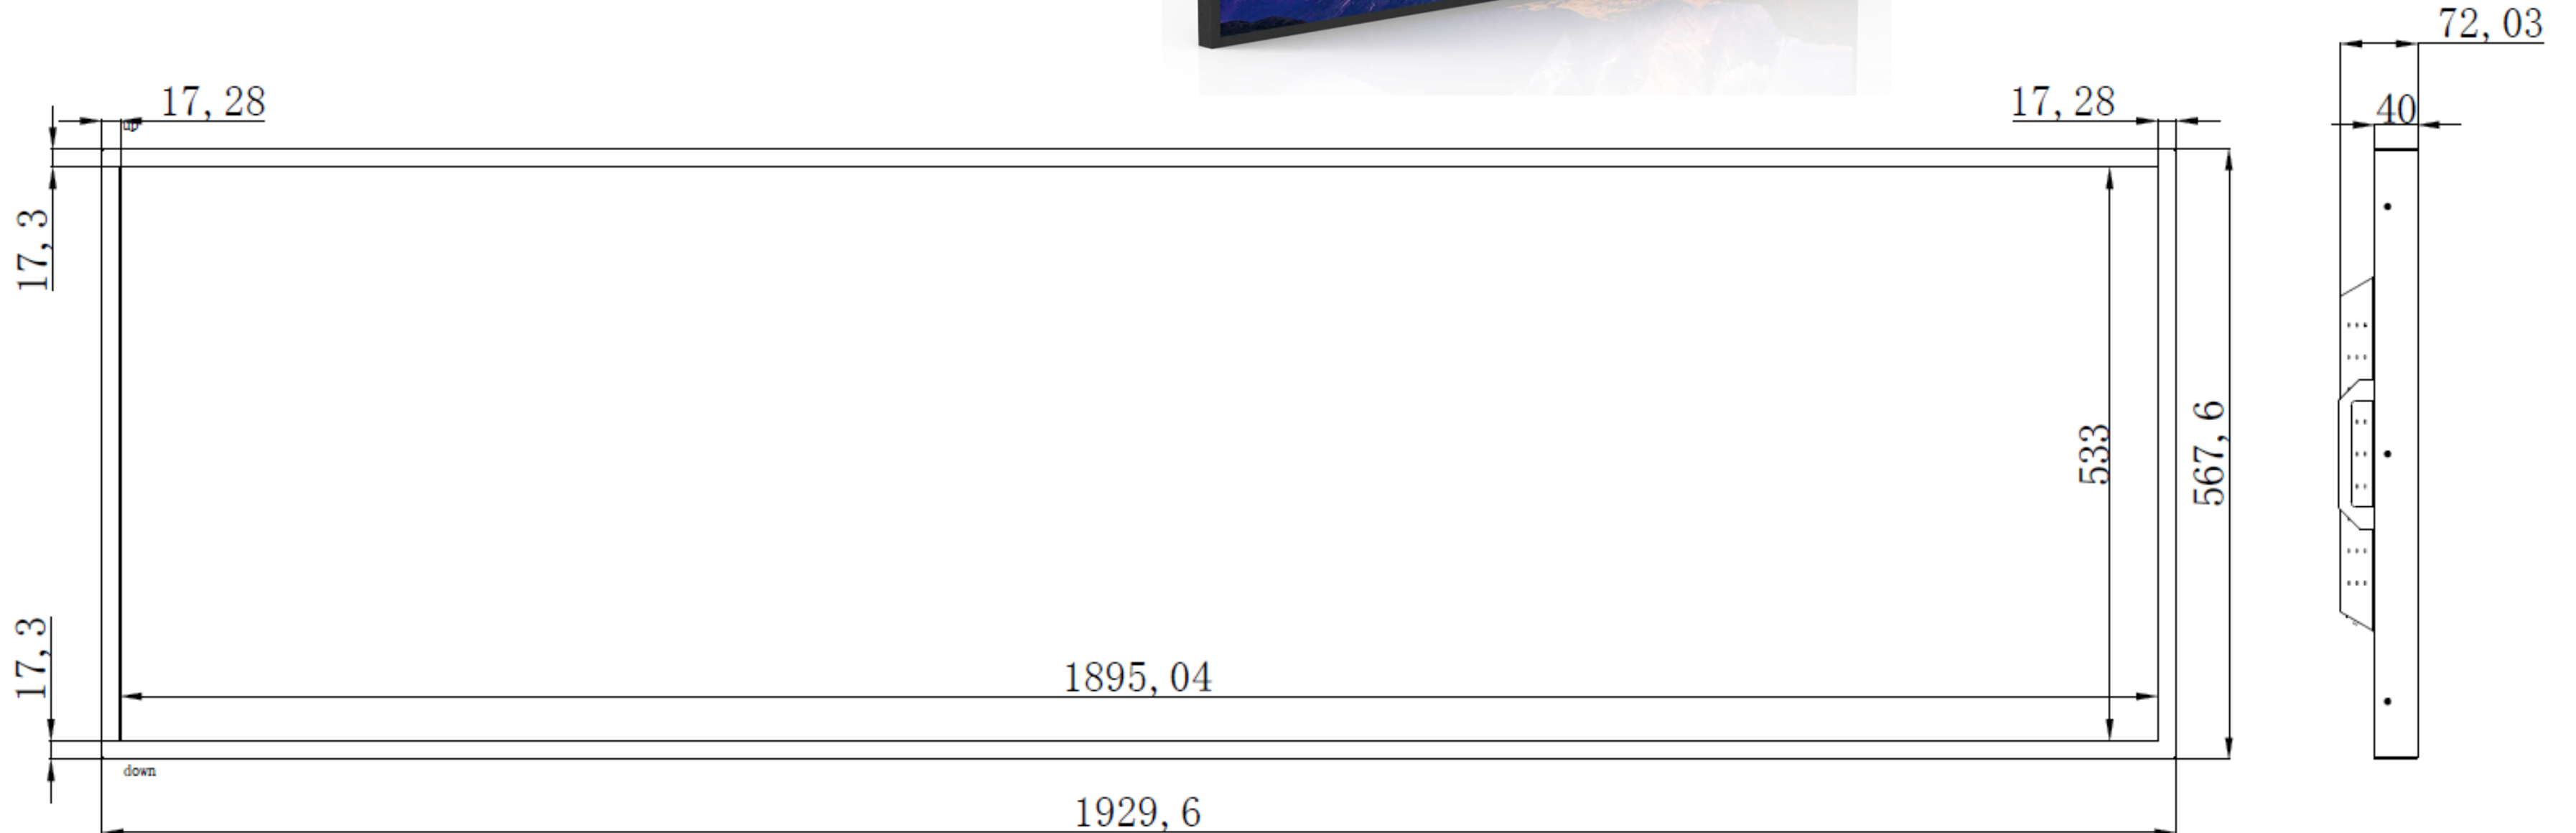

MO-495-004-EW-800-Z

FEATURES

- Resizing LCD 58.4" diagonal
- Ultra Wide 3840x1080
- 800cd, 178/178 viewing angle
- HDMI x 1 ~ DP x 1

MO-584-003-EW-800-Z

FEATURES

- Resizing LCD 77.5" diagonal
- Ultra Wide 3840x1080
- 700cd, 178/178 viewing angle
- HDMI x 1 ~ DP x 1

MO-775-001-EW4K-700-Z

FEATURES

- Square LCD 22" diagonal
- 1920x1920
- 500cd, 178/178 viewing angle
- HDMI ~ DVI ~ DP

MO-220-004V2-SQ-500-Z

FEATURES

- Square LCD 33.2" diagonal
- 1920x1920
- 500cd
- 178/178 viewing angle
- HDMI x 2 ~ DP
- PCAP TOUCH version