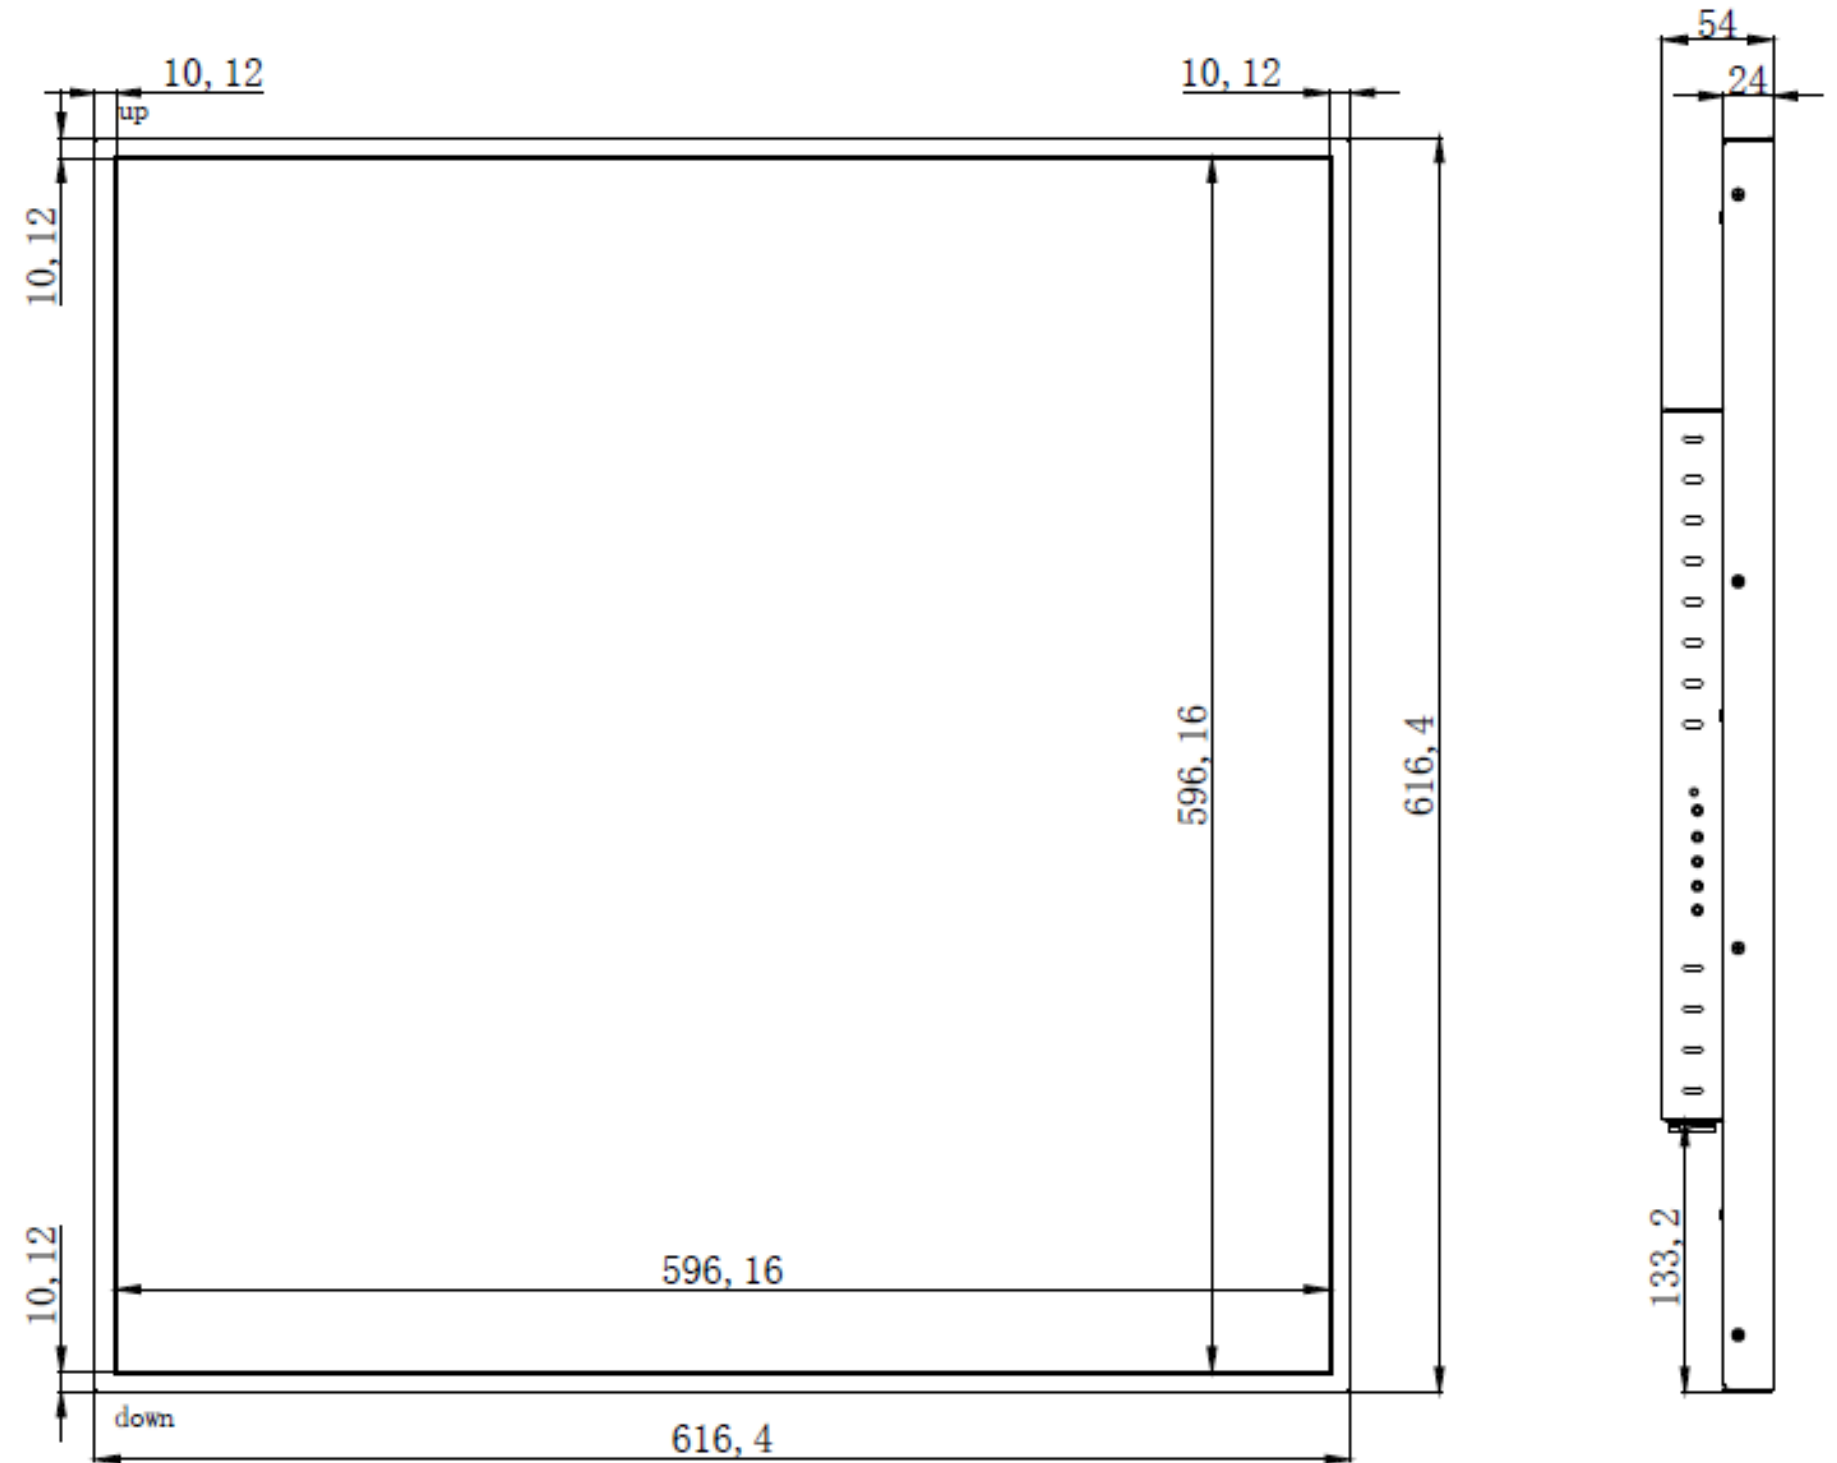

MO-332-002-SQ-500-V