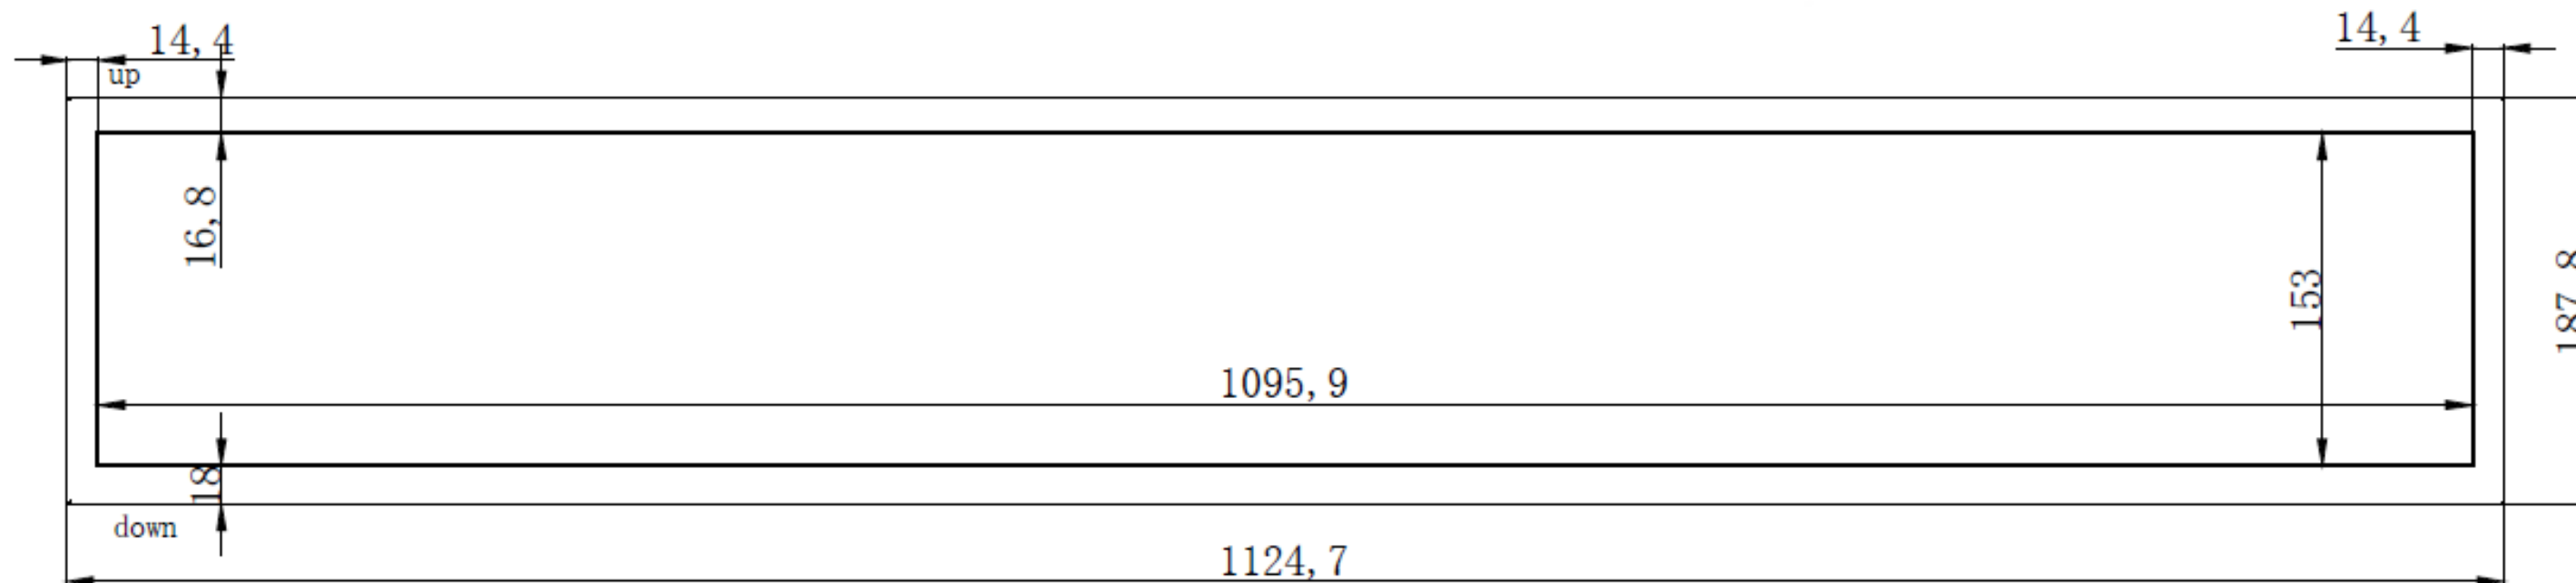

FEATURES

- Resizing LCD 43.5" diagonal
- Ultra Wide 1920x268
- High Bright 1000cd,
- 178/178 viewing angle
- HDMI x 1 ~ DP x 1
- USB Multimedia playback

MO-435-002-EW-1000-Z