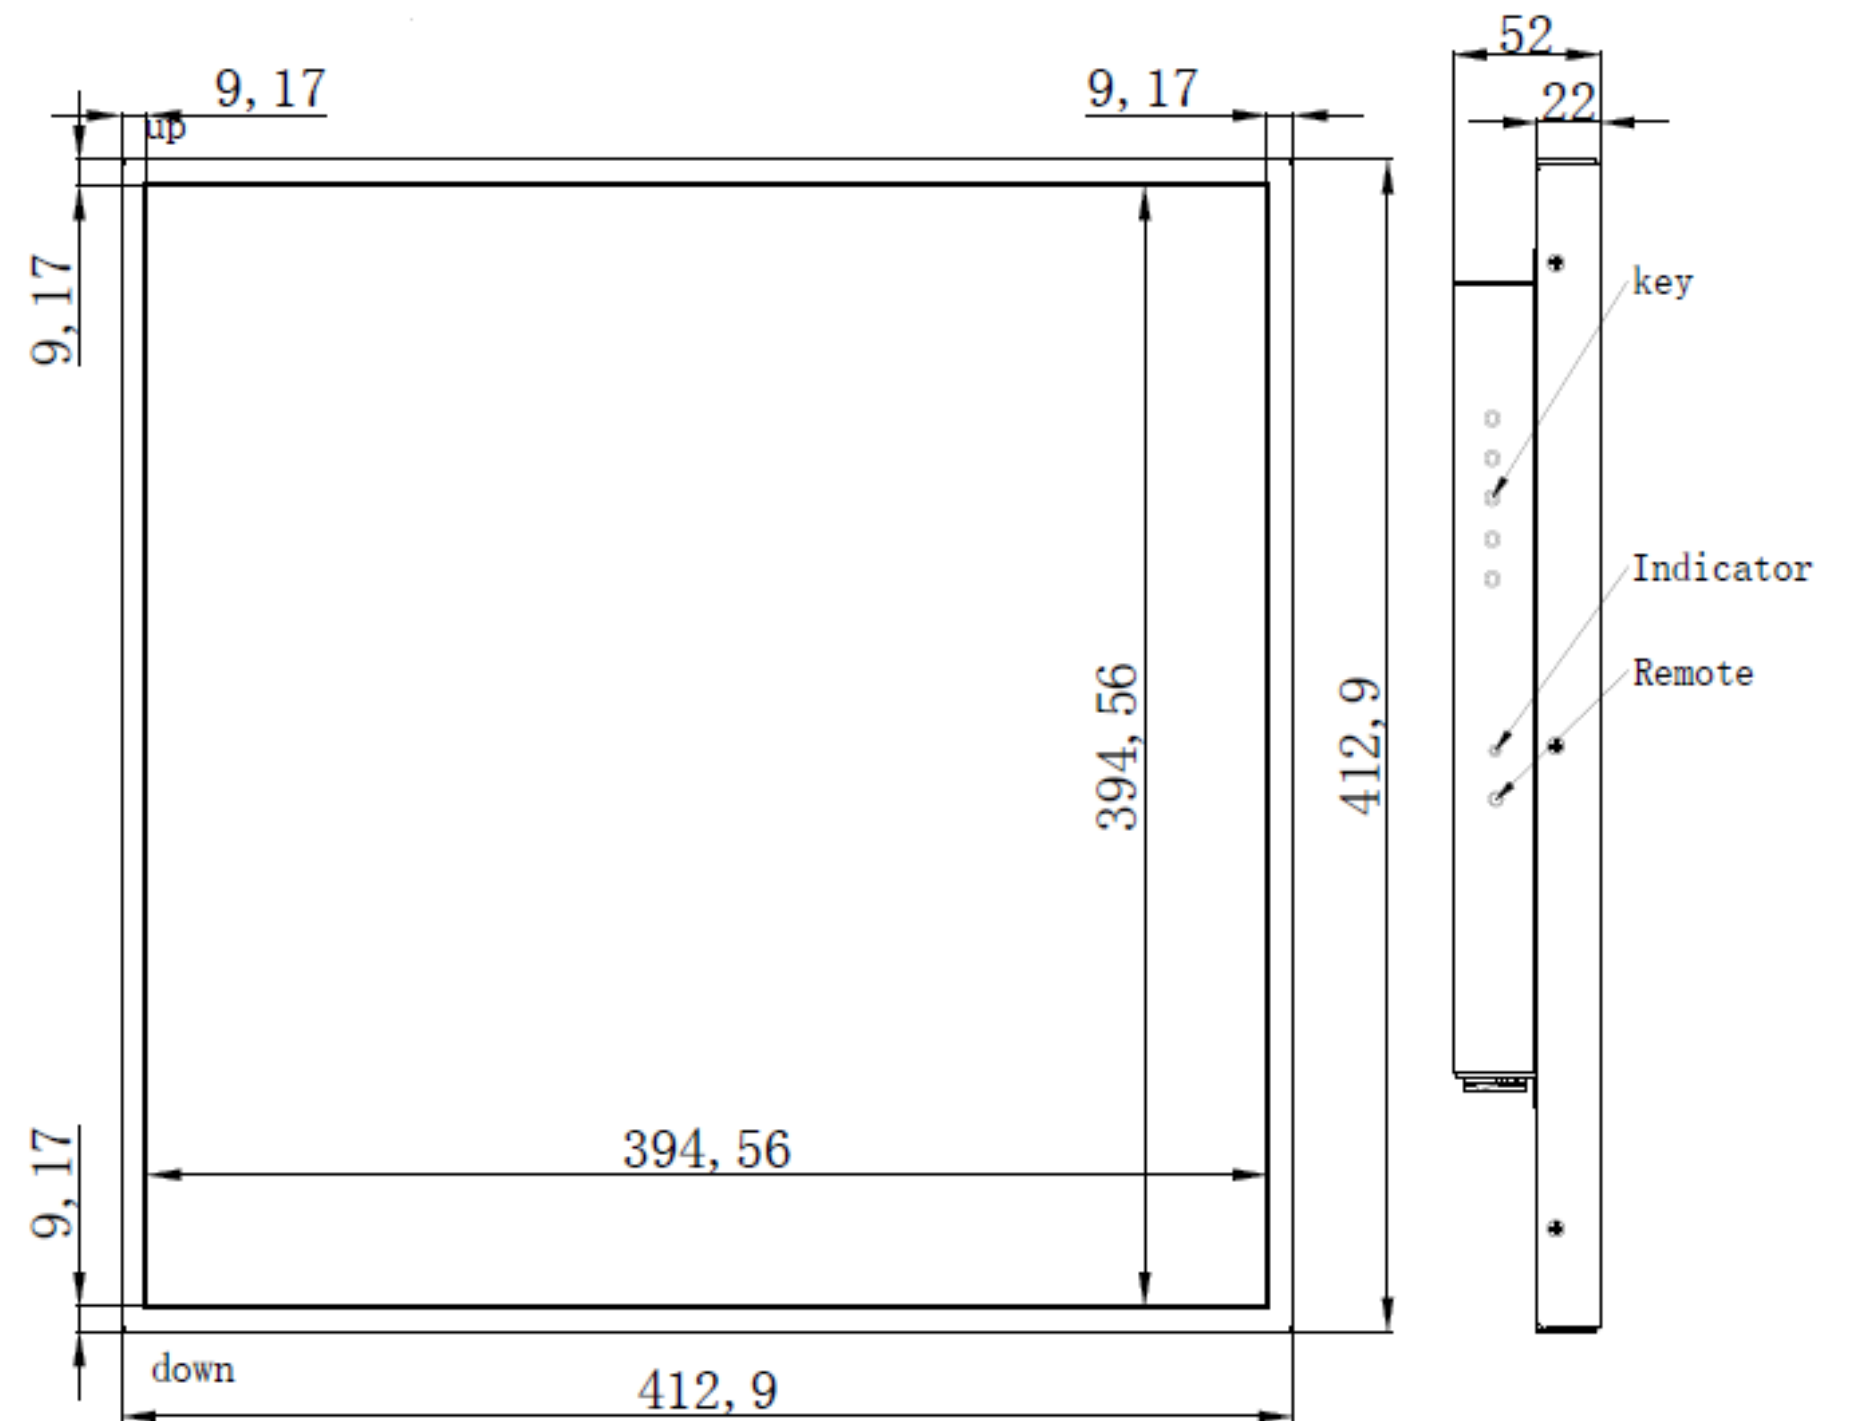

MO-495-004-EW-800-Z

FEATURES

- Resizing LCD 58.4" diagonal
- Ultra Wide 3840x1080
- 800cd, 178/178 viewing angle
- HDMI x 1 ~ DP x 1

MO-584-003-EW-800-Z

FEATURES

- Resizing LCD 77.5" diagonal
- Ultra Wide 3840x1080
- 700cd, 178/178 viewing angle
- HDMI x 1 ~ DP x 1

MO-775-001-EW4K-700-Z

FEATURES

- Square LCD 22" diagonal
- 1920x1920
- 500cd, 178/178 viewing angle
- HDMI ~ DVI ~ DP

MO-220-004V2-SQ-500-Z

FEATURES

- Square LCD 33.2" diagonal
- 1920x1920
- 500cd
- 178/178 viewing angle
- HDMI x 2 ~ DP
- PCAP TOUCH version