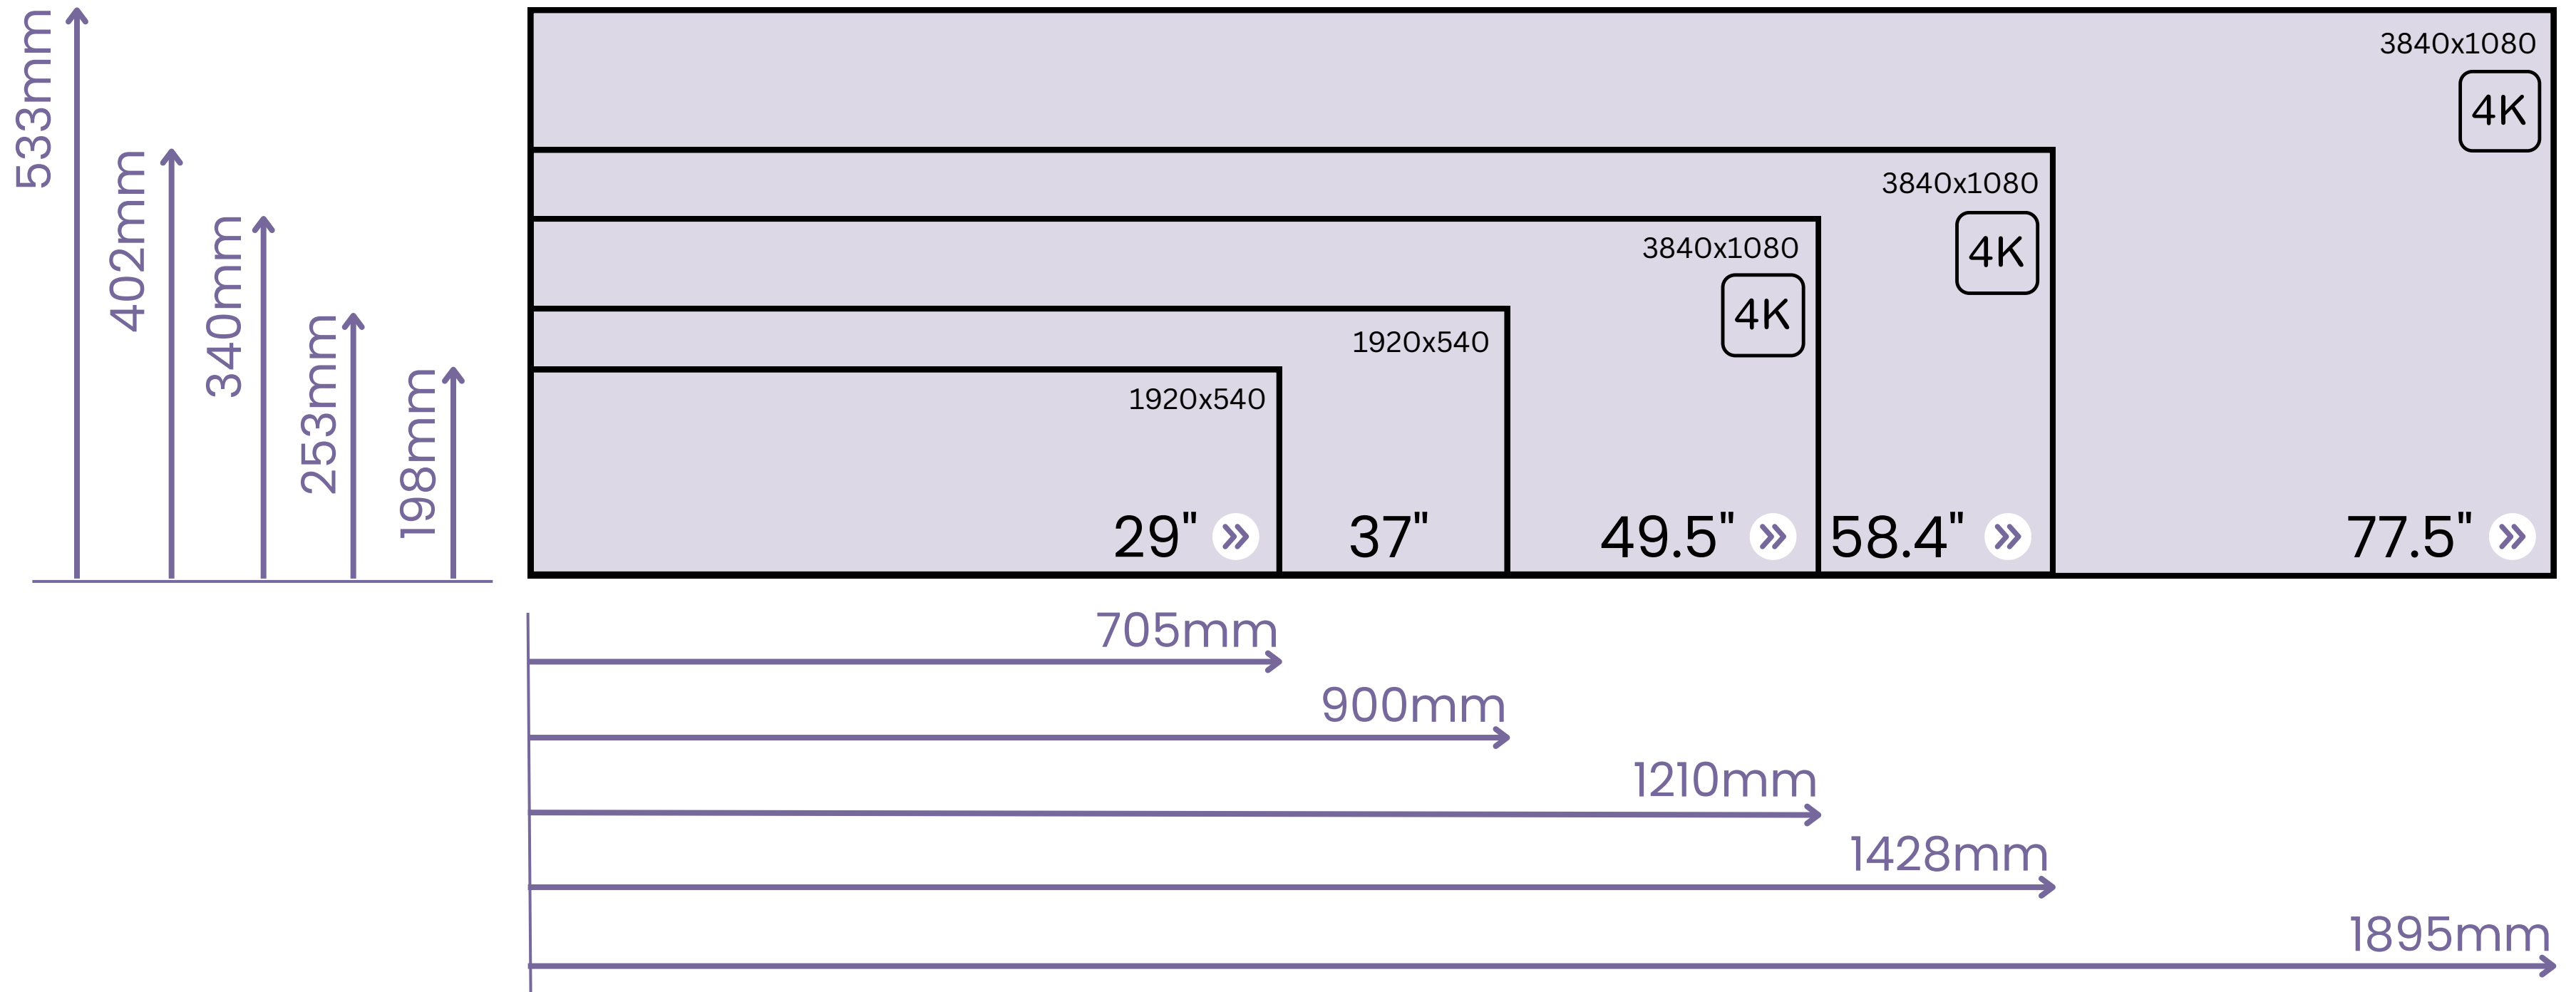

LEARN MORE

CDS also has an increasing number of virtual demonstrations showing the actual product with current CDS staff.

Virtual 77" Demonstration

STRETCH SCREEN SPECIFICATIONS

Model Number	Diagonal	Pixels	Ratio	Brightness	Active area	Overall size	Notes	Drawing
MO-192-001-EW-500-Z	19.2"	1920x360	16:3	500nits	478x91mm	499x115x41mm		CONTACT
MO-239-002-EW-700-Z	23.9"	1920x360	16:3	700nits	598x112 mm	626.1x142.6x65mm		CONTACT
MO-290-002-EW-700-Z	29.0"	1920x540	16:4.5	700nits	706x198mm	724x229x68mm		»
MO-368-002-EW-1000-Z	36.8"	1920x358	16:3	1000nits	919x172mm	963x172x70mm		»
MO-370-002-EW-700-Z	37.0"	1920x540	16:4.5	700nits	900x253mm	918x284x70mm		CONTACT
MO-424-001-EW-1000-Z	42.4"	1920x143	16:1.19	1000nits	1074x80mm	1141x149x63mm	12vdc I/P, with flanges	»
MO-435-002-EW-1000-Z	43.5"	1920x268	16:2.25	1000nits	1096x153mm	1125x188x67mm		»
MP-470-001-EW-500-Z	47.0"	3840x160	16:0.67	500nits	1196x50mm	1212x66x67mm	Android board	CONTACT
MO-495-004-EW-800-Z	49.5"	3840x1080	16:4.5	800nits	1209x340mm	1244x374x66mm		»
MO-584-003-EW-800-Z	58.4"	3840x1080	16:4.5	800nits	1428x402mm	1474x447x72mm		»
MO-775-001-EW-700-Z	77.5"	3840x1080	16:4.5	700nits	1895x533mm	1929x258x72mm		»

RATIO GUIDES

- » HALF CUT (16:4.5)
- » THIRD CUT (16:3)
- » ULTRA STRETCH CUT
- » SQUARE DISPLAYS

- PRICING
- LEADTIMES
- FULL SPECS INCL CAD / STP FILES
- DESIGN SUPPORT

Third Cut Stretch displays

Half Cut Stretch displays ~ the most popular range

Ultra-thin Cut Stretch displays

ALSO try our square 'Quadrate' displays

FEATURES

- Resizing LCD 29" diagonal
- Ultra Wide 1920x358
- 700cd, 178/178 viewing angle
- HDMI x 1
- USB Multimedia playback

MO-290-002-EW-700-Z

MO-495-004-EW-800-Z

FEATURES

- Resizing LCD 58.4" diagonal
- Ultra Wide 3840x1080
- 800cd, 178/178 viewing angle
- HDMI x 1 ~ DP x 1

MO-584-003-EW-800-Z

FEATURES

- Resizing LCD 77.5" diagonal
- Ultra Wide 3840x1080
- 700cd, 178/178 viewing angle
- HDMI x 1 ~ DP x 1