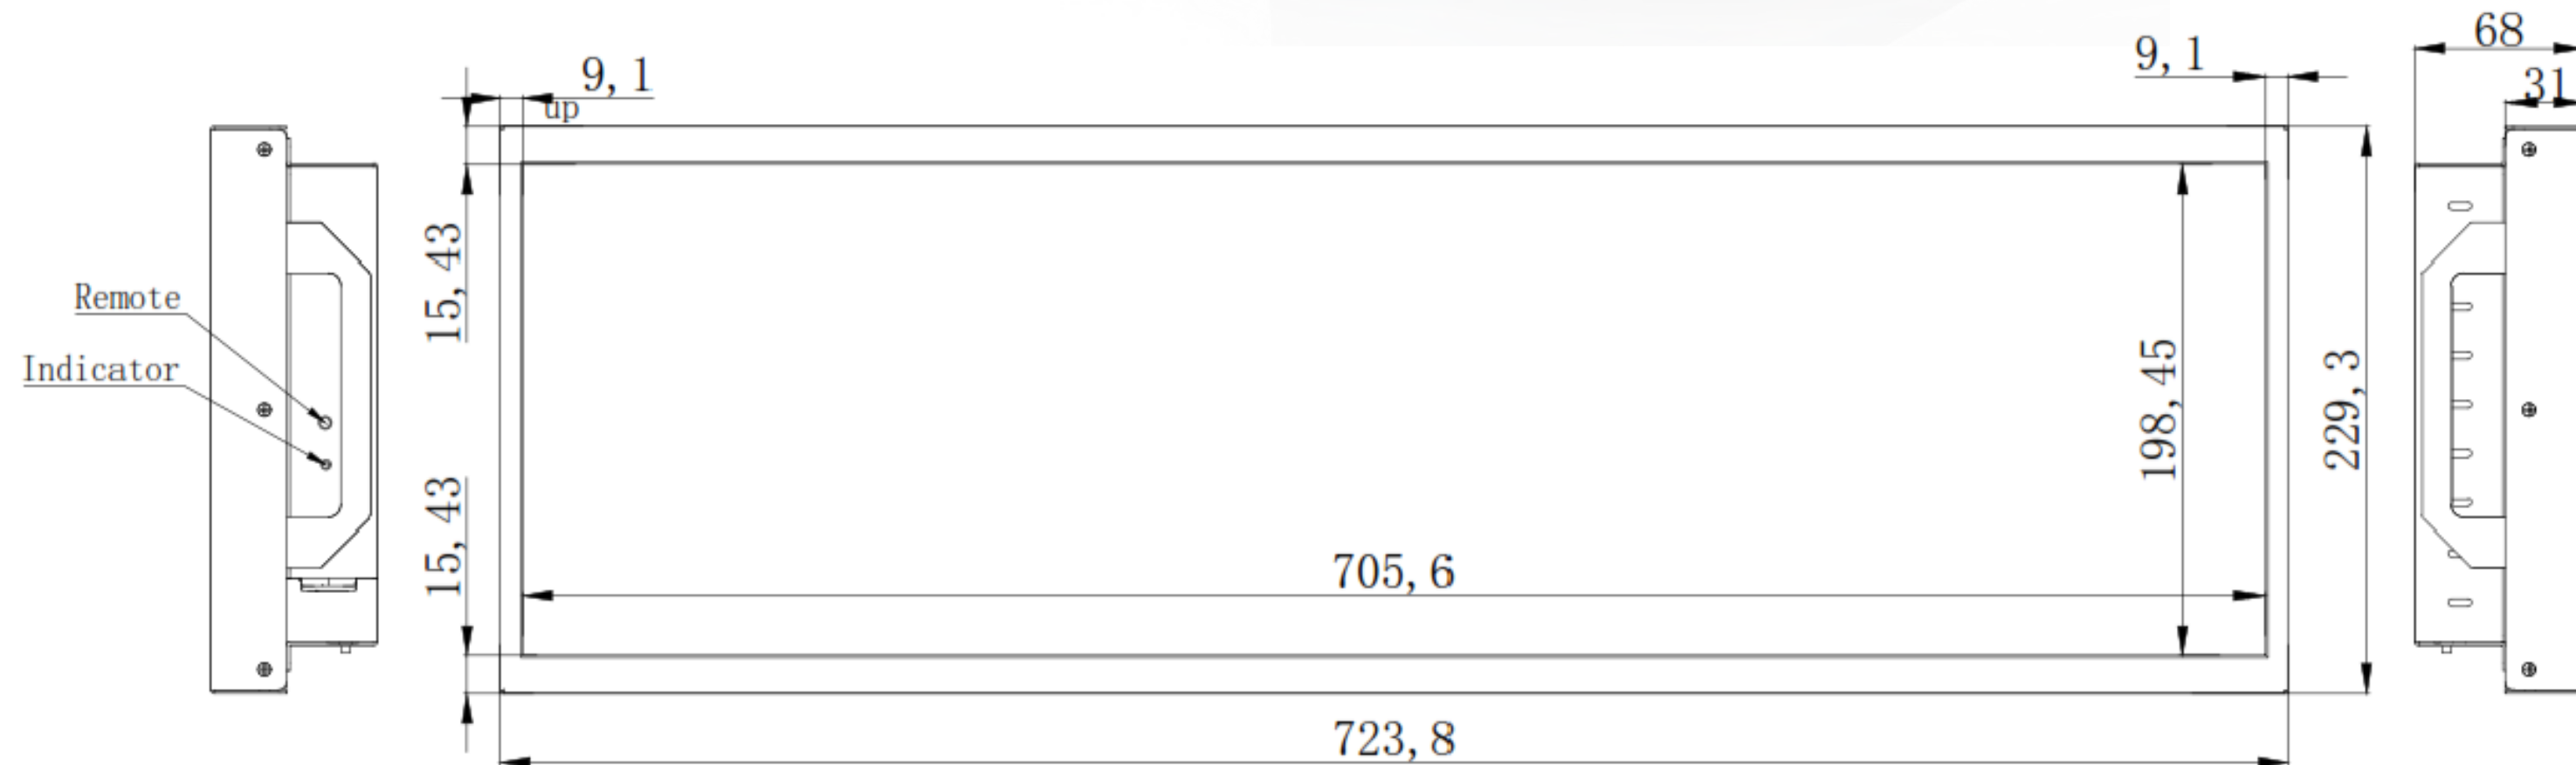

Ultra-thin Cut Stretch displays

ALSO try our square 'Quadrate' displays

FEATURES

- Resizing LCD 29" diagonal
- Ultra Wide 1920x358
- 700cd, 178/178 viewing angle
- HDMI x 1
- USB Multimedia playback

MO-290-002-EW-700-Z

MO-495-004-EW-800-Z

FEATURES

- Resizing LCD 58.4" diagonal
- Ultra Wide 3840x1080
- 800cd, 178/178 viewing angle
- HDMI x 1 ~ DP x 1

MO-584-003-EW-800-Z

FEATURES

- Resizing LCD 77.5" diagonal
- Ultra Wide 3840x1080
- 700cd, 178/178 viewing angle
- HDMI x 1 ~ DP x 1