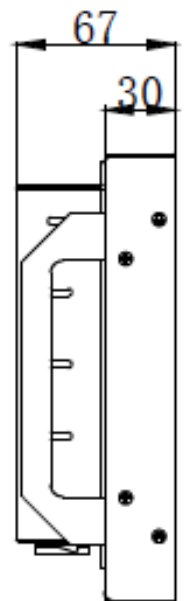

FEATURES

- Resizing LCD 43.5" diagonal
- Ultra Wide 1920x268
- High Bright 1000cd,
- 178/178 viewing angle
- HDMI x 1 ~ DP x 1
- USB Multimedia playback

MO-435-002-EW-1000-Z