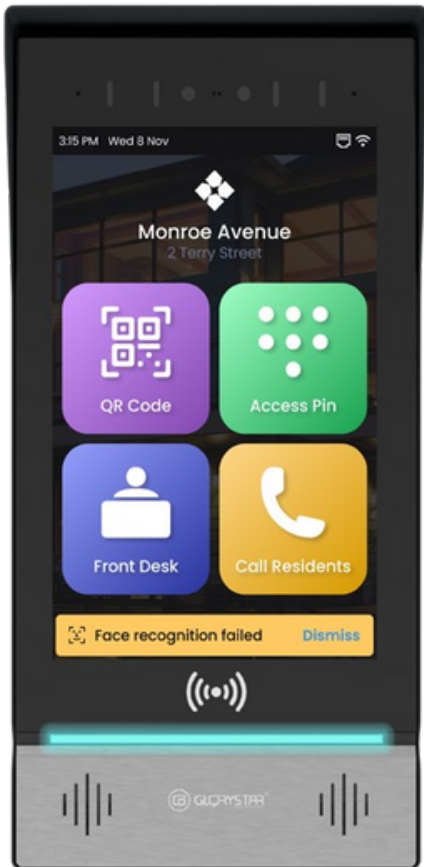

NEBULA GLOW TOUCHSCREEN COMPUTER

Nebula 10"

INFINITUS SIGNAGE

Infinitus 43"

Infinitus 32"

Infinitus Touchscreen Signage is suitable for various applications including gaming tables, digital whiteboards, corporate signages and digital menu board, It can also be used in kiosks for various industries such as retails, hotels, transportations and other commercial settings.

 Ticketing Service Kiosks

1000 NIT \neq
BRIGHTNESS

MAGNETAR OUTDOOR TOUCH SCREEN

Magnetar Outdoor Touchscreen is IP65 rated, dust and water-resistant front glass. Equipped with a high-brightness screen, fingerprint and scratch-resistant surface makes it a true industrial-grade solution.

ULTRON WINDOWS TOUCHSCREEN

Windows

Bluetooth

intel CORE i3 7th Gen

intel CELERON inside

intel CORE i5 7th Gen

PAY HERE

The Ultron touchscreen computer is a versatile device that caters to a range of applications, including queue management, fitness scoreboards, manufacturing, point of sale (POS), and in-room tablets. It offers a comprehensive solution for interactive displays, enabling efficient operations and enhanced user experiences.

VEGA X VIDEO INTERCOM

Vega 10" Video Intercom

Vega 7" Video Intercom

Vega 10.1"

Vega Gen 2 Inwall Touchscreen device can be used for a wide range of applications including digital intercom, patient monitoring communication, classroom management, room automation, guest communication and emergency notifications.