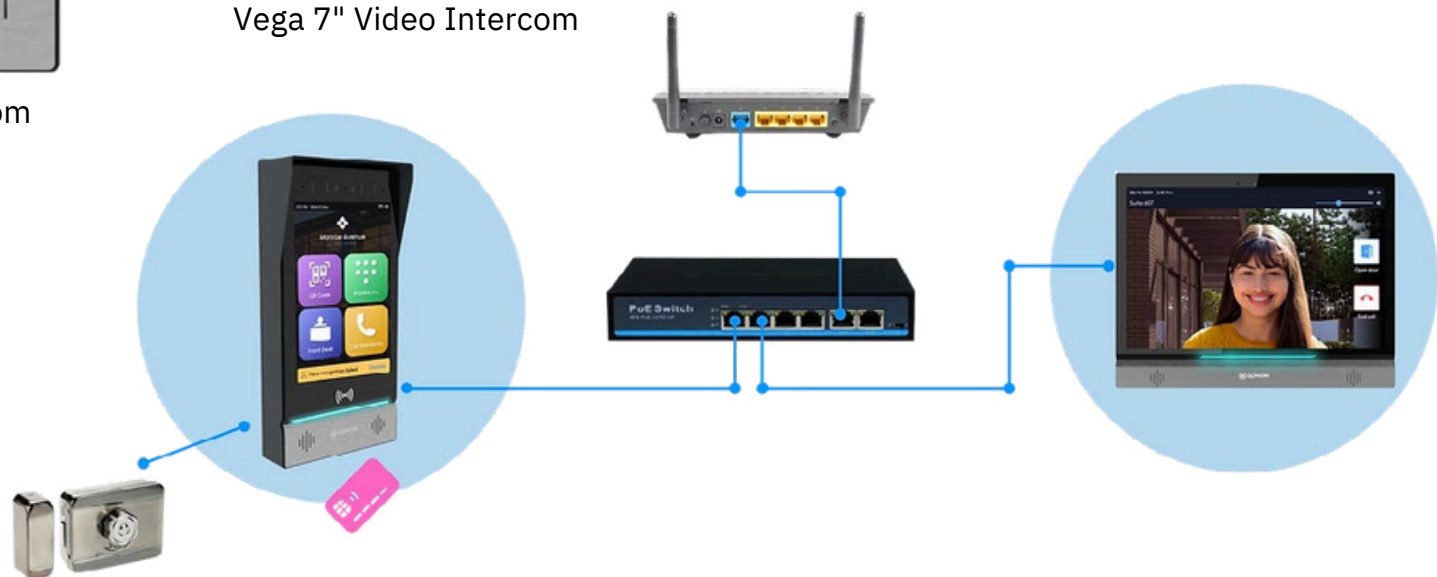

GLO^{RY}STAR

TABLETS FOR ENTERPRISE

NEBULA TOUCHSCREEN COMPUTER

The Nebula touchscreen computer is a versatile device that caters to various applications, including health checking, check-in systems, fridge consoles, gaming, and fitness scoreboards. It offers a comprehensive solution for interactive displays enabling intuitive user interaction and engagement.

ULTRON WINDOWS TOUCHSCREEN

Windows

Bluetooth

intel CORE i3 7th Gen

intel CELERON inside

intel CORE i5 7th Gen

PAY HERE

The Ultron touchscreen computer is a versatile device that caters to a range of applications, including queue management, fitness scoreboards, manufacturing, point of sale (POS), and in-room tablets. It offers a comprehensive solution for interactive displays, enabling efficient operations and enhanced user experiences.

VEGA X VIDEO INTERCOM

Vega 10" Video Intercom

Vega 7" Video Intercom

Vega 10.1"

Vega Gen 2 Inwall Touchscreen device can be used for a wide range of applications including digital intercom, patient monitoring communication, classroom management, room automation, guest communication and emergency notifications.

VEGA GEN 2 INWALL TOUCHSCREEN

POE Supported

MUSEA DIGITAL SIGNAGE SOFTWARE

Digital Signage Software top-notch Features

Diverse range of Widgets with drag-and-drop functionality

Screen Zone - Splitting screen into multiple zones