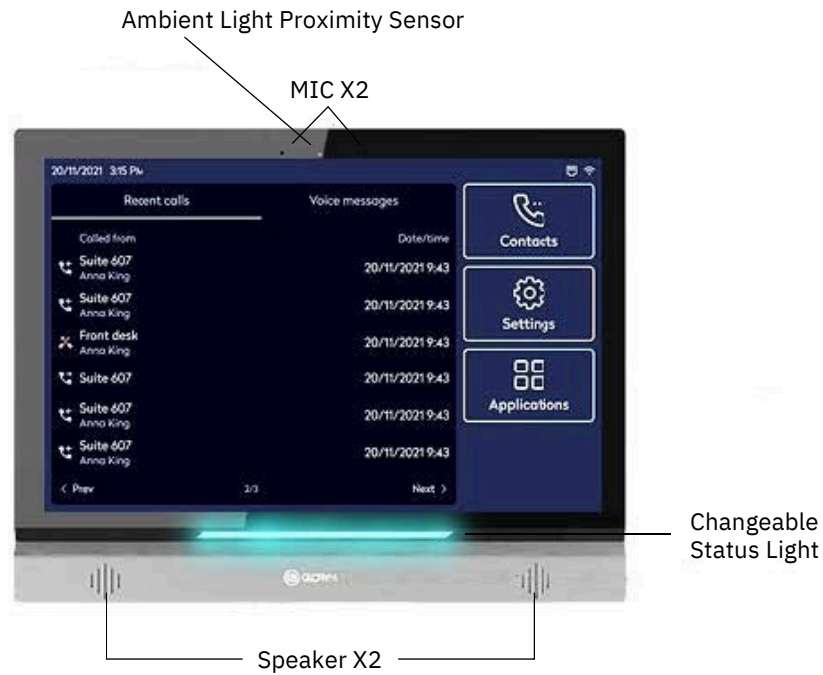

ULTRON WINDOWS TOUCHSCREEN

Windows

Bluetooth

intel CORE i3 7th Gen

intel CELERON inside

intel CORE i5 7th Gen

PAY HERE

The Ultron touchscreen computer is a versatile device that caters to a range of applications, including queue management, fitness scoreboards, manufacturing, point of sale (POS), and in-room tablets. It offers a comprehensive solution for interactive displays, enabling efficient operations and enhanced user experiences.

VEGA X VIDEO INTERCOM

Vega 10" Video Intercom

Vega 7" Video Intercom

Vega 10.1"

Vega Gen 2 Inwall Touchscreen device can be used for a wide range of applications including digital intercom, patient monitoring communication, classroom management, room automation, guest communication and emergency notifications.

VEGA GEN 2 INWALL TOUCHSCREEN

POE Supported

MUSEA DIGITAL SIGNAGE SOFTWARE

Digital Signage Software top-notch Features

Diverse range of Widgets with drag-and-drop functionality

Screen Zone - Splitting screen into multiple zones