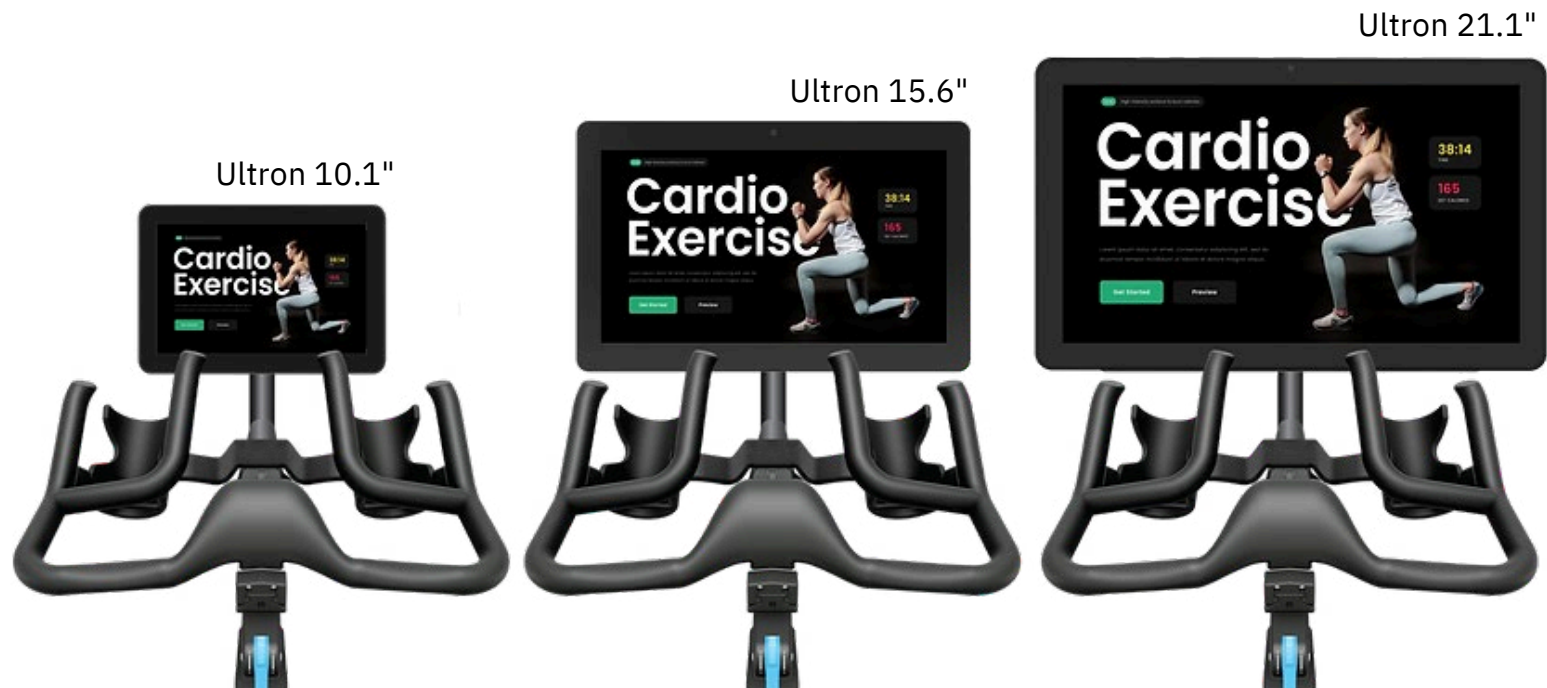

GLO^{RY}STAR

TABLETS FOR ENTERPRISE

NEBULA TOUCHSCREEN COMPUTER

The Nebula touchscreen computer is a versatile device that caters to various applications, including health checking, check-in systems, fridge consoles, gaming, and fitness scoreboards. It offers a comprehensive solution for interactive displays enabling intuitive user interaction and engagement.

- Support Android 12
- Remote manage with ease
- Free kiosk lockdown app
- Add-on peripheral slots and Supports POE
- Open Source API
- High Brightness Panel at 500 Nits

The Nebula Glow touchscreen computer offers significant utility in a variety of settings such as casinos, meeting rooms, and the retail industry.

NEBULA GLOW TOUCHSCREEN COMPUTER

Nebula 10"

INFINITUS SIGNAGE

Infinitus 43"

Infinitus 32"

Infinitus Touchscreen Signage is suitable for various applications including gaming tables, digital whiteboards, corporate signages and digital menu board, It can also be used in kiosks for various industries such as retails, hotels, transportations and other commercial settings.

ULTRON WINDOWS TOUCHSCREEN

Windows

Bluetooth

intel CORE i3 7th Gen

intel CELERON inside

intel CORE i5 7th Gen

PAY HERE

The Ultron touchscreen computer is a versatile device that caters to a range of applications, including queue management, fitness scoreboards, manufacturing, point of sale (POS), and in-room tablets. It offers a comprehensive solution for interactive displays, enabling efficient operations and enhanced user experiences.