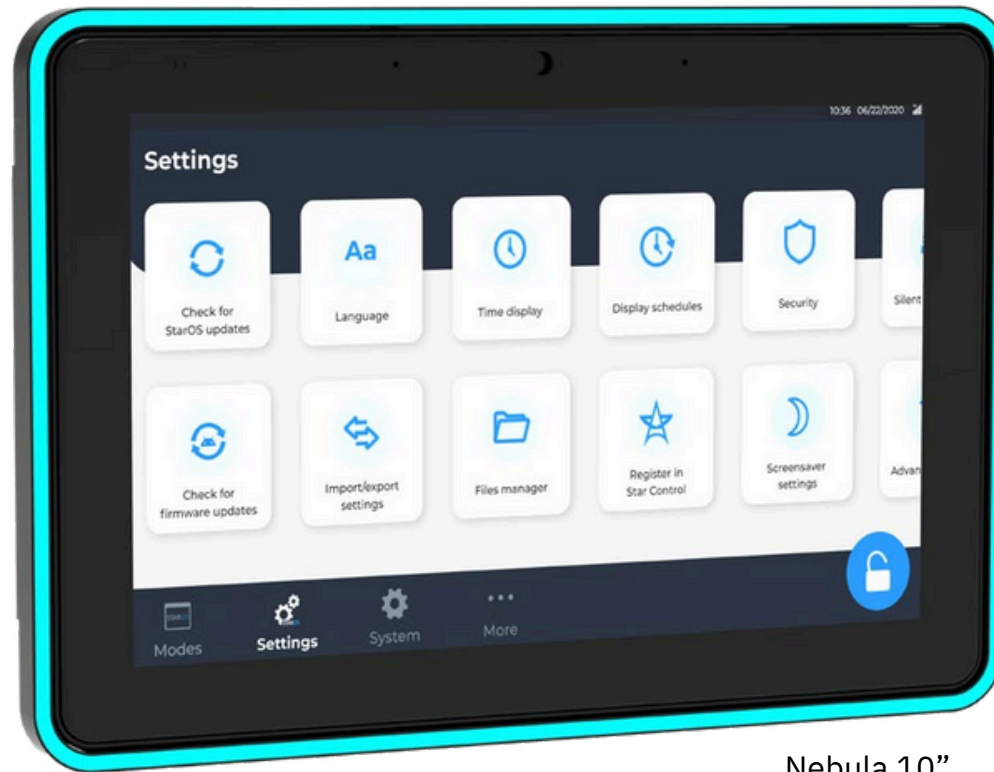

GLO^{RY}STAR

TABLETS FOR ENTERPRISE

NEBULA TOUCHSCREEN COMPUTER

The Nebula touchscreen computer is a versatile device that caters to various applications, including health checking, check-in systems, fridge consoles, gaming, and fitness scoreboards. It offers a comprehensive solution for interactive displays enabling intuitive user interaction and engagement.

- Support Android 12
- Remote manage with ease
- Free kiosk lockdown app
- Add-on peripheral slots and Supports POE
- Open Source API
- High Brightness Panel at 500 Nits

The Nebula Glow touchscreen computer offers significant utility in a variety of settings such as casinos, meeting rooms, and the retail industry.

NEBULA GLOW TOUCHSCREEN COMPUTER

Nebula 10"

INFINITUS SIGNAGE

Infinitus 43"

Infinitus 32"

Infinitus Touchscreen Signage is suitable for various applications including gaming tables, digital whiteboards, corporate signages and digital menu board, It can also be used in kiosks for various industries such as retails, hotels, transportations and other commercial settings.

VEGA GEN 2 INWALL TOUCHSCREEN

POE Supported

MUSEA DIGITAL SIGNAGE SOFTWARE

Digital Signage Software top-notch Features

Diverse range of Widgets with drag-and-drop functionality

Screen Zone - Splitting screen into multiple zones