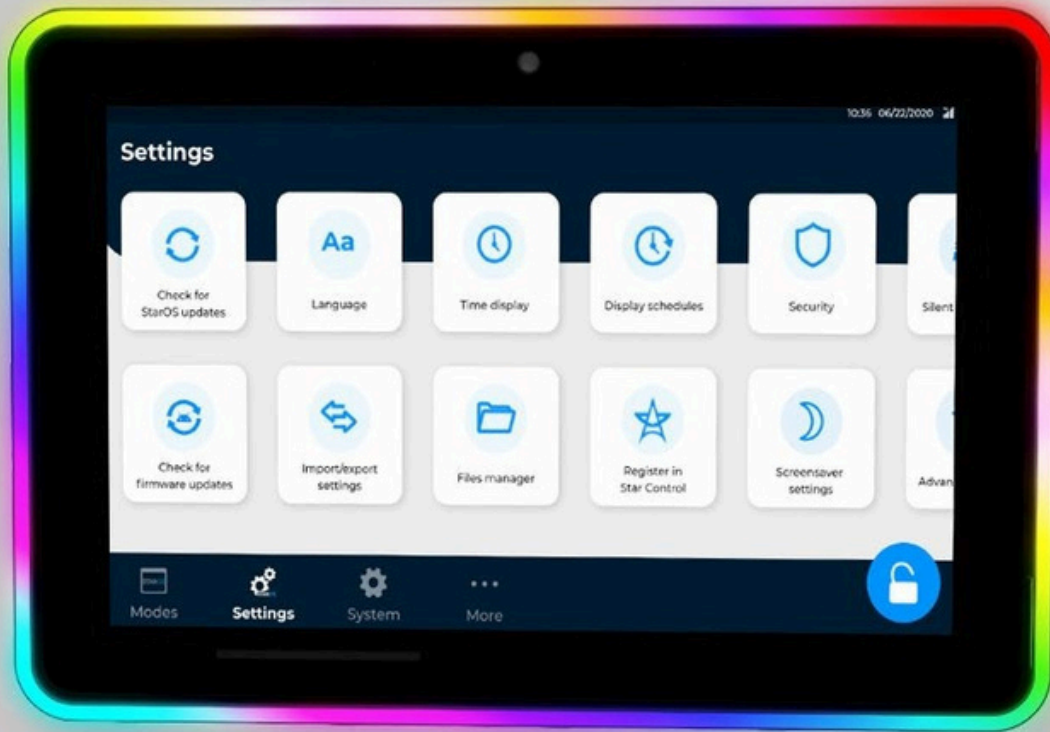

GLO^{RY}STAR

TABLETS FOR ENTERPRISE

NEBULA TOUCHSCREEN COMPUTER

The Nebula touchscreen computer is a versatile device that caters to various applications, including health checking, check-in systems, fridge consoles, gaming, and fitness scoreboards. It offers a comprehensive solution for interactive displays enabling intuitive user interaction and engagement.

- Support Android 12
- Remote manage with ease
- Free kiosk lockdown app
- Add-on peripheral slots and Supports POE
- Open Source API
- High Brightness Panel at 500 Nits

The Nebula Glow touchscreen computer offers significant utility in a variety of settings such as casinos, meeting rooms, and the retail industry.

NEBULA GLOW TOUCHSCREEN COMPUTER

Nebula 10"

INFINITUS SIGNAGE

Infinitus 43"

Infinitus 32"

Infinitus Touchscreen Signage is suitable for various applications including gaming tables, digital whiteboards, corporate signages and digital menu board, It can also be used in kiosks for various industries such as retails, hotels, transportations and other commercial settings.

Screen Orientations - Landscape and Portrait

Whiteboard - Text Box Open Board.

Schedule when and where you want to display your content

Free templates available to create your perfect playlist

Work Offline - Download content to your devices