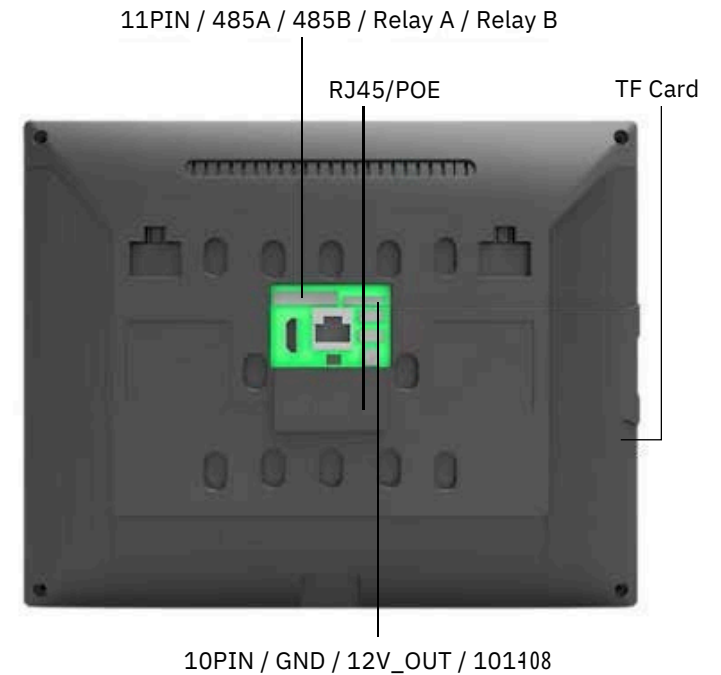

VEGA X VIDEO INTERCOM

Vega 10" Video Intercom

Vega 7" Video Intercom

Vega 10.1"

Vega Gen 2 Inwall Touchscreen device can be used for a wide range of applications including digital intercom, patient monitoring communication, classroom management, room automation, guest communication and emergency notifications.

VEGA GEN 2 INWALL TOUCHSCREEN

POE Supported

MUSEA DIGITAL SIGNAGE SOFTWARE

Digital Signage Software top-notch Features

Diverse range of Widgets with drag-and-drop functionality

Screen Zone - Splitting screen into multiple zones