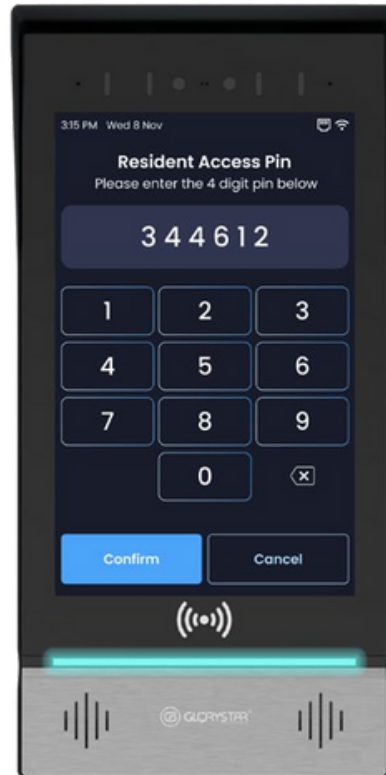

 Ticketing Service Kiosks

1000 NIT \neq
BRIGHTNESS

MAGNETAR OUTDOOR TOUCH SCREEN

Magnetar Outdoor Touchscreen is IP65 rated, dust and water-resistant front glass. Equipped with a high-brightness screen, fingerprint and scratch-resistant surface makes it a true industrial-grade solution.

ULTRON WINDOWS TOUCHSCREEN

Windows

Bluetooth

intel CORE i3 7th Gen

intel CELERON inside

intel CORE i5 7th Gen

PAY HERE

The Ultron touchscreen computer is a versatile device that caters to a range of applications, including queue management, fitness scoreboards, manufacturing, point of sale (POS), and in-room tablets. It offers a comprehensive solution for interactive displays, enabling efficient operations and enhanced user experiences.

VEGA X VIDEO INTERCOM

Vega 10" Video Intercom

Vega 7" Video Intercom

Vega 10.1"

Vega Gen 2 Inwall Touchscreen device can be used for a wide range of applications including digital intercom, patient monitoring communication, classroom management, room automation, guest communication and emergency notifications.

VEGA GEN 2 INWALL TOUCHSCREEN

POE Supported

MUSEA DIGITAL SIGNAGE SOFTWARE

Digital Signage Software top-notch Features

Diverse range of Widgets with drag-and-drop functionality

Screen Zone - Splitting screen into multiple zones