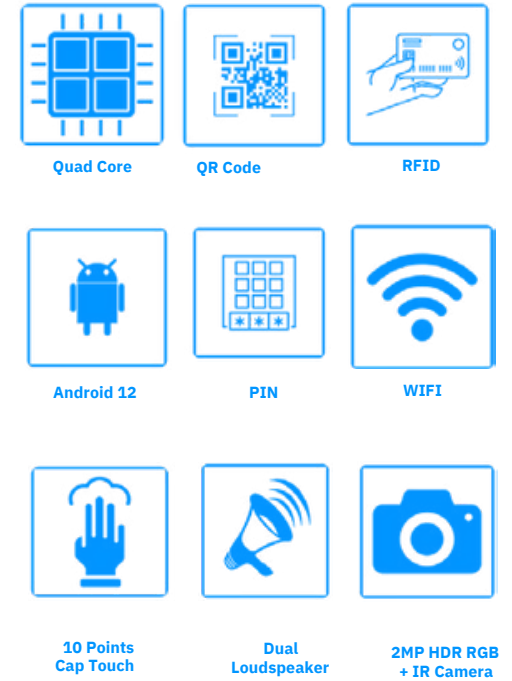

ULTRON WINDOWS TOUCHSCREEN

Windows

Bluetooth

intel CORE i3 7th Gen

intel CELERON inside

intel CORE i5 7th Gen

PAY HERE

The Ultron touchscreen computer is a versatile device that caters to a range of applications, including queue management, fitness scoreboards, manufacturing, point of sale (POS), and in-room tablets. It offers a comprehensive solution for interactive displays, enabling efficient operations and enhanced user experiences.

VEGA X VIDEO INTERCOM

Vega 10" Video Intercom

Vega 7" Video Intercom

Vega 10.1"

Vega Gen 2 Inwall Touchscreen device can be used for a wide range of applications including digital intercom, patient monitoring communication, classroom management, room automation, guest communication and emergency notifications.

VEGA GEN 2 INWALL TOUCHSCREEN

POE Supported

MUSEA DIGITAL SIGNAGE SOFTWARE

Digital Signage Software top-notch Features

Diverse range of Widgets with drag-and-drop functionality

Screen Zone - Splitting screen into multiple zones