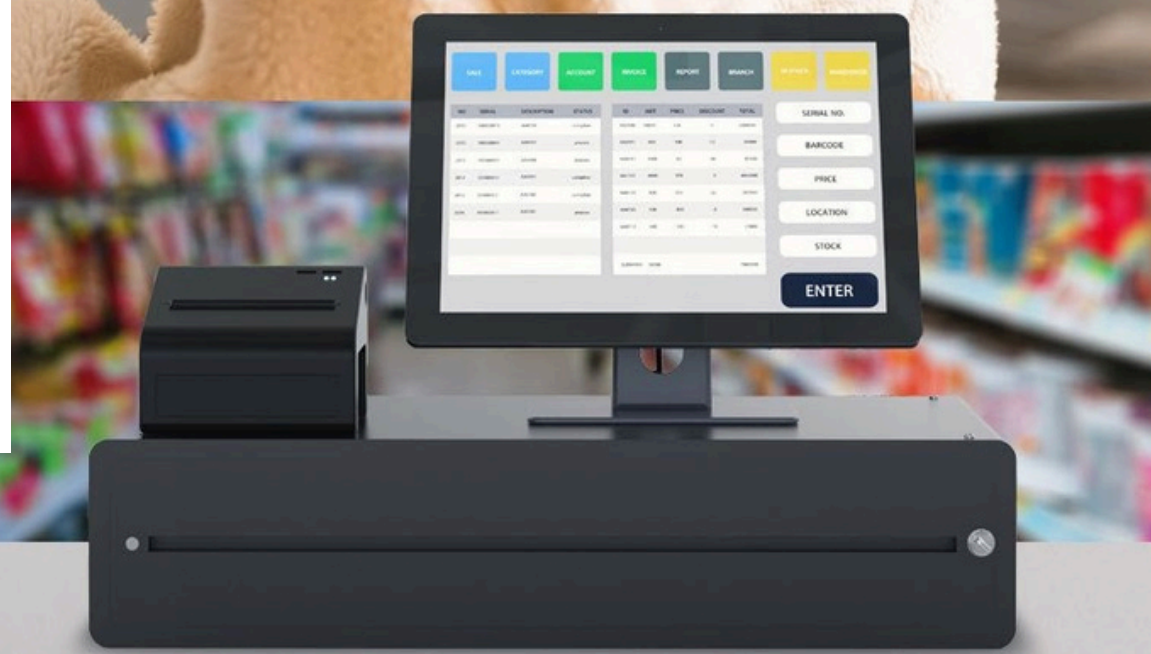

GLO^{RY}STAR

TABLETS FOR ENTERPRISE

NEBULA TOUCHSCREEN COMPUTER

The Nebula touchscreen computer is a versatile device that caters to various applications, including health checking, check-in systems, fridge consoles, gaming, and fitness scoreboards. It offers a comprehensive solution for interactive displays enabling intuitive user interaction and engagement.

NEBULA GLOW TOUCHSCREEN COMPUTER

Nebula 10"

INFINITUS SIGNAGE

Infinitus 43"

Infinitus 32"

Infinitus Touchscreen Signage is suitable for various applications including gaming tables, digital whiteboards, corporate signages and digital menu board, It can also be used in kiosks for various industries such as retails, hotels, transportations and other commercial settings.

ULTRON WINDOWS TOUCHSCREEN

Windows

Bluetooth

intel CORE i3 7th Gen

intel CELERON inside

intel CORE i5 7th Gen

PAY HERE

The Ultron touchscreen computer is a versatile device that caters to a range of applications, including queue management, fitness scoreboards, manufacturing, point of sale (POS), and in-room tablets. It offers a comprehensive solution for interactive displays, enabling efficient operations and enhanced user experiences.