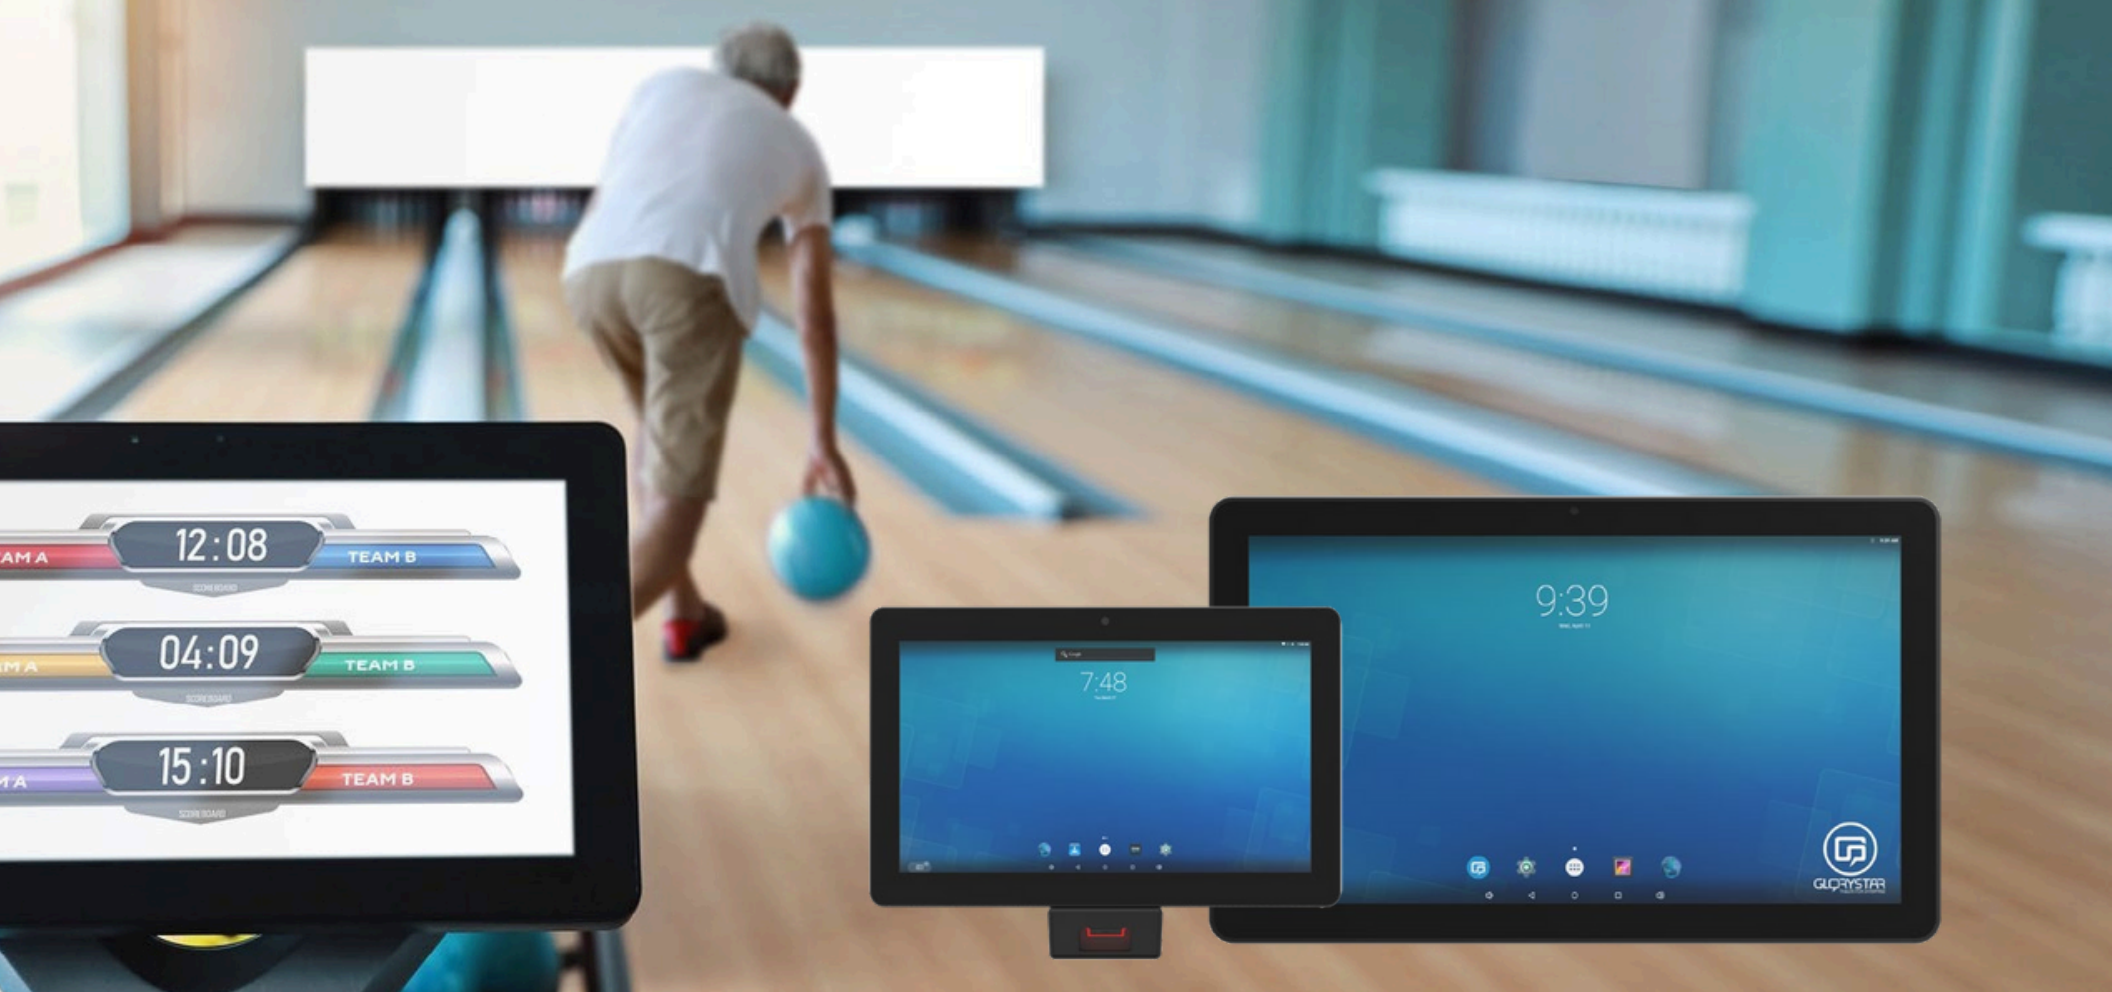

GLO^{RY}STAR

TABLETS FOR ENTERPRISE

NEBULA TOUCHSCREEN COMPUTER

The Nebula touchscreen computer is a versatile device that caters to various applications, including health checking, check-in systems, fridge consoles, gaming, and fitness scoreboards. It offers a comprehensive solution for interactive displays enabling intuitive user interaction and engagement.

- Support Android 12
- Remote manage with ease
- Free kiosk lockdown app
- Add-on peripheral slots and Supports POE
- Open Source API
- High Brightness Panel at 500 Nits

The Nebula Glow touchscreen computer offers significant utility in a variety of settings such as casinos, meeting rooms, and the retail industry.

NEBULA GLOW TOUCHSCREEN COMPUTER

Nebula 10"

INFINITUS SIGNAGE

Infinitus 43"

Infinitus 32"

Infinitus Touchscreen Signage is suitable for various applications including gaming tables, digital whiteboards, corporate signages and digital menu board, It can also be used in kiosks for various industries such as retails, hotels, transportations and other commercial settings.

47

1000 NIT ±
BRIGHTNESS

MAGNETAR WEATHER PROOF TOUCH SCREEN

Features

- Free kiosk lockdown app for Android
- Remote manage with ease.
- Touchscreen Monitor.
- The IP65 rating ensures that the front glass is both dust-tight and water-resistant.
- The touch-on-water feature allows you to activate the touchscreen even when water is spilled on the glass or when using latex gloves.