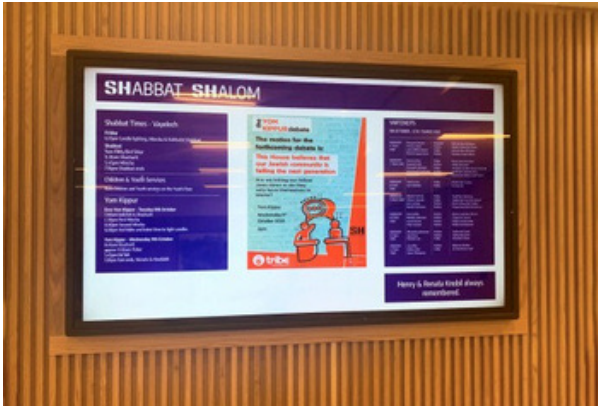

4K UHD DIGITAL SIGNAGE

Example applications