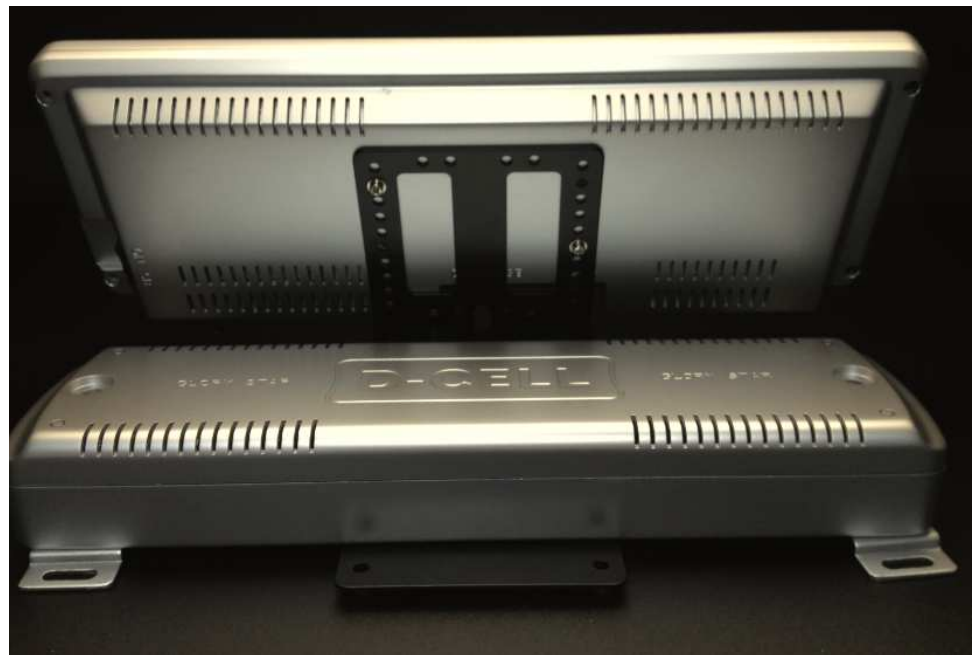

CDS

Battery Powered 7inch LCD Shelf Edge

Product Designed For:

DIRECT BRANDS
POS/DISPLAYPRODUCER
MARKETING COMPANY
RETAIL SHOP

CDS

SERVICES
AVAILABLE

Technical Support
Installation and Setup
Maintenance
Application Support
Hardware Support
Guaranteed Warranty

Features:

7inch LCD - 24 D Cell battery operated unit- shelf Edged.

With one red blinking button that would blink to attract customers to selecting the button to play the video. Fixations to fix the battery pack under the shelf or at the back of the shelf

Technical Specification:

Casing	Plastic
Color	Black
Size	7"
Aspect Ratio	16:9
Resolution	480x234
Cell type	TFT
Brightness(cd/m2)	250
Contrast Ratio	300:1
Audio System	Mono
Supported File Format	JPEG, MPEG1,2,4 Music
Input	n/a
Speaker	Built in Mono Speaker x1
Input voltage	AC 100-240V, 50/60Hz
Max Power Consumption	12W
Activations	Based on a 15 second movie, 200activations per day, Can play for approximately 3 months
D Cell batteries	24 D Cell batteries