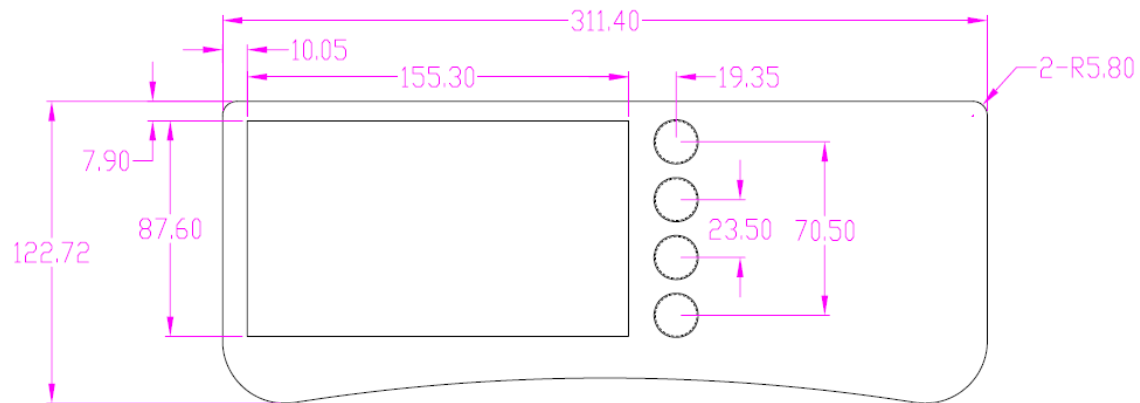

Features:

7inch LCD - 24 D Cell battery operated unit- shelf Edged.

With one red blinking button that would blink to attract customers to selecting the button to play the video. Fixations to fix the battery pack under the shelf or at the back of the shelf

Technical Specification:

Casing	Plastic
Color	Black
Size	7"
Aspect Ratio	16:9
Resolution	480x234
Cell type	TFT
Brightness(cd/m2)	250
Contrast Ratio	300:1
Audio System	Mono
Supported File Format	JPEG, MPEG1,2,4 Music
Input	n/a
Speaker	Built in Mono Speaker x1
Input voltage	AC 100-240V, 50/60Hz
Max Power Consumption	12W
Activations	Based on a 15 second movie, 200activations per day, Can play for approximately 3 months
D Cell batteries	24 D Cell batteries