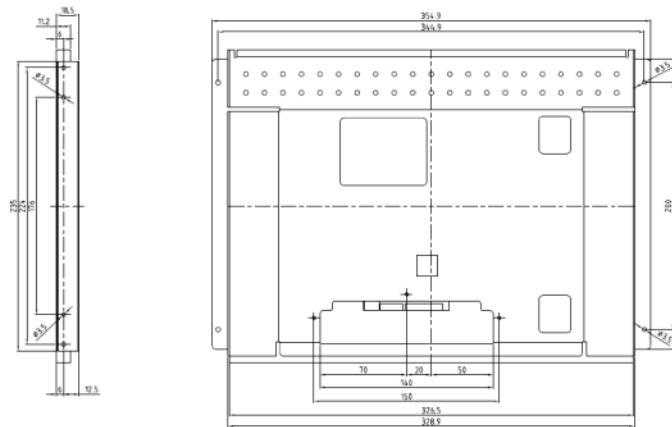

<Slim Frame>