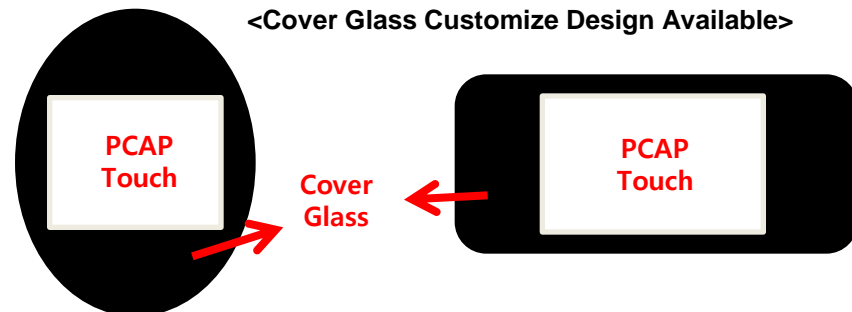

10.4" P-CAP Monitor

(With Cover Glass)

21.5" P-CAP Monitor

(Without Cover Glass)

(With Cover Glass)

22" x 1/3 Cut P-CAP Monitor
(APB-A2219)

<Cover Glass PCAP & Basic PCAP>

<Cover Glass Customize Design Available>

2. Gaming - Display

CDS Economic Open Frame Monitor

Preliminary Version

Products List

<JACKPOT System>

Jackpot Display
:55", 65"

Touch Solution
: Projected Capacitive
Surface Capacitive
Infra Red
SAW

Top Box Display
:15.6" (Rotation)
17.3" (Rotation)
18.9" (Rotation)