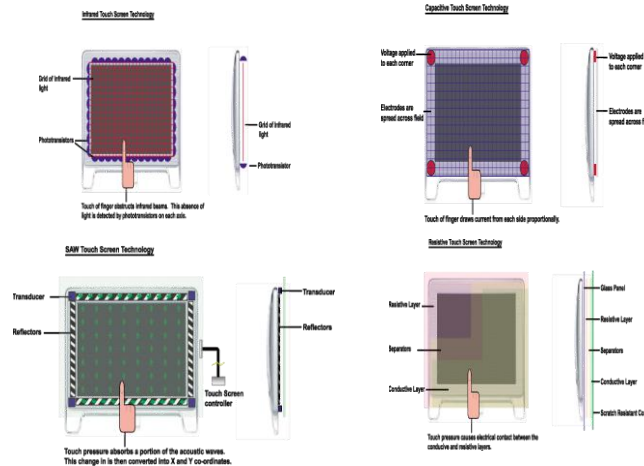

1. Industrial display

CDS Touch Screen Solution

Preliminary Version

Products List

KEY FEATURES

- Resistive, Capacitive, Projected Capacitive, IR, SAW Touch Screen (5.7" ~ 82")
- Multi touch Solution
- Higher Reliability, Higher Speed
- Applications - Digital Signage, Kiosk Advertising display, Game, E-Board
- RoHS Compliance
- CE, UL, FCC are optional

Inch		5.7"	6.4"	6.5"	7.0"	8.4"	10.4"	12.1"	15"	17"	18.5" (16:9)	19"	19"W (16:10)
Resistive	4W	OK	OK	OK	OK	OK	OK	OK	OK	OK	X	OK	X
	5W	X	OK	OK	OK	OK	OK	OK	OK	OK	X	OK	OK
Capacitive		X	X	X	X	X	OK	OK	OK	OK	OK	OK	OK
Projected Capacitive		OK	OK	OK	OK	OK	OK	OK	OK	OK	X	OK	X
IR		X	X	X	X	X	OK	OK	OK	OK	OK	OK	X
SAW		X	X	X	X	X	OK	OK	OK	OK	X	OK	X