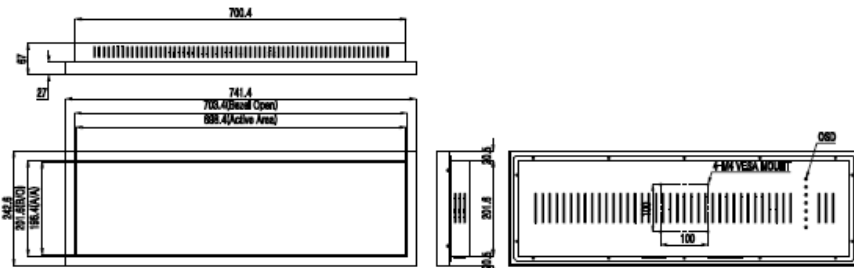

<Customize Frame Design>