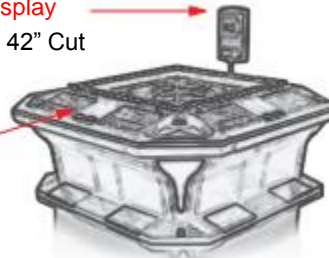

Safety Glass Solution
: Glare
: Anti Glare

Button Deck Display
:17" 1/3 Cut
19" 1/4 Cut
22" 1/3 Cut
Customized Size
Available

Top Display
:19", 21.5", 22", 23",
24", 27", 32"

Main Display
:19", 21.5", 22", 23",
24", 27", 32"

Player Tracking Display
:5.7", 6.2" Cut, 7"

Main Display
:12.1", 15", 17"

<Ticket In & Out Cash Machine>

Score Display
:32" Cut, 42" Cut

Main Display
:22", 23", 24"

<Roulette System>

KEY FEATURES

- Professional LCD Display 24/7 environments
- Special mode adapted for Gaming S/W
- Input source Auto Detect
- Sizes : 5.7" ~ 32"
- Signal Input : RGB, DVI, Display Port Input
- Customize Frame Design by request
- Various Touch overlays & Protection Glass
 - Resistive, Capacitive, P-CAP, IR, SAW
- RoHS Compliance, CE (50 Models) Certified
- 180 degrees Rotation Function (BM305, Up to WSXGA+)
- Top Box Monitor (15.6", 17.3", 18.5")
- **UL (21.5", 23") Certified**, FCC are optional