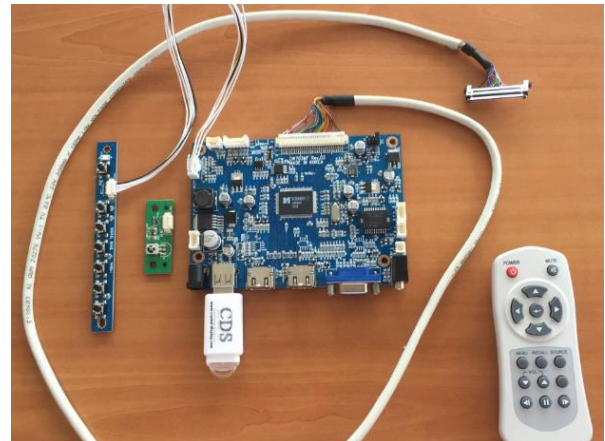

Transparent Display Integration Kit

LCD-150-TRN

15"

1. General Description

Transparent LCD Displays are the latest innovation in LCD technology, opening up a wide range of new opportunities in retail and marketing. Here at CDS we have our own range of transparent displays manufactured for us, and as we control the manufacturing, we can not only offer more sizes than anyone else in the world, but also guarantee stable supply, long term availability and LCDs with amazing quality. The technology allows you to display information / promotions on the digital display, whilst allowing you to see through it. This integration kit is designed to be built into an enclosure produced by the buyer/integrator.

2. Transparent Panel

3. General Features

Display Area	305.2 x 229.1 mm
Dimensions of our T-LCD with Frame	337.3 x 327.65 mm
Resolution	1024 x 768 Pixels
View Angle	80/80/65/80
Transparency	15%
Contrast of Base Panel	800:1
Connections	USB/ HDMI x2/ VGA
Support Formats	MPEG1, MPEG2, MPEG4 AVC and Real Video® Dolby Digital, MPEGI/II Layer1/2, DTS

Transparent Display Integration Kit

LCD-150-TRN

15"

4. Dimensions

5. Items Included

- a. Each transparent LCD kit includes the display, media board, cables and power supply.

Transparent Display Integration Kit