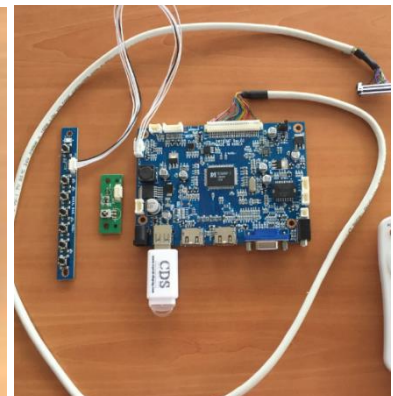

Transparent Display Integration Kit

LCD-150-TRN

15"

4. Dimensions

5. Items Included

- a. Each transparent LCD kit includes the display, media board, cables and power supply.

Transparent Display Integration Kit