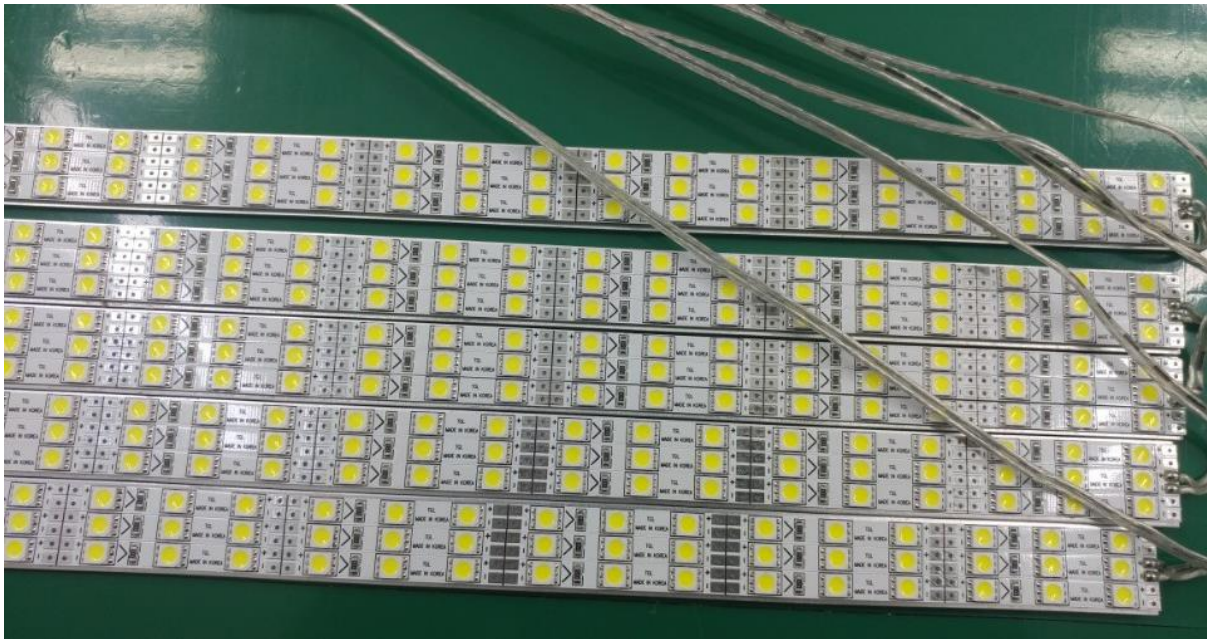

This media player case is optional.

Optional: LED Bar Lighting