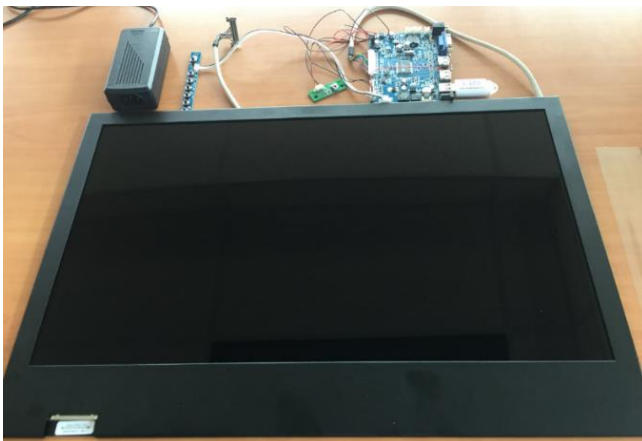

Transparent Display Integration Kit

LCD-150-TRN

15"

1. General Description

Transparent LCD Displays are the latest innovation in LCD technology, opening up a wide range of new opportunities in retail and marketing. Here at CDS we have our own range of transparent displays manufactured for us, and as we control the manufacturing, we can not only offer more sizes than anyone else in the world, but also guarantee stable supply, long term availability and LCDs with amazing quality. The technology allows you to display information / promotions on the digital display, whilst allowing you to see through it. This integration kit is designed to be built into an enclosure produced by the buyer/integrator.

2. Transparent Panel

3. General Features

Display Area	305.2 x 229.1 mm
Dimensions of our T-LCD with Frame	337.3 x 327.65 mm
Resolution	1024 x 768 Pixels
View Angle	80/80/65/80
Transparency	15%
Contrast of Base Panel	800:1
Connections	USB/ HDMI x2/ VGA
Support Formats	MPEG1, MPEG2, MPEG4 AVC and Real Video® Dolby Digital, MPEGI/II Layer1/2, DTS

Transparent Display Integration Kit

LCD-150-TRN

15"

4. Dimensions

5. Items Included

- a. Each transparent LCD kit includes the display, media board, cables and power supply.

Transparent Display Integration Kit

LCD-150-TRN

15"

Optional: Metal case for media board.

This media player case is optional.

Optional: LED Bar Lighting

Visit our Transparent Kits Page here: <http://crystal-display.com/products/transparent-lcd/>