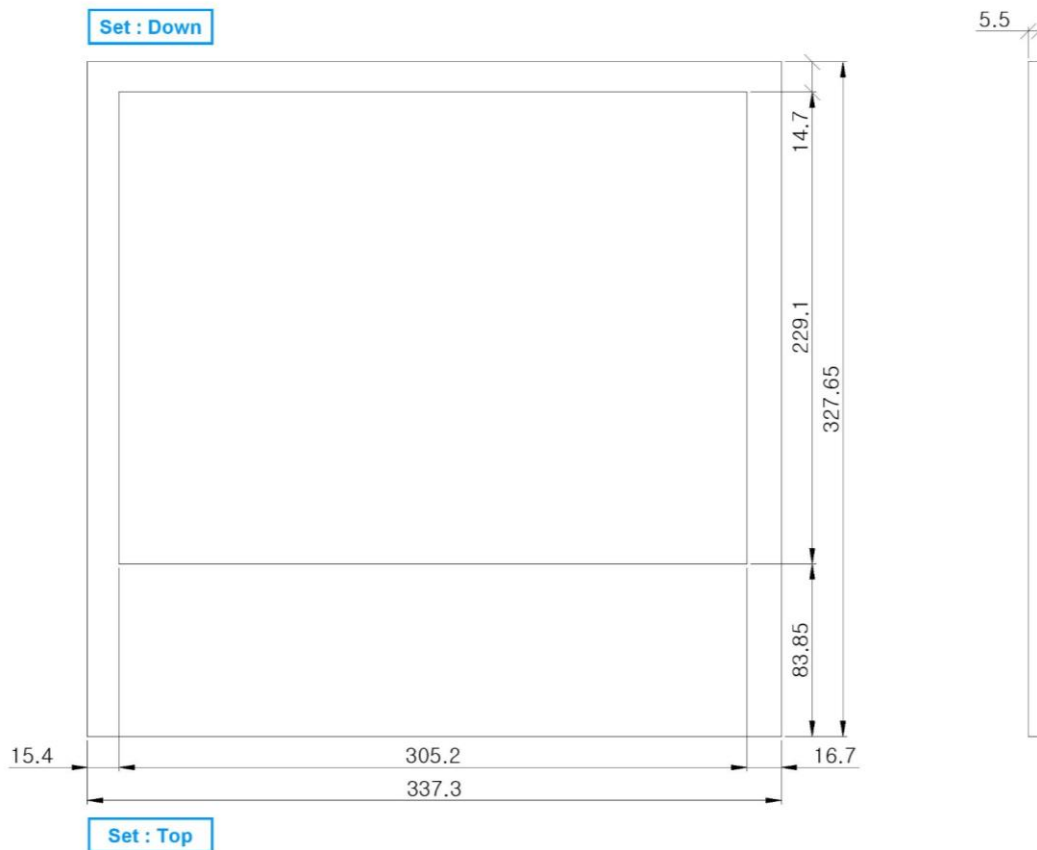

2. Transparent Panel

3. General Features

Display Area	305.2 x 229.1 mm
Dimensions of our T-LCD with Frame	337.3 x 327.65 mm
Resolution	1024 x 768 Pixels
View Angle	80/80/65/80
Transparency	15%
Contrast of Base Panel	800:1
Connections	USB/ HDMI x2/ VGA
Support Formats	MPEG1, MPEG2, MPEG4 AVC and Real Video® Dolby Digital, MPEGI/II Layer1/2, DTS

Transparent Display Integration Kit

LCD-150-TRN

15"

4. Dimensions

5. Items Included

- a. Each transparent LCD kit includes the display, media board, cables and power supply.

Transparent Display Integration Kit