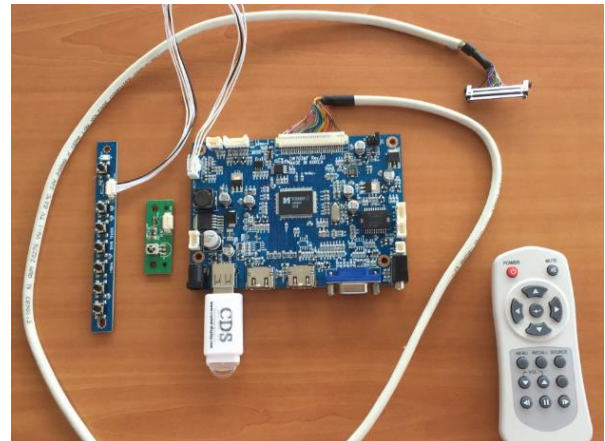

Transparent Display Integration Kit

LCD-230-TRN

23"

1. General Description

Transparent LCD Displays are the latest innovation in LCD technology, opening up a wide range of new opportunities in retail and marketing. Here at CDS we have our own range of transparent displays manufactured for us, and as we control the manufacturing, we can not only offer more sizes than anyone else in the world, but also guarantee stable supply, long term availability and LCDs with amazing quality. The technology allows you to display information / promotions on the digital display, whilst allowing you to see through it. This integration kit is designed to be built into an enclosure produced by the buyer/integrator.

2. Transparent Panel

3. General Features

Display Area	508.6 x 286 mm
Dimensions of our T-LCD with Frame	551.9 x 364 mm
Resolution	1920 x 1080 Pixels
View Angle	89/89/89/89
Transparency	15%
Contrast of Base Panel	1000:1
Connections	USB/ HDMI x2/ VGA
Support Formats	MPEG1, MPEG2, MPEG4 AVC and Real Video® Dolby Digital, MPEGI/II Layer1/2, DTS

Transparent Display Integration Kit

LCD-230-TRN

23"

4. Dimensions

5. Items Included

- a. Each transparent LCD kit includes the display, media board, cables and power supply.

Transparent Display Integration Kit