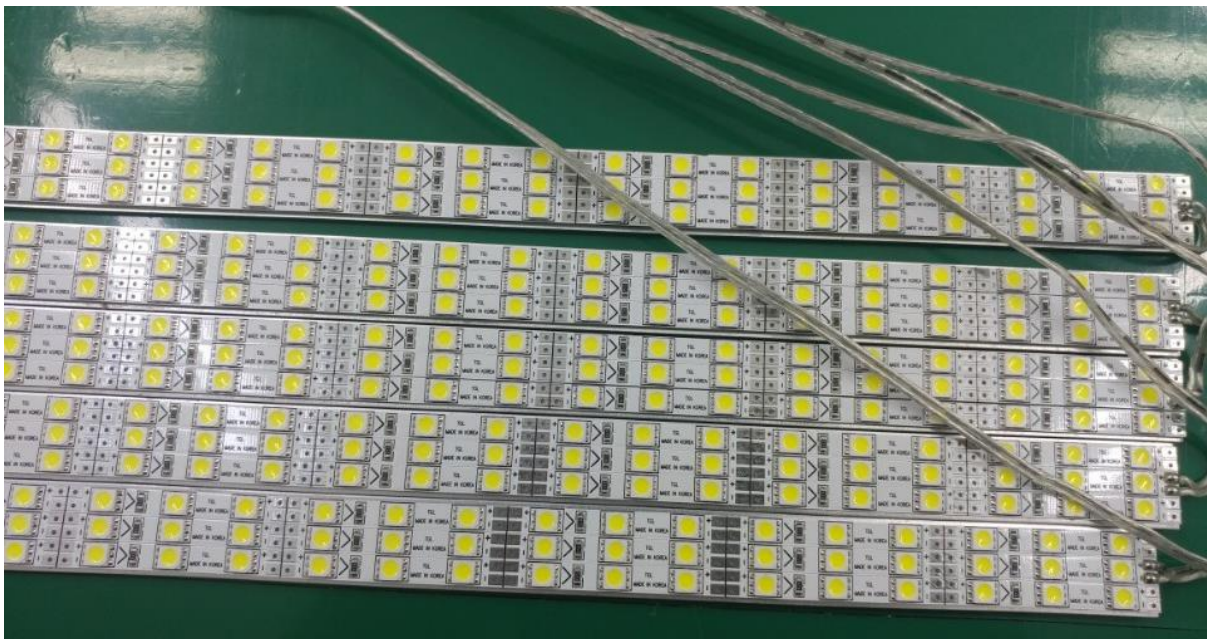

This media player case is optional.

Optional: LED Bar Lighting