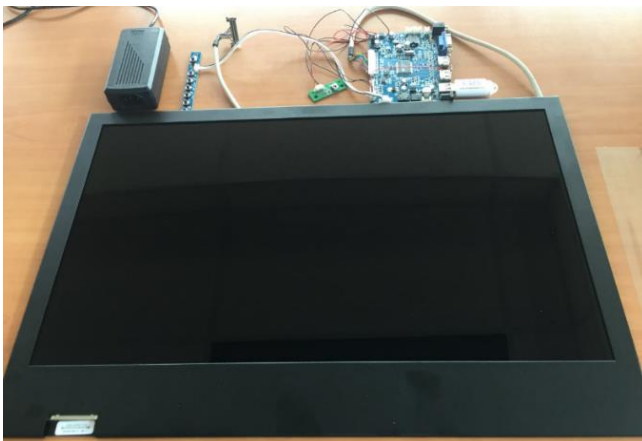

Transparent Display Integration Kit

LCD-230-TRN

23"

1. General Description

Transparent LCD Displays are the latest innovation in LCD technology, opening up a wide range of new opportunities in retail and marketing. Here at CDS we have our own range of transparent displays manufactured for us, and as we control the manufacturing, we can not only offer more sizes than anyone else in the world, but also guarantee stable supply, long term availability and LCDs with amazing quality. The technology allows you to display information / promotions on the digital display, whilst allowing you to see through it. This integration kit is designed to be built into an enclosure produced by the buyer/integrator.

2. Transparent Panel

3. General Features

Display Area	508.6 x 286 mm
Dimensions of our T-LCD with Frame	551.9 x 364 mm
Resolution	1920 x 1080 Pixels
View Angle	89/89/89/89
Transparency	15%
Contrast of Base Panel	1000:1
Connections	USB/ HDMI x2/ VGA
Support Formats	MPEG1, MPEG2, MPEG4 AVC and Real Video® Dolby Digital, MPEGI/II Layer1/2, DTS

Transparent Display Integration Kit

LCD-230-TRN

23"

4. Dimensions

5. Items Included

- a. Each transparent LCD kit includes the display, media board, cables and power supply.

Transparent Display Integration Kit