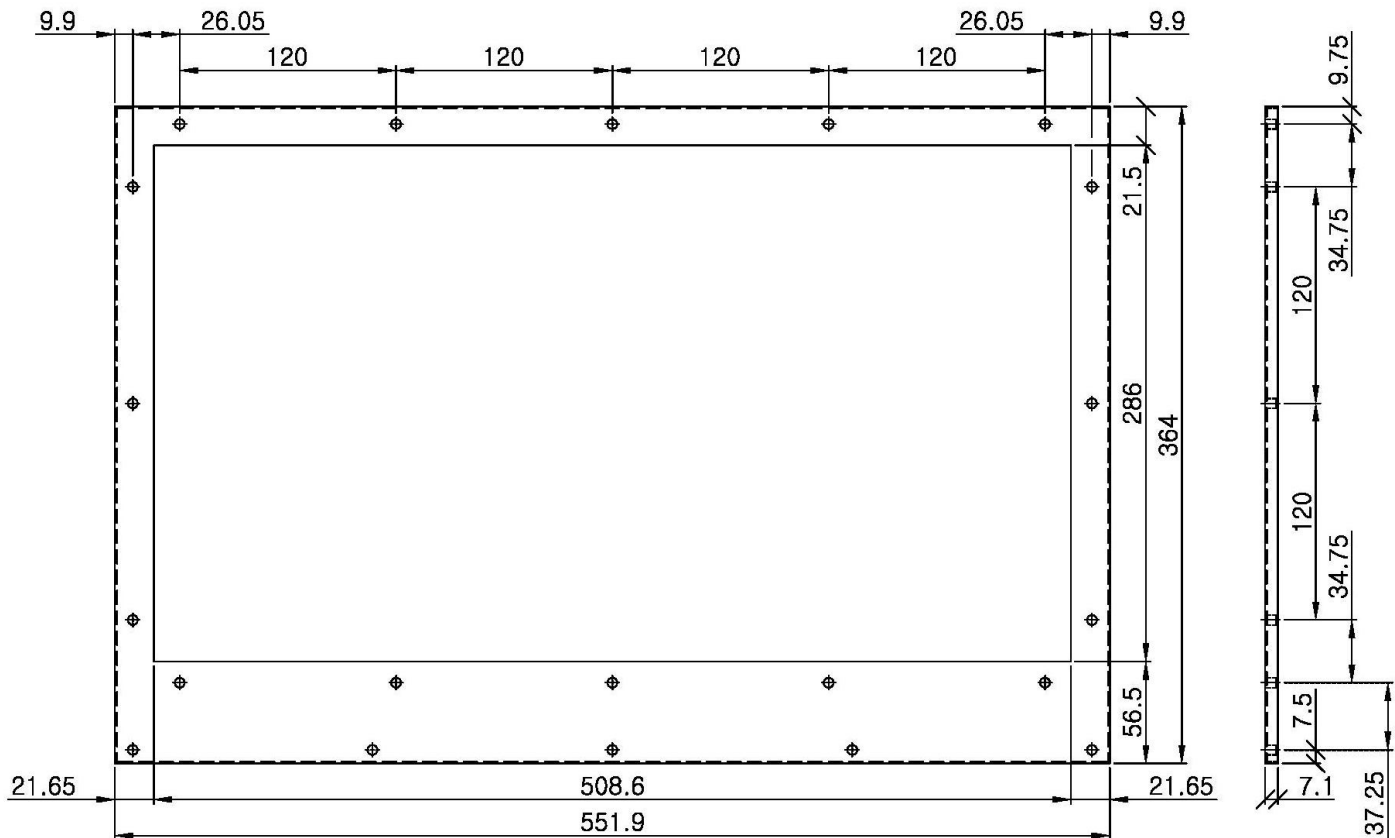

2. Transparent Panel

3. General Features

Display Area	508.6 x 286 mm
Dimensions of our T-LCD with Frame	551.9 x 364 mm
Resolution	1920 x 1080 Pixels
View Angle	89/89/89/89
Transparency	15%
Contrast of Base Panel	1000:1
Connections	USB/ HDMI x2/ VGA
Support Formats	MPEG1, MPEG2, MPEG4 AVC and Real Video® Dolby Digital, MPEGI/II Layer1/2, DTS

Transparent Display Integration Kit

LCD-230-TRN

23"

4. Dimensions

5. Items Included

- a. Each transparent LCD kit includes the display, media board, cables and power supply.

Transparent Display Integration Kit