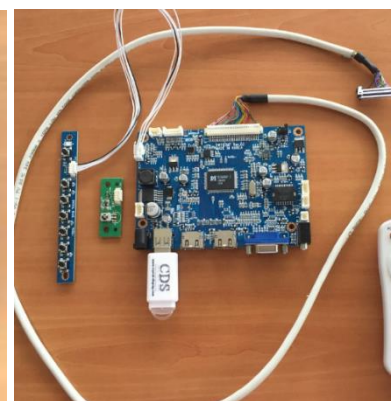

Transparent Display Integration Kit

LCD-230-TRN

23"

4. Dimensions

5. Items Included

- a. Each transparent LCD kit includes the display, media board, cables and power supply.

Transparent Display Integration Kit