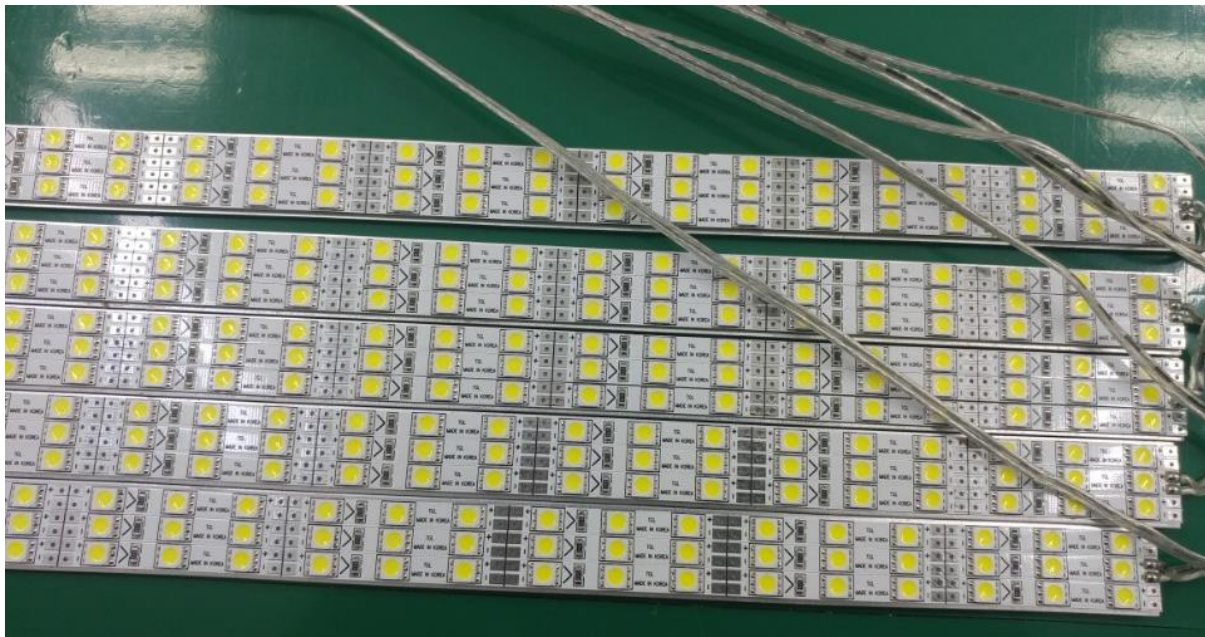

## Transparent Display Integration Kit

LCD-270-TRN

27"

**Optional: Metal case for media board.**

*This media player case is optional.*

**Optional: LED Bar Lighting**

Visit our Transparent Kits Page here: <http://crystal-display.com/products/transparent-lcd/>