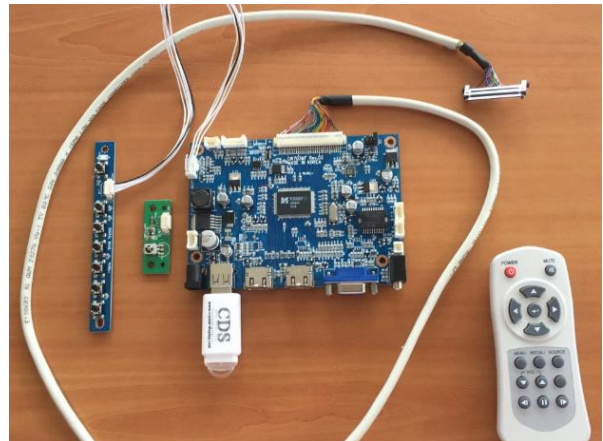

# Transparent Display Integration Kit

LCD-270-TRN

27"

## 3. General Features

Display Area	596.7 x 336 mm
Dimensions of our T-LCD with Frame	636.8 x 417.5 mm
Resolution	1920 x 1080 Pixels
View Angle	89/89/89/89
Transparency	15%
Contrast of Base Panel	1000:1
Connections	USB/ HDMI x2/ VGA
Support Formats	MPEG1, MPEG2, MPEG4 AVC and Real Video® Dolby Digital, MPEGI/II Layer1/2, DTS