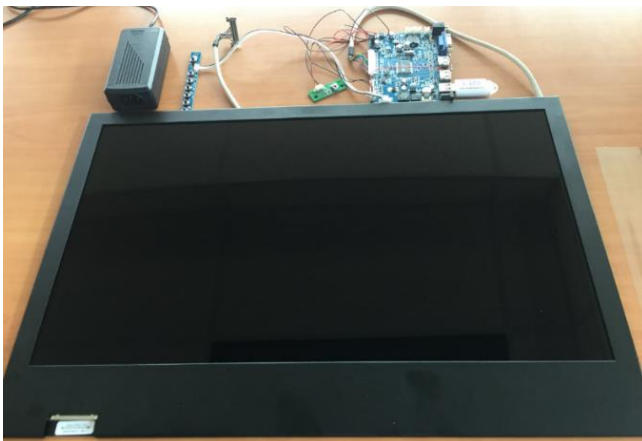

# Transparent Display Integration Kit

LCD-270-TRN

27"

## 1. General Description

Transparent LCD Displays are the latest innovation in LCD technology, opening up a wide range of new opportunities in retail and marketing. Here at CDS we have our own range of transparent displays manufactured for us, and as we control the manufacturing, we can not only offer more sizes than anyone else in the world, but also guarantee stable supply, long term availability and LCDs with amazing quality. The technology allows you to display information / promotions on the digital display, whilst allowing you to see through it. This integration kit is designed to be built into an enclosure produced by the buyer/integrator.

## 2. Transparent Panel

## 3. General Features

Display Area	596.7 x 336 mm
Dimensions of our T-LCD with Frame	636.8 x 417.5 mm
Resolution	1920 x 1080 Pixels
View Angle	89/89/89/89
Transparency	15%
Contrast of Base Panel	1000:1
Connections	USB/ HDMI x2/ VGA
Support Formats	MPEG1, MPEG2, MPEG4 AVC and Real Video® Dolby Digital, MPEGI/II Layer1/2, DTS