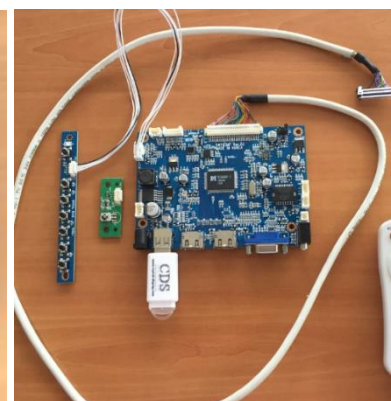

5. Items Included

- a. Each transparent LCD kit includes the display, media board, cables and power supply.