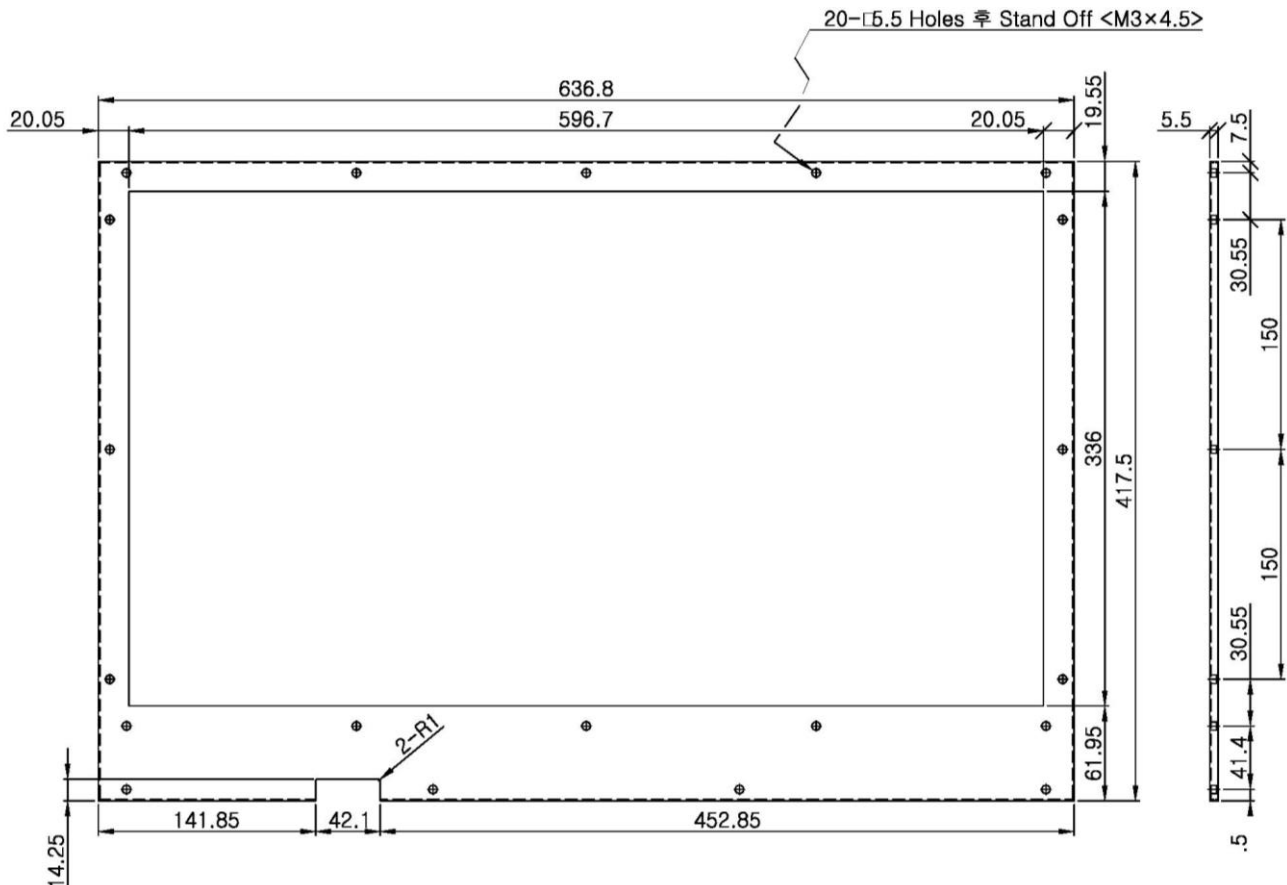

## 3. General Features

Display Area	596.7 x 336 mm
Dimensions of our T-LCD with Frame	636.8 x 417.5 mm
Resolution	1920 x 1080 Pixels
View Angle	89/89/89/89
Transparency	15%
Contrast of Base Panel	1000:1
Connections	USB/ HDMI x2/ VGA
Support Formats	MPEG1, MPEG2, MPEG4 AVC and Real Video® Dolby Digital, MPEGI/II Layer1/2, DTS

# 27"

## 4. Dimensions