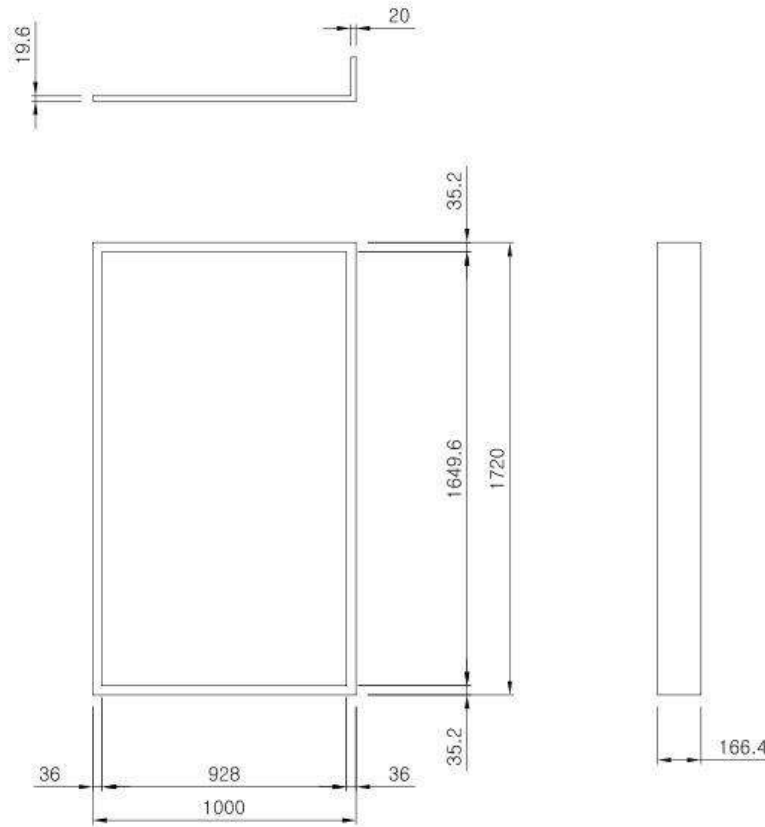

2. Transparent Panel

3. General Features

Display Area	1649.6 x 928 mm
Dimensions of our T-LCD with Frame	1720 x 1000 x 166.4 mm
Resolution	3840 x 2160
Pixels View Angle	89/89/89/89
Transparency	15%
Contrast of Base Panel	1200:1
Connections	HDMI x3/ VGA Supports Video resolutions up to 4Kx2K@30Hz, and 1080p@120 Hz.

Transparent Display Integration Kit

LCD-750-TRN

75"

4. Dimensions

5. Items Included

- a. Each transparent LCD kit includes the display, media board, cables and power supply.

Transparent Display Integration Kit

LCD-750-TRN

75"

The 75" T-LCD is designed with an L-shaped angle bracket for the T-CON Board to reduce the size of the front bezel and can be used in portrait or landscape.

Optional: Metal case for media board.