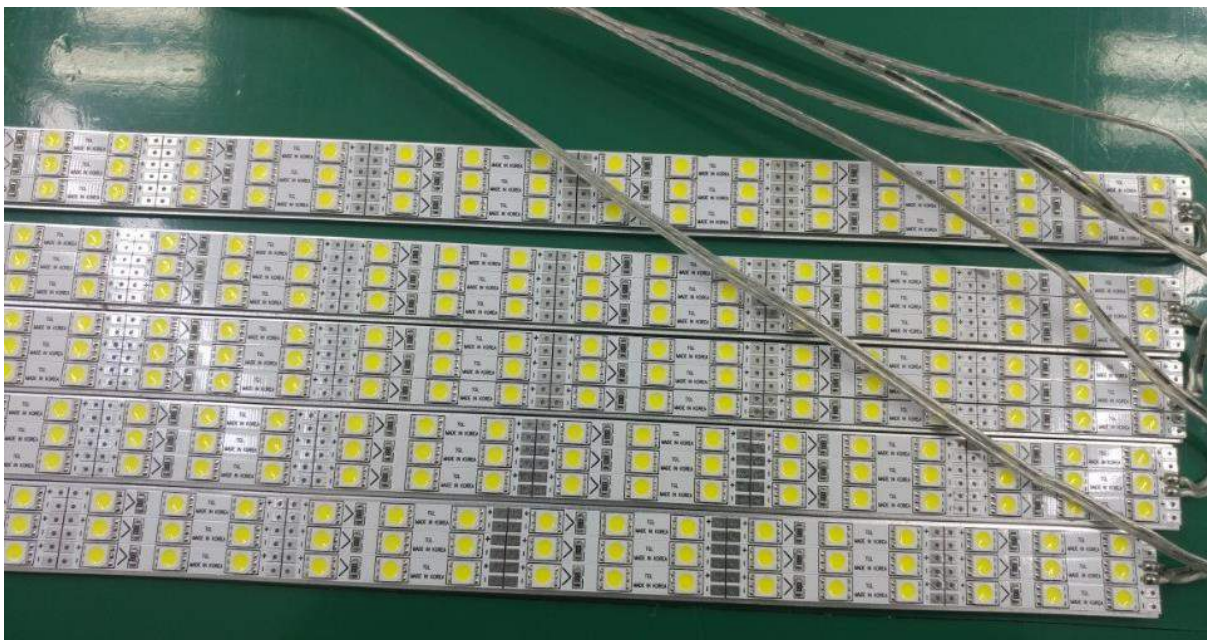

Optional: LED Bar Lighting